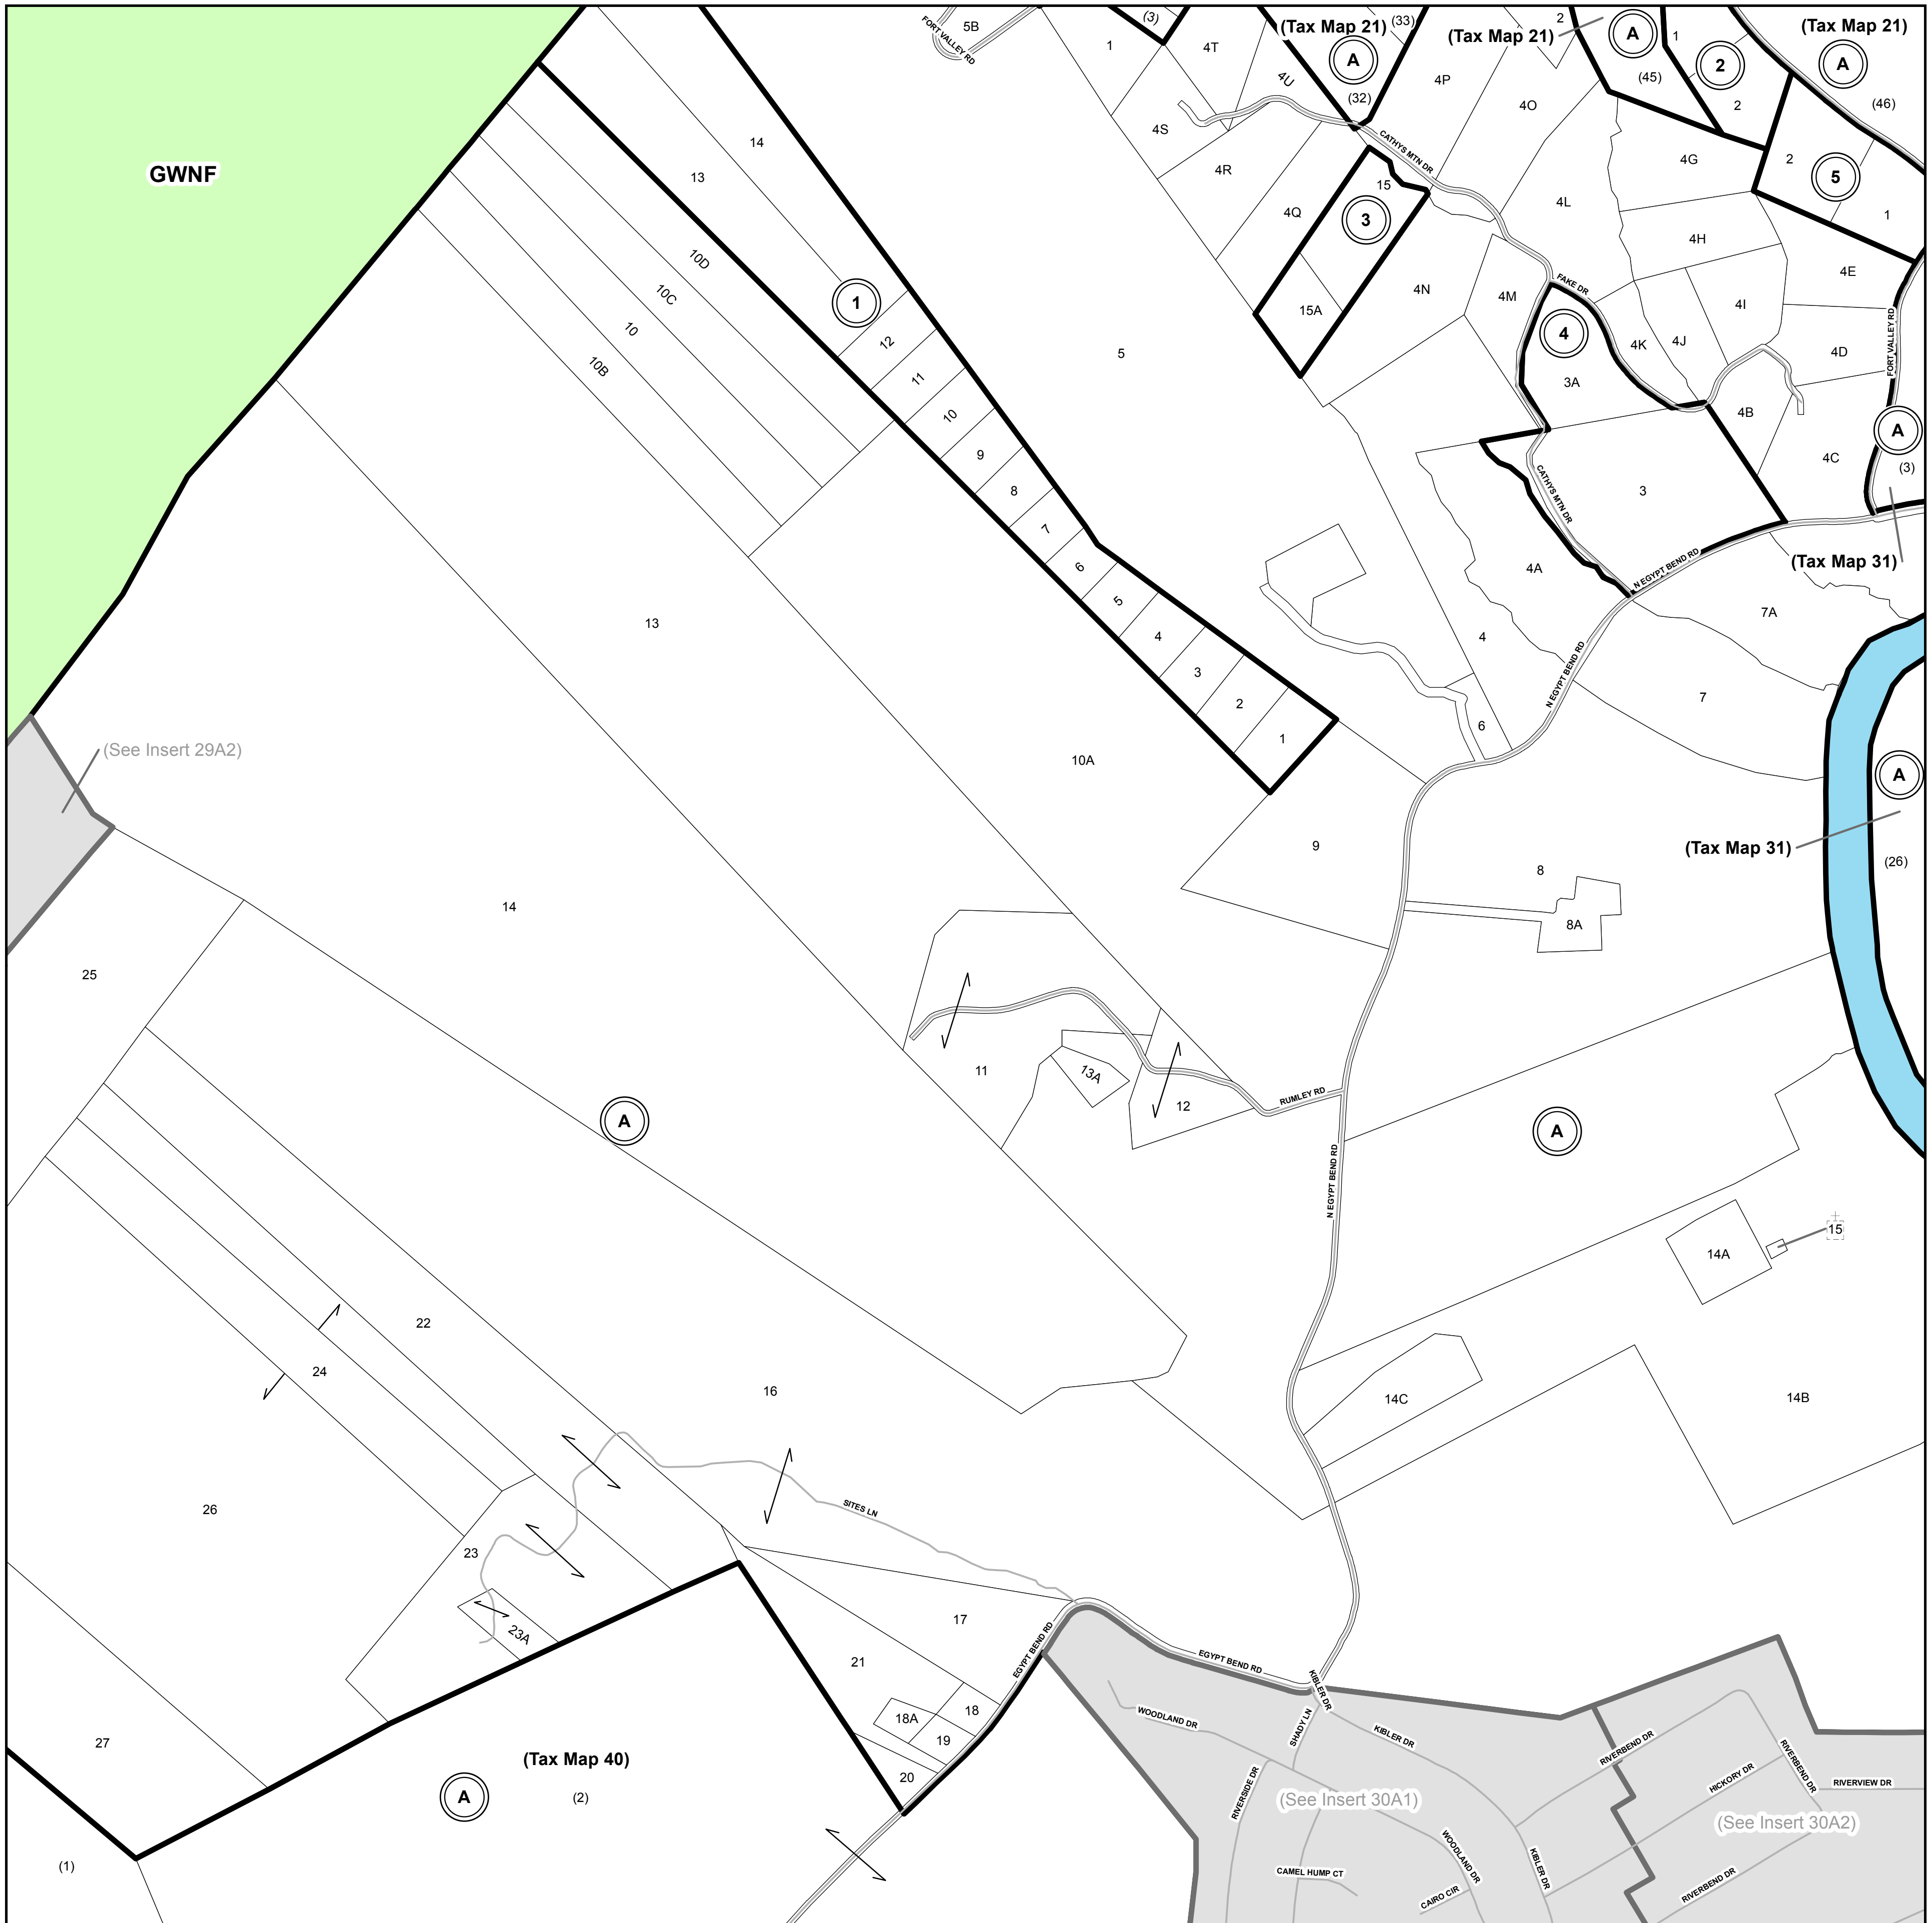

# Tax Map Parcels

Page County, Virginia

20

21

22

29

31

39

40

41

May 2019  
Commissioner of Revenue  
Reference Use Only

**Tax Map**  
**30**

SPRINGFIELD DISTRICT  
LURAY DISTRICT

Any determination of topography or contours, or any depiction of physical improvements, property lines or boundaries is for general information only and shall not be used for the design, modification, or construction of improvements to real property or for flood plain determination.