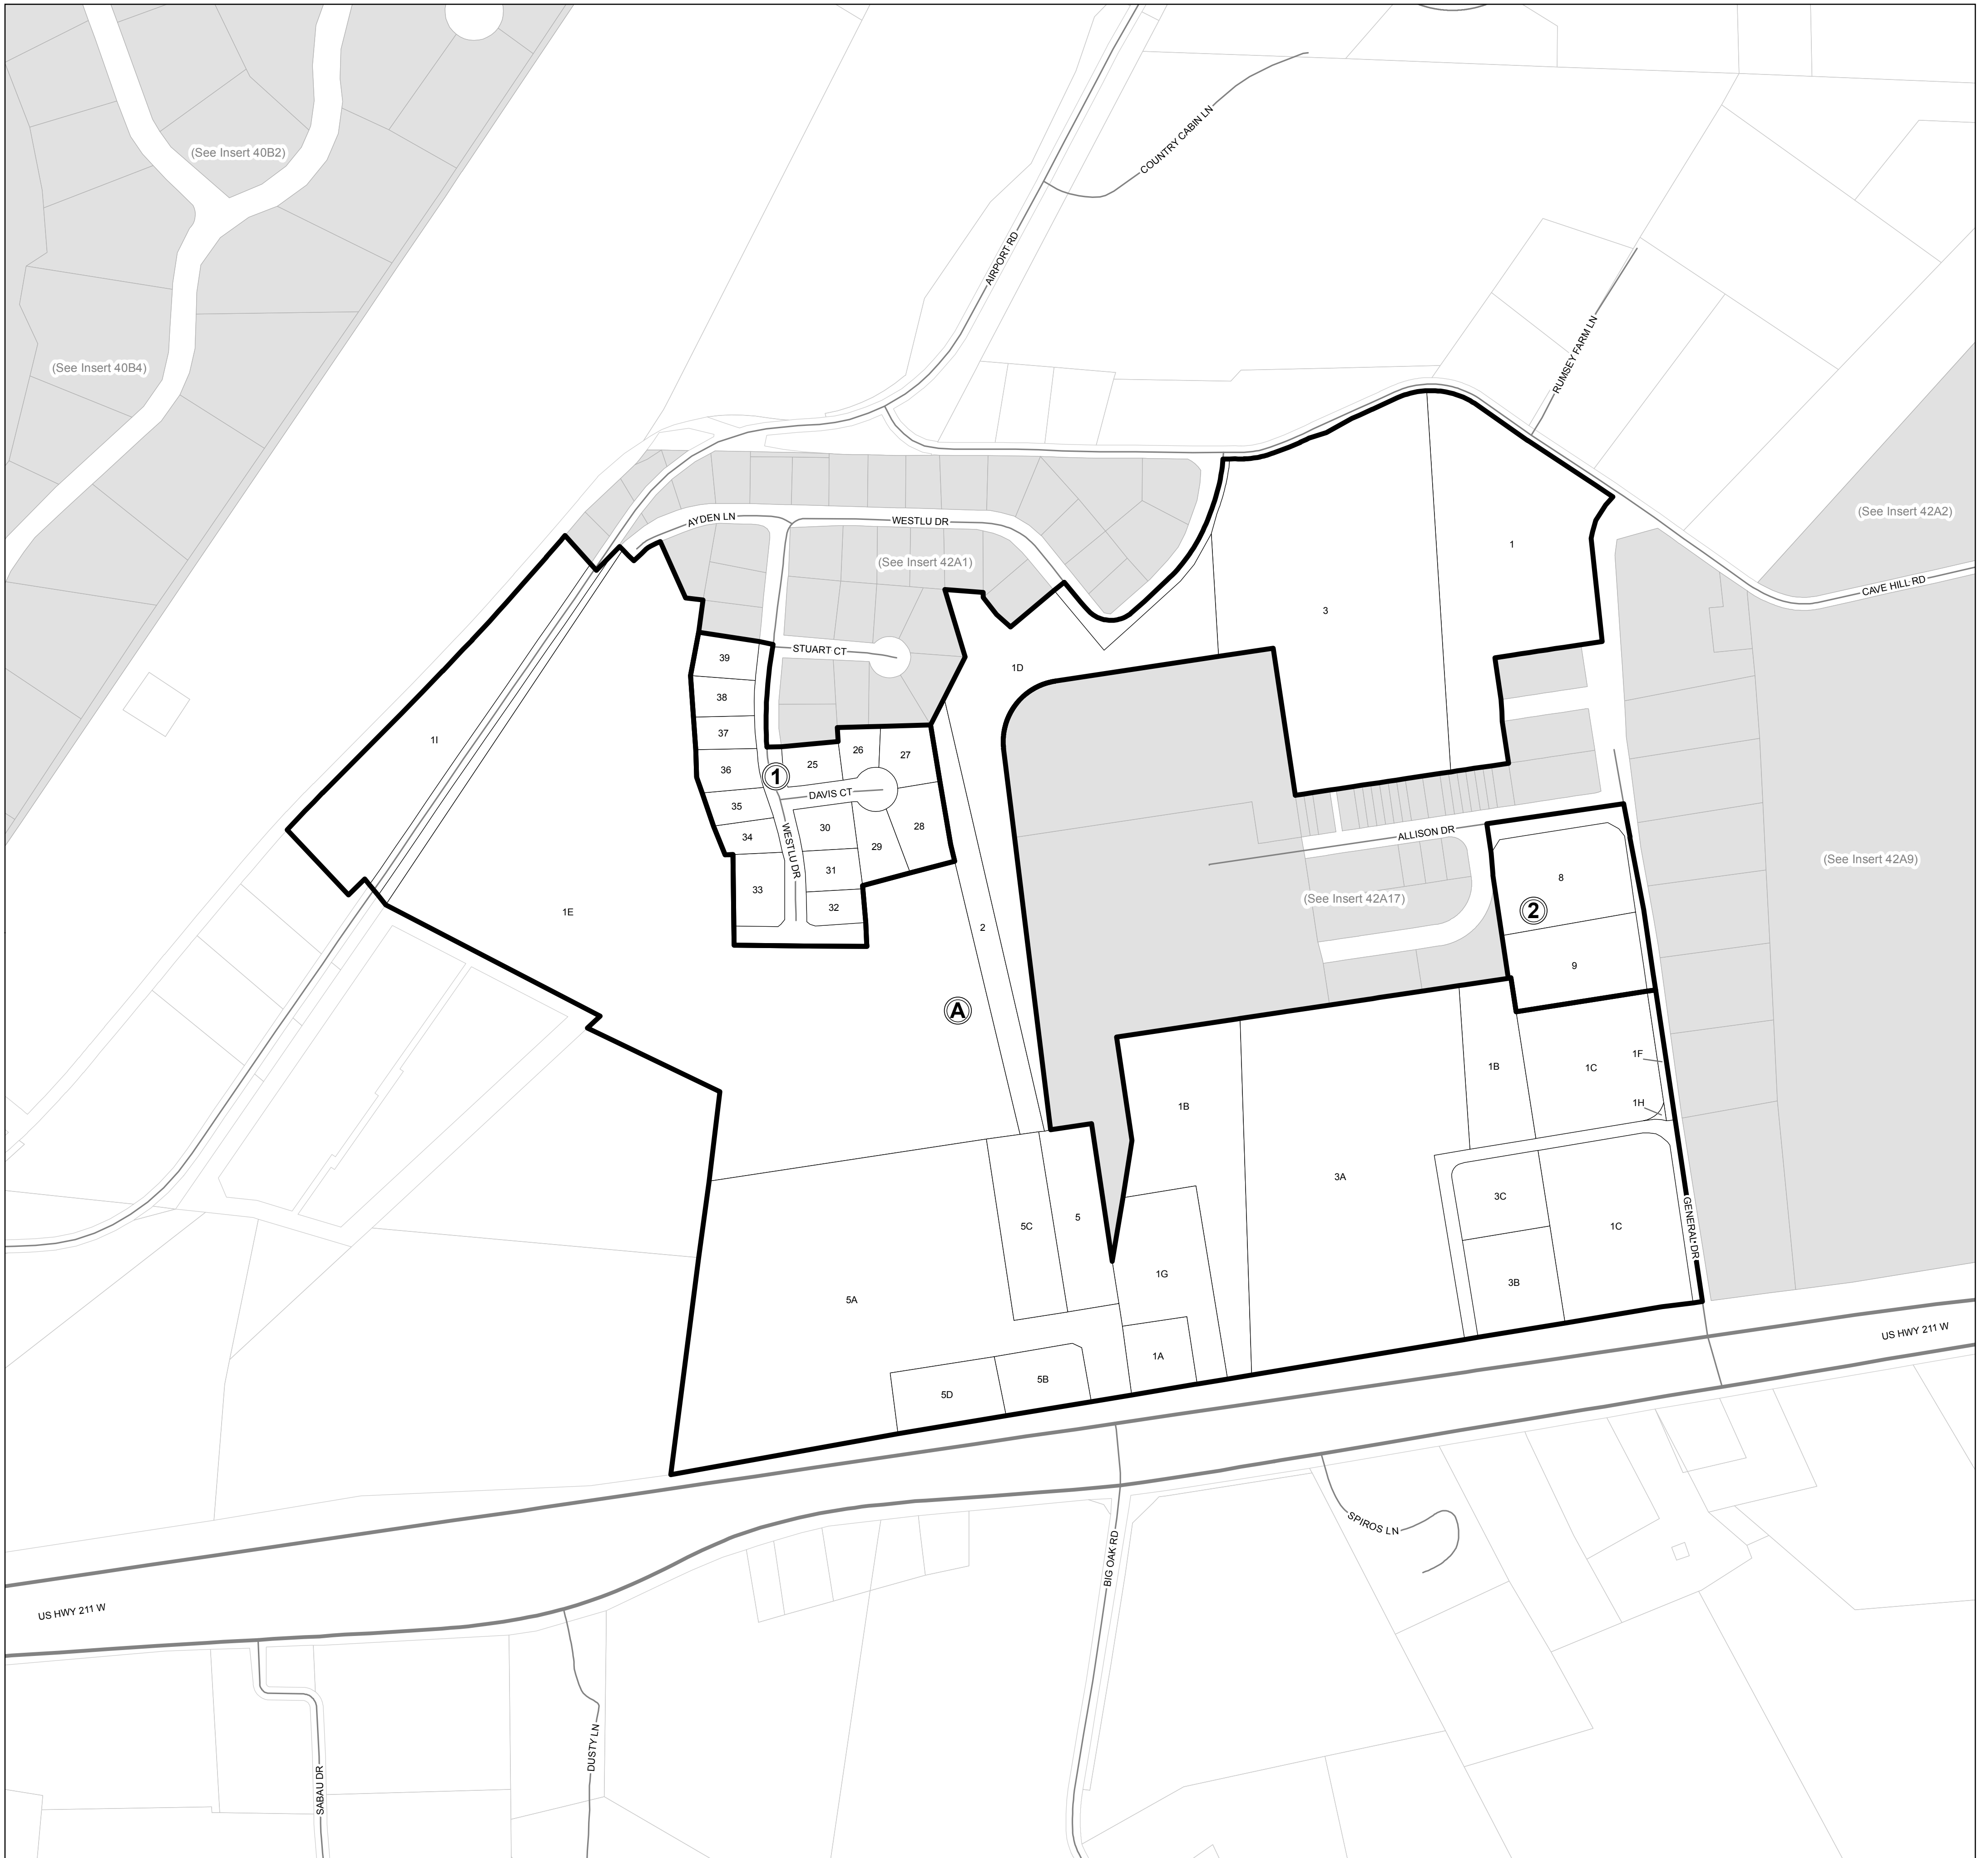

Insert Parcels

Page County, Virginia

LURAY DISTRICT
LURAY TOWN

May 2019
Commissioner of Revenue
Reference Use Only

**Insert
42A8**