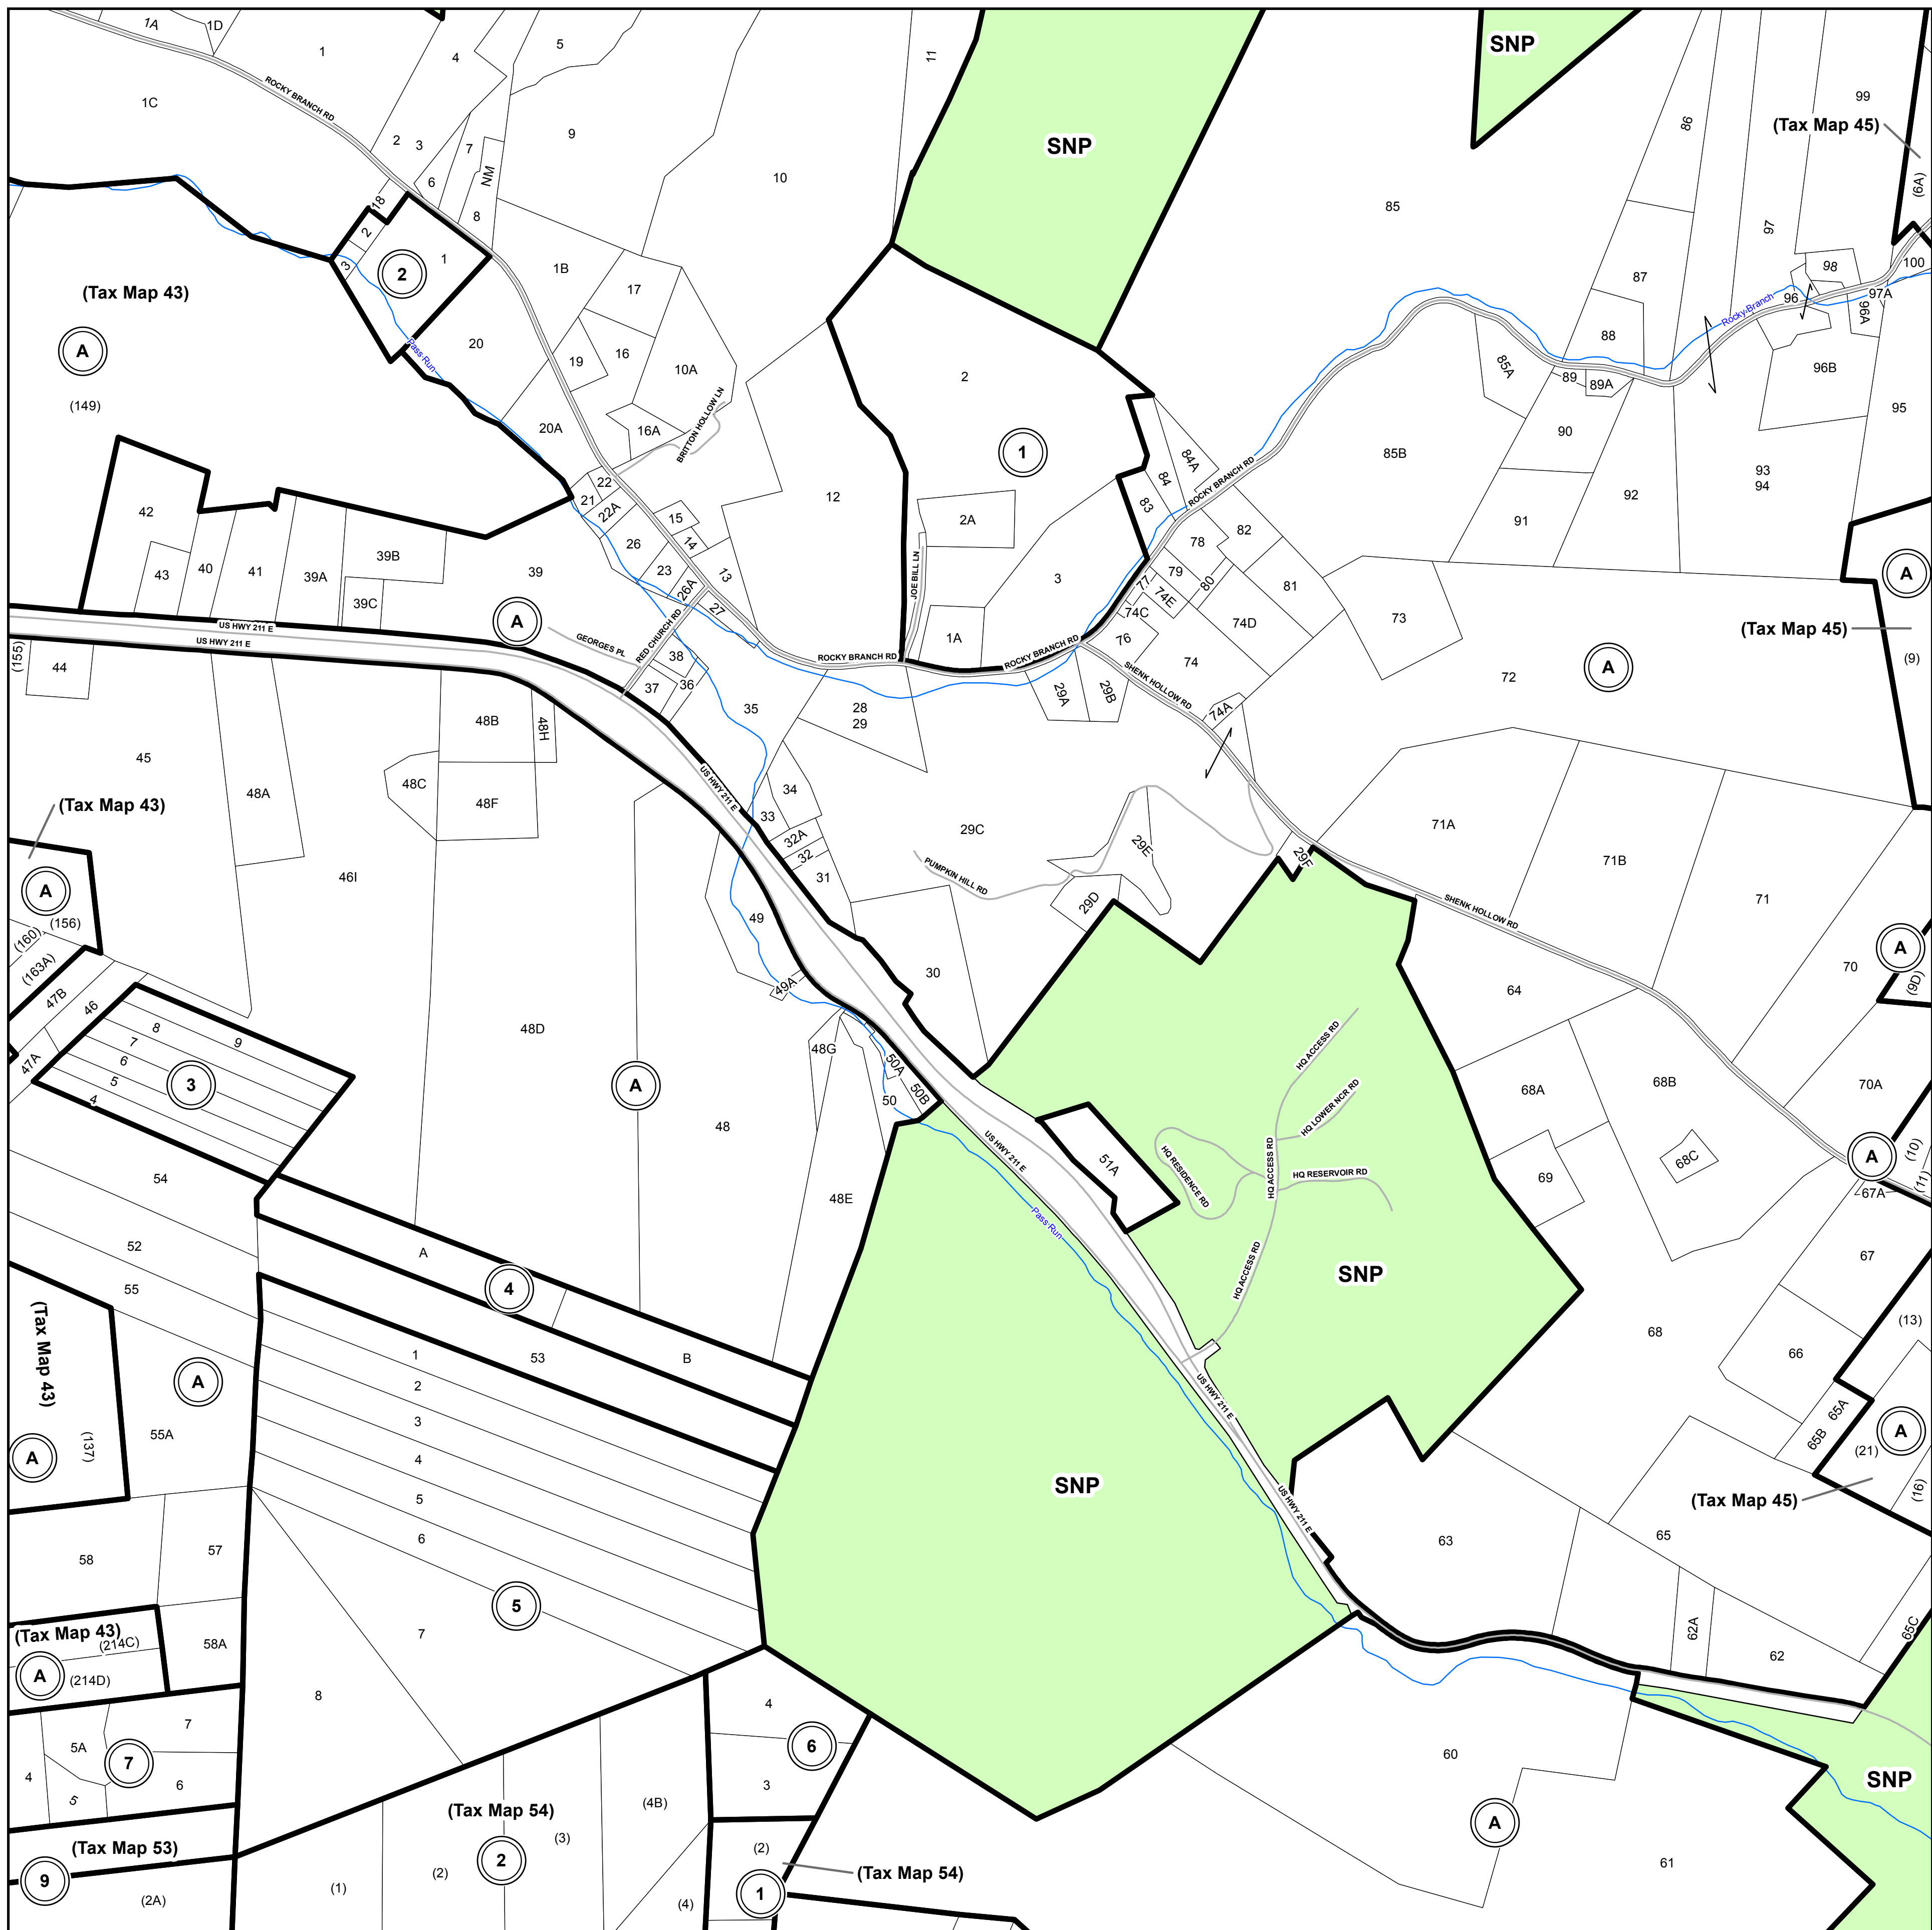

Tax Map Parcels

Page County, Virginia

33 34 35

53 54 55

SPRINGFIELD DISTRICT
LURAY DISTRICT

May 2019
Commissioner of Revenue
Reference Use Only

Tax Map
44