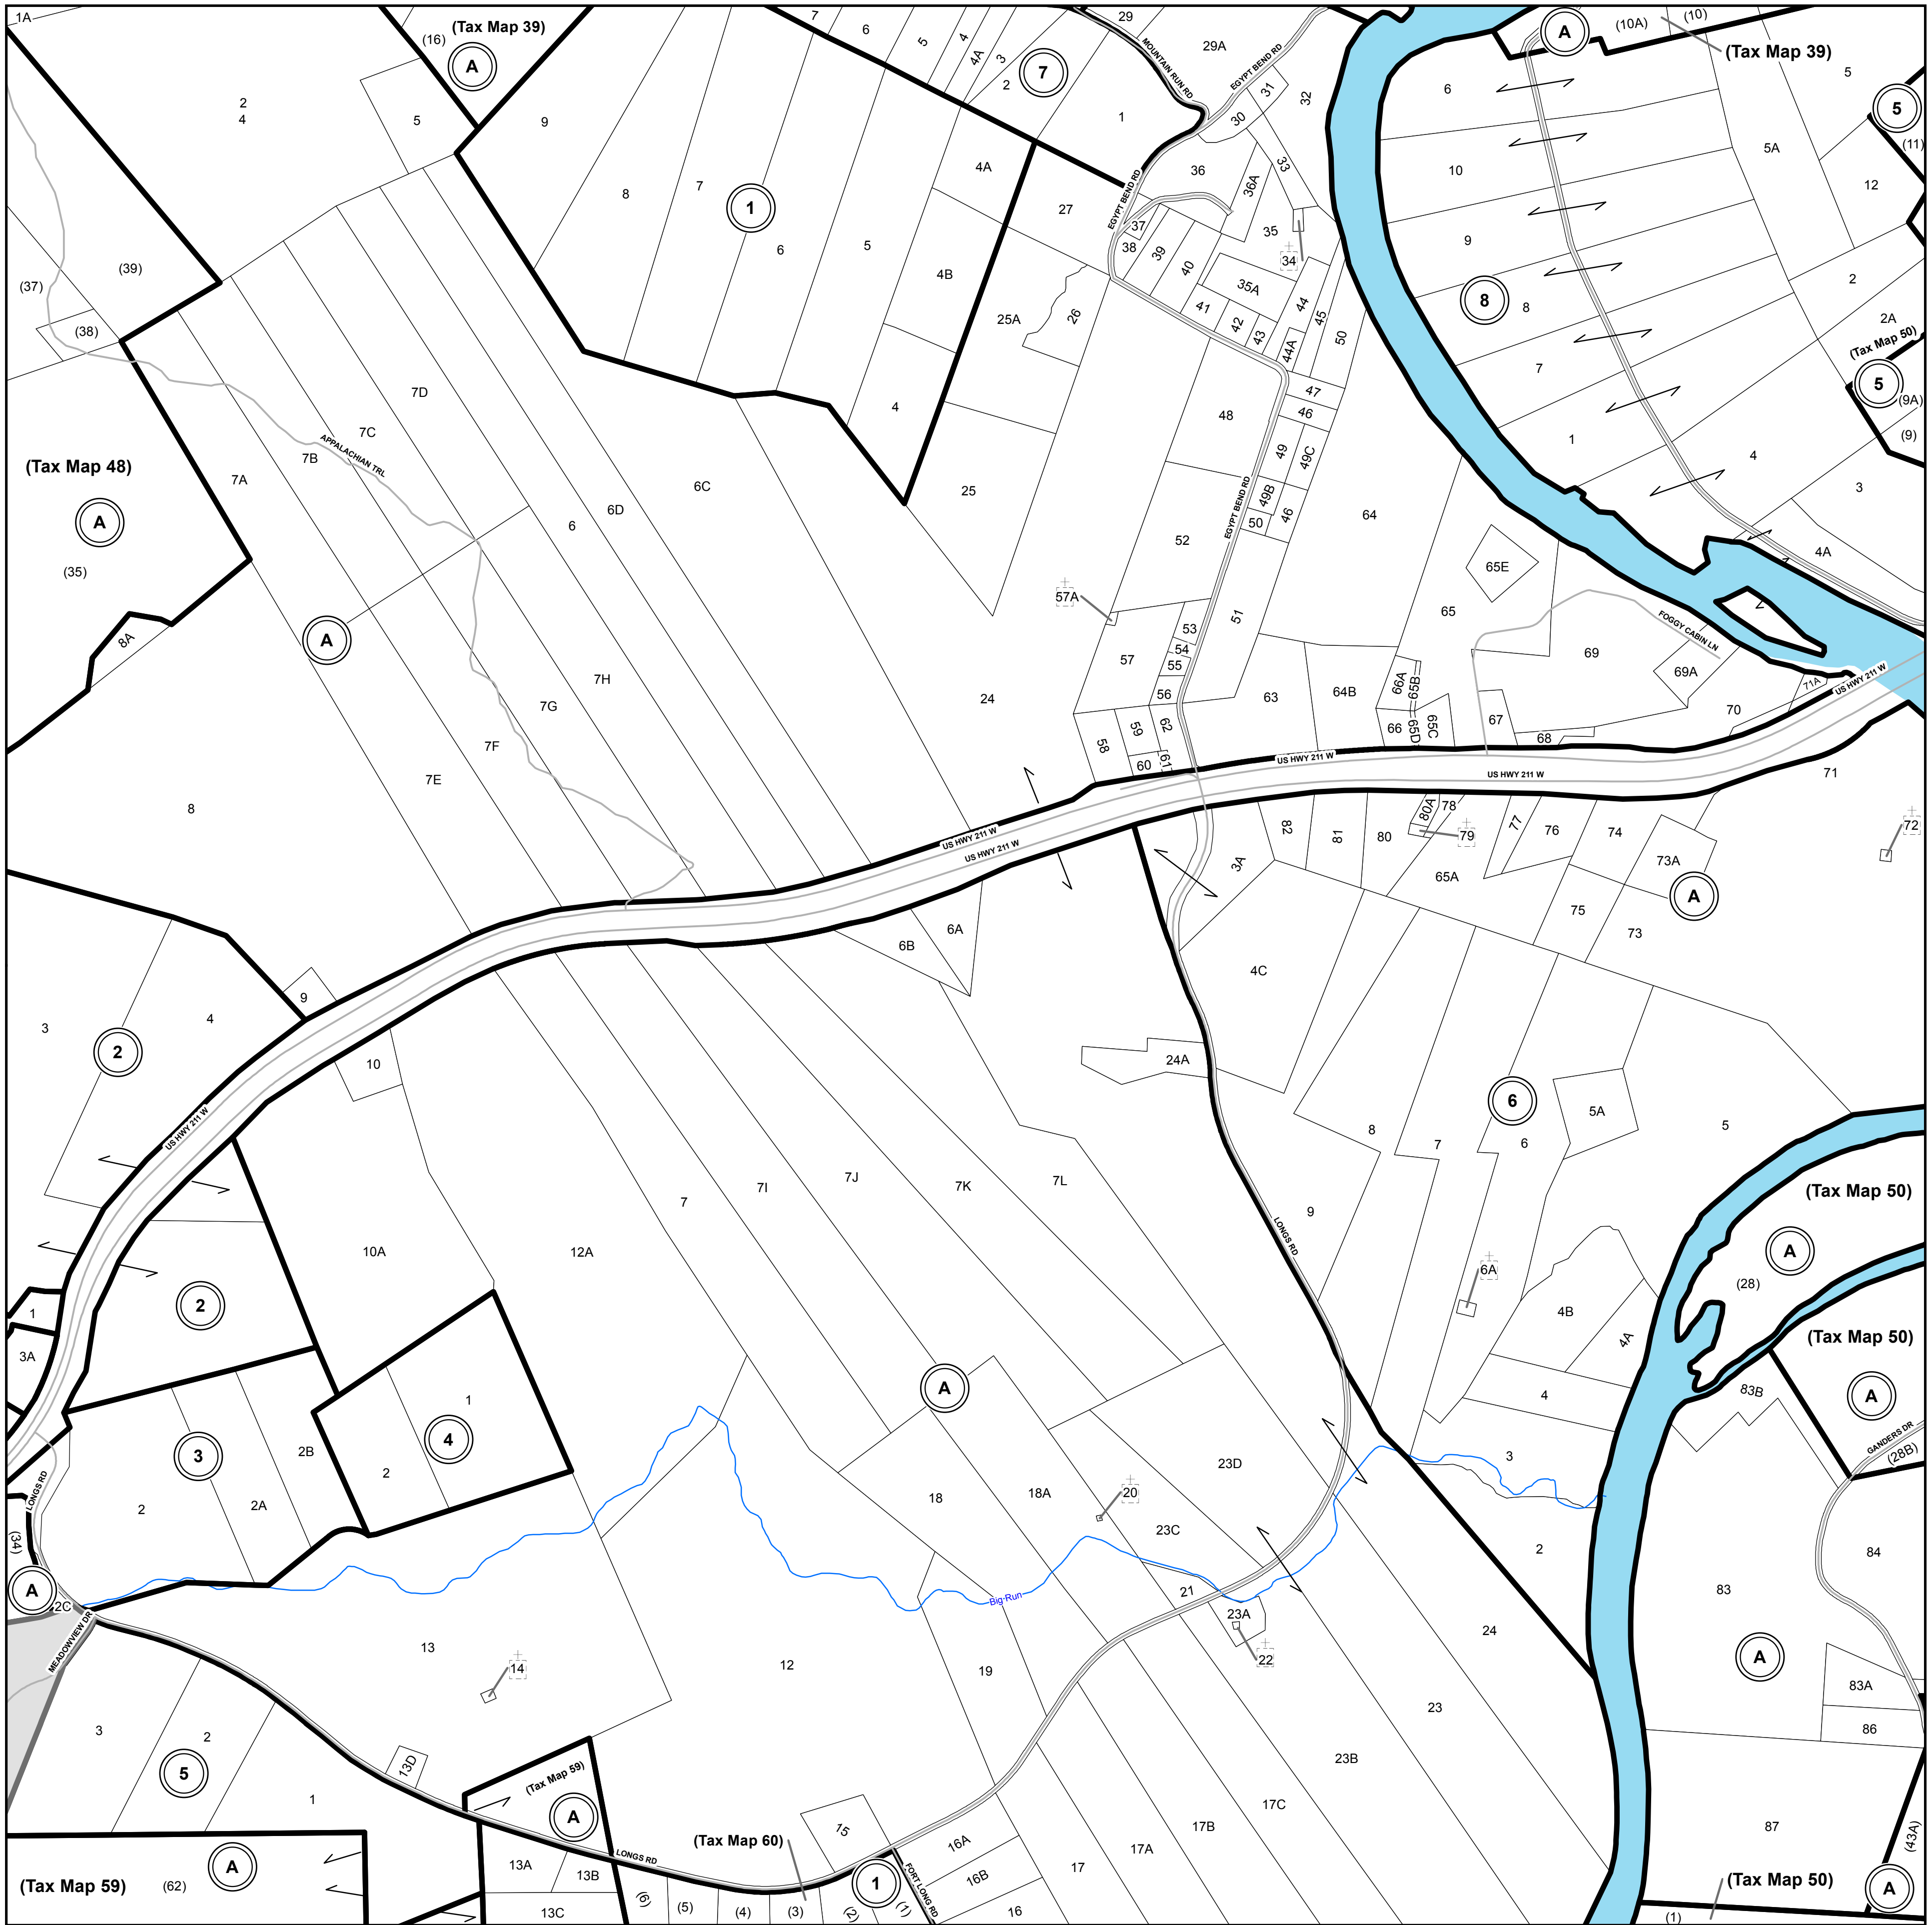

Tax Map Parcels

Page County, Virginia

38 39 40

59 60 61

LURAY DISTRICT
MARKSVILLE DISTRICT

May 2019
Commissioner of Revenue
Reference Use Only

Tax Map
49