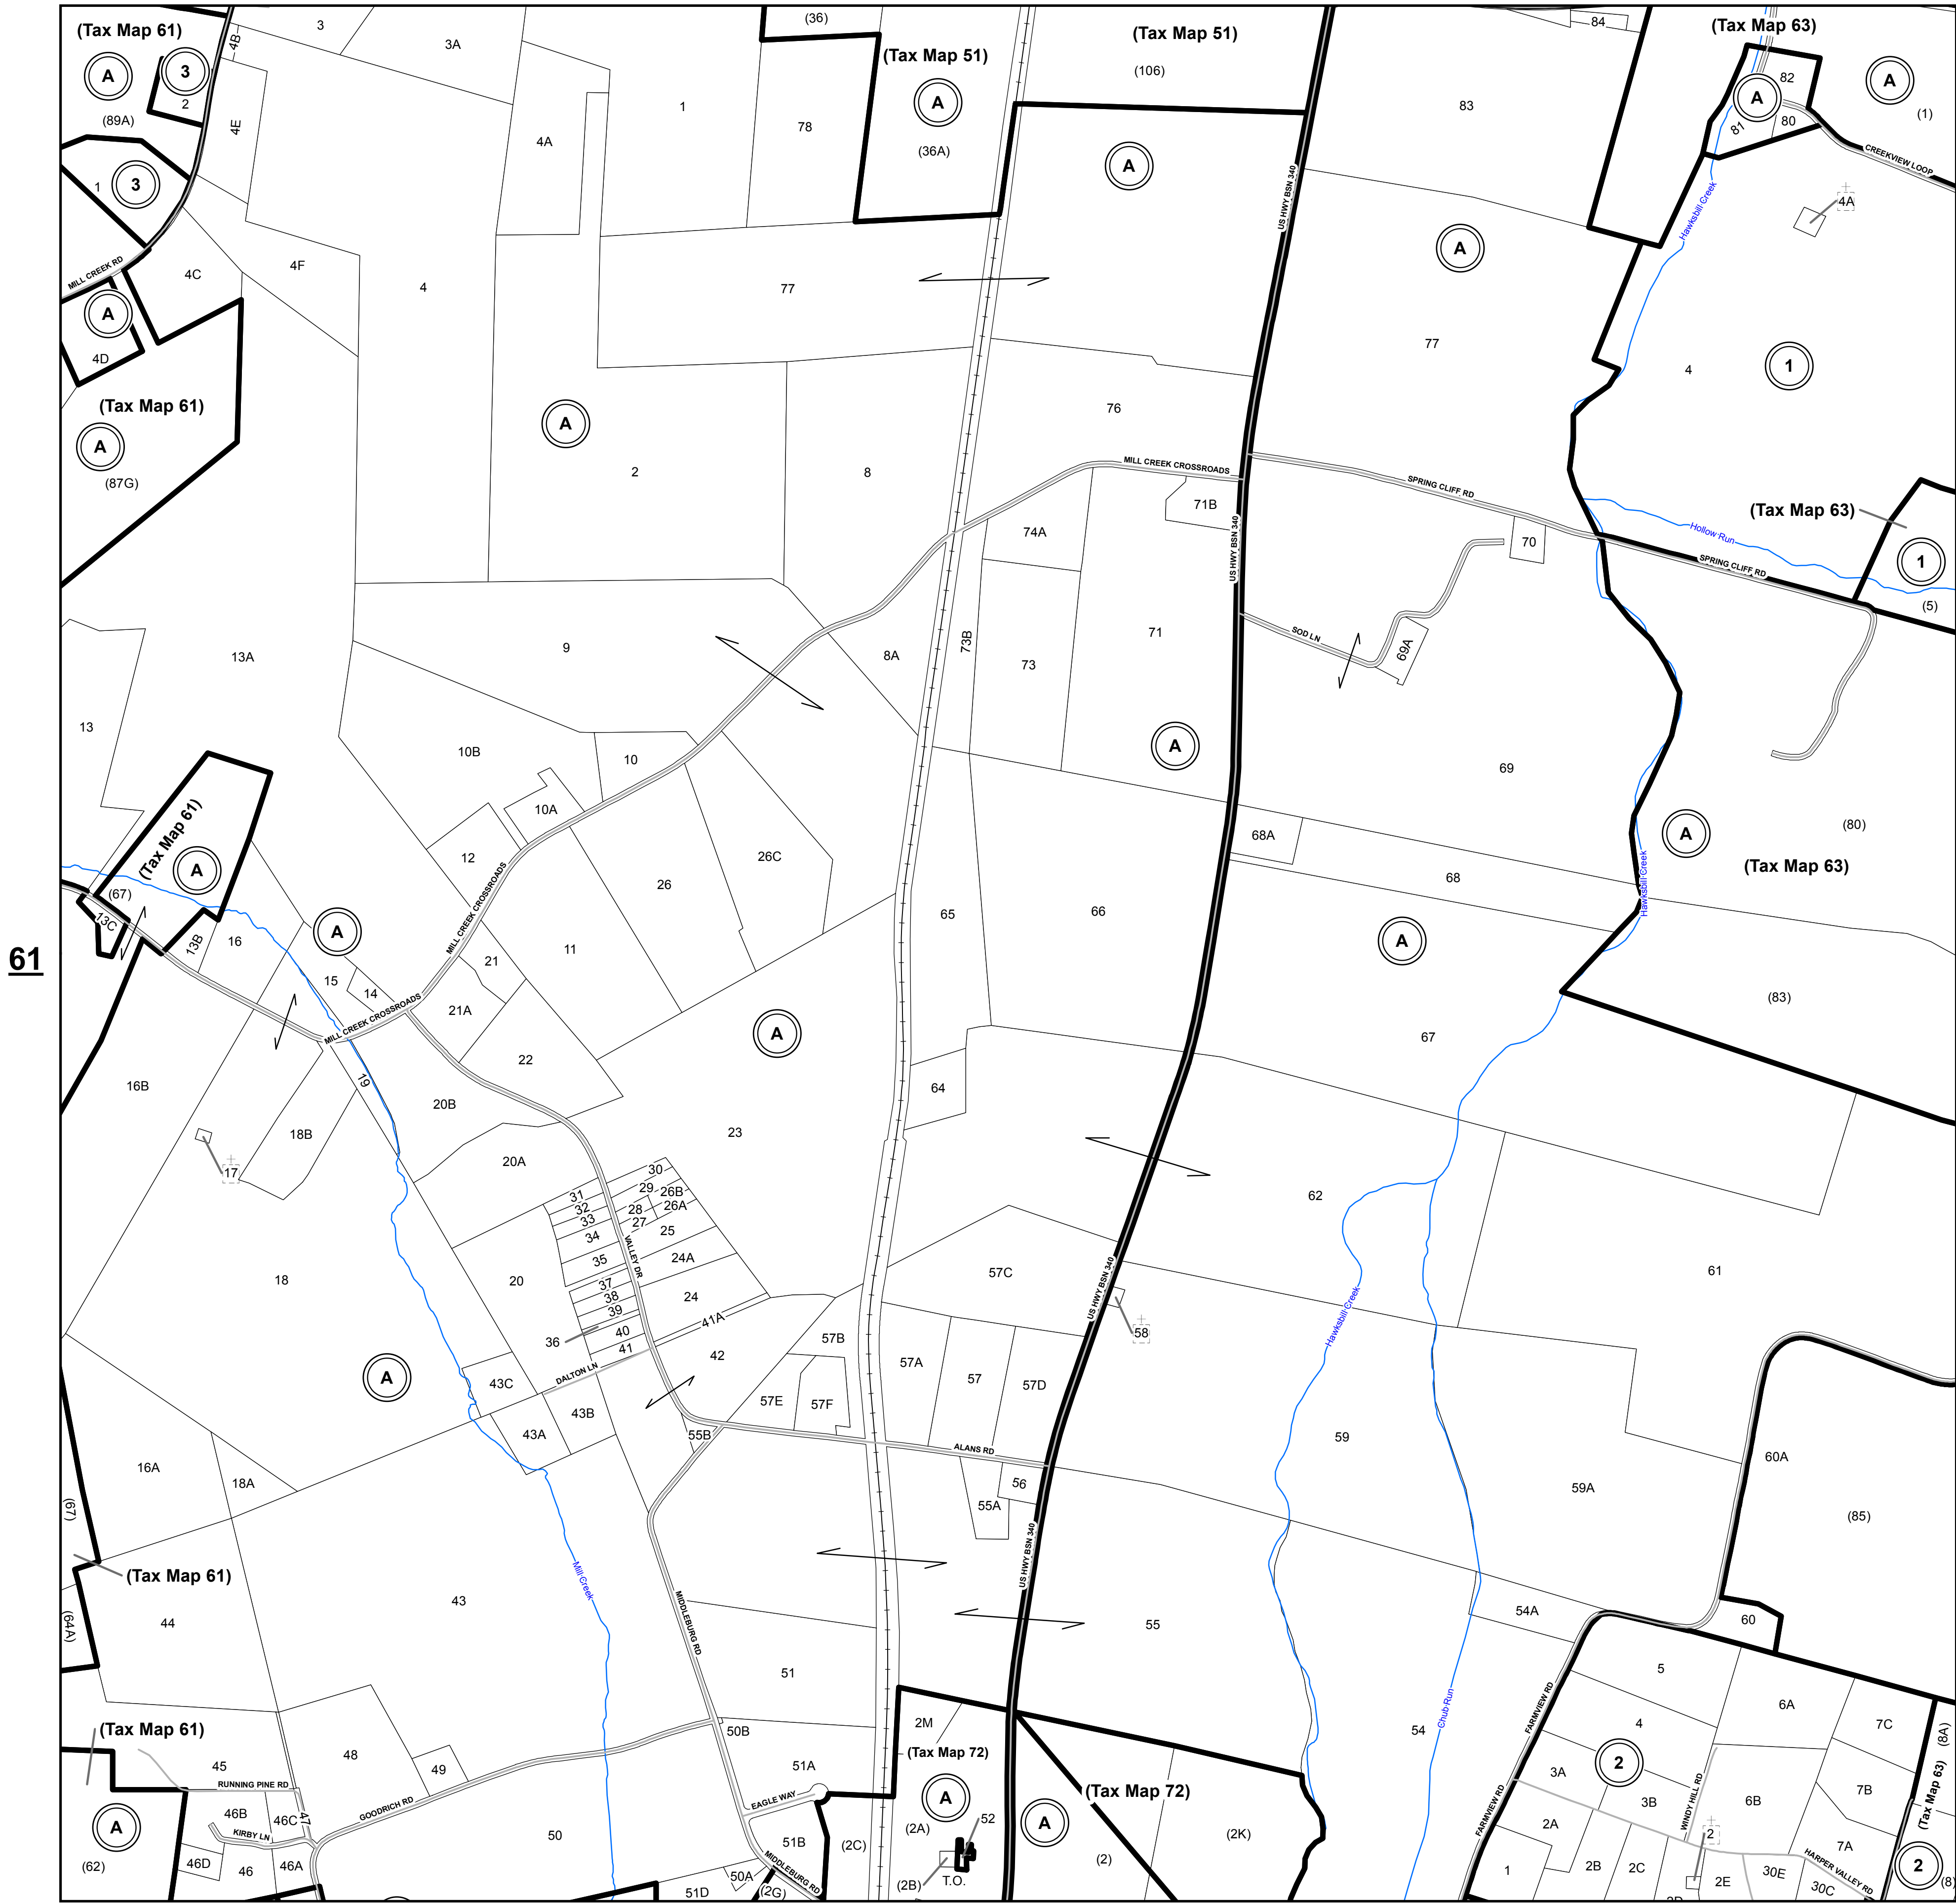

Tax Map Parcels

Page County, Virginia

50

51

52

61

63

71

72

73

LURAY DISTRICT
MARKSVILLE DISTRICT

May 2019
Commissioner of Revenue
Reference Use Only

Tax Map
62

Any determination of topography or contours, or any depiction of physical improvements, property lines or boundaries is for general information only and shall not be used for the design, modification, or construction of improvements to real property or for flood plain determination.