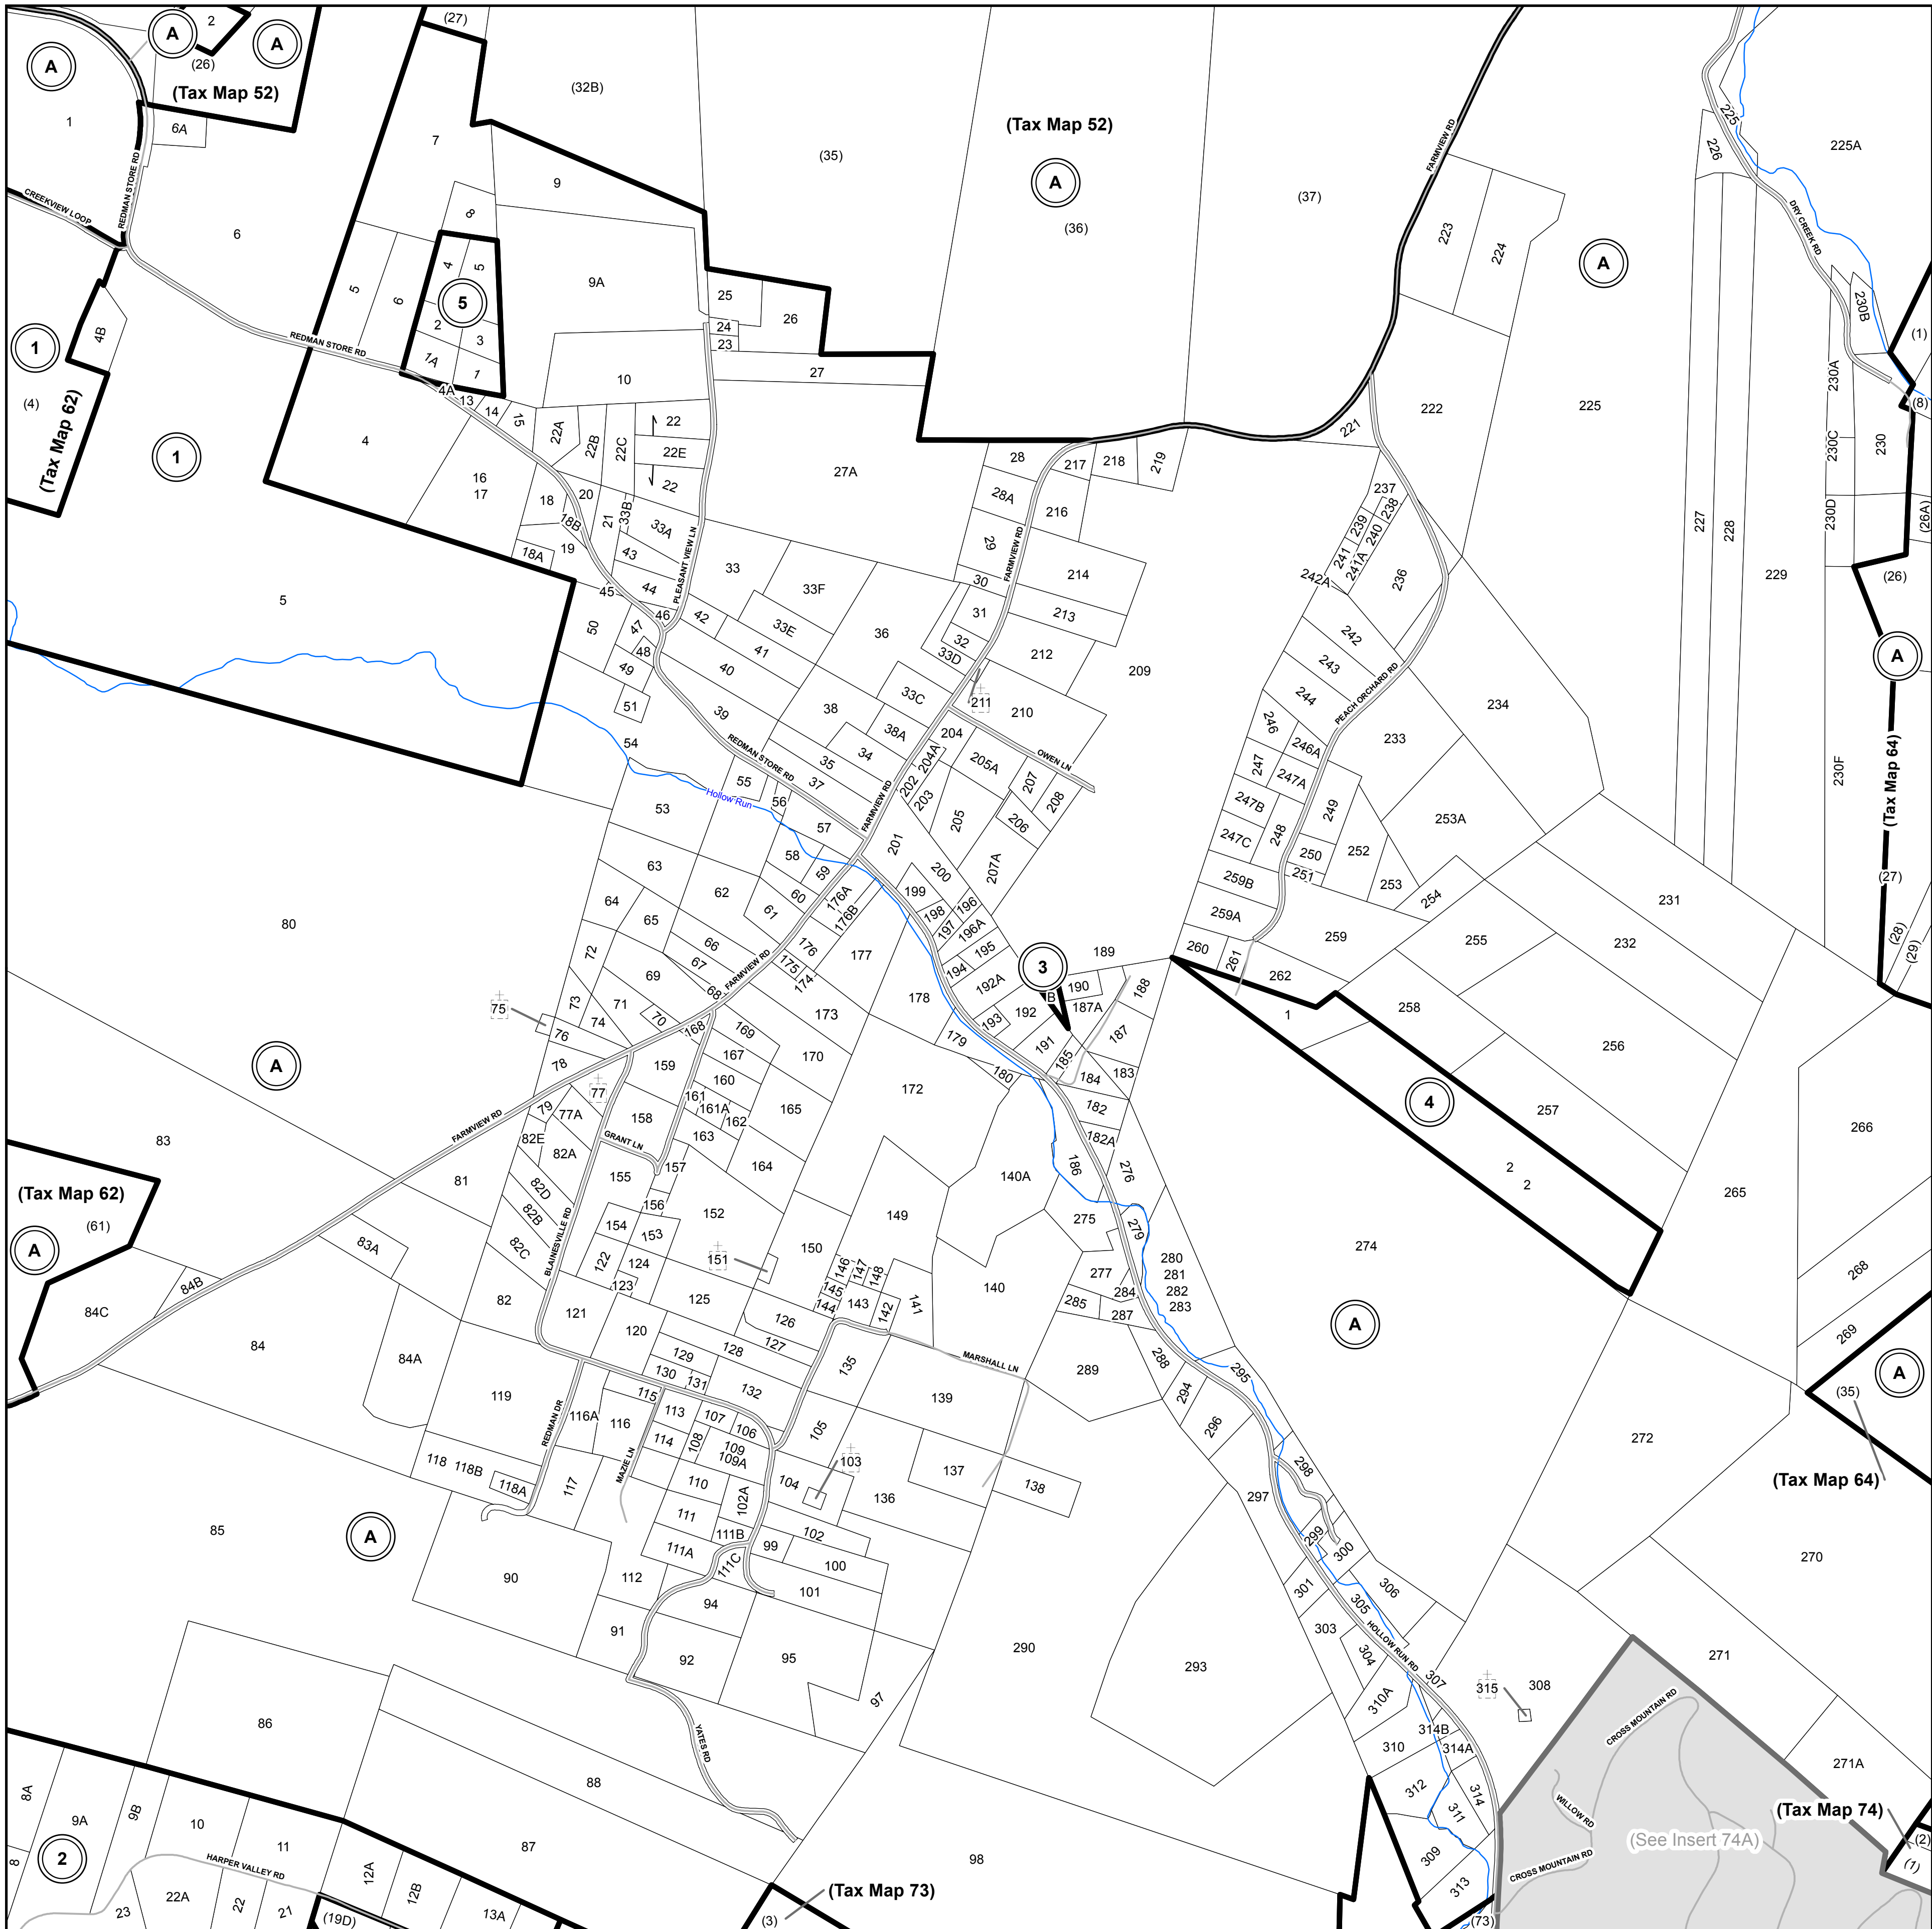

Tax Map Parcels

Page County, Virginia

51 52 53

72 73 74

LURAY DISTRICT
MARKSVILLE DISTRICT

May 2019
Commissioner of Revenue
Reference Use Only

Tax Map
63