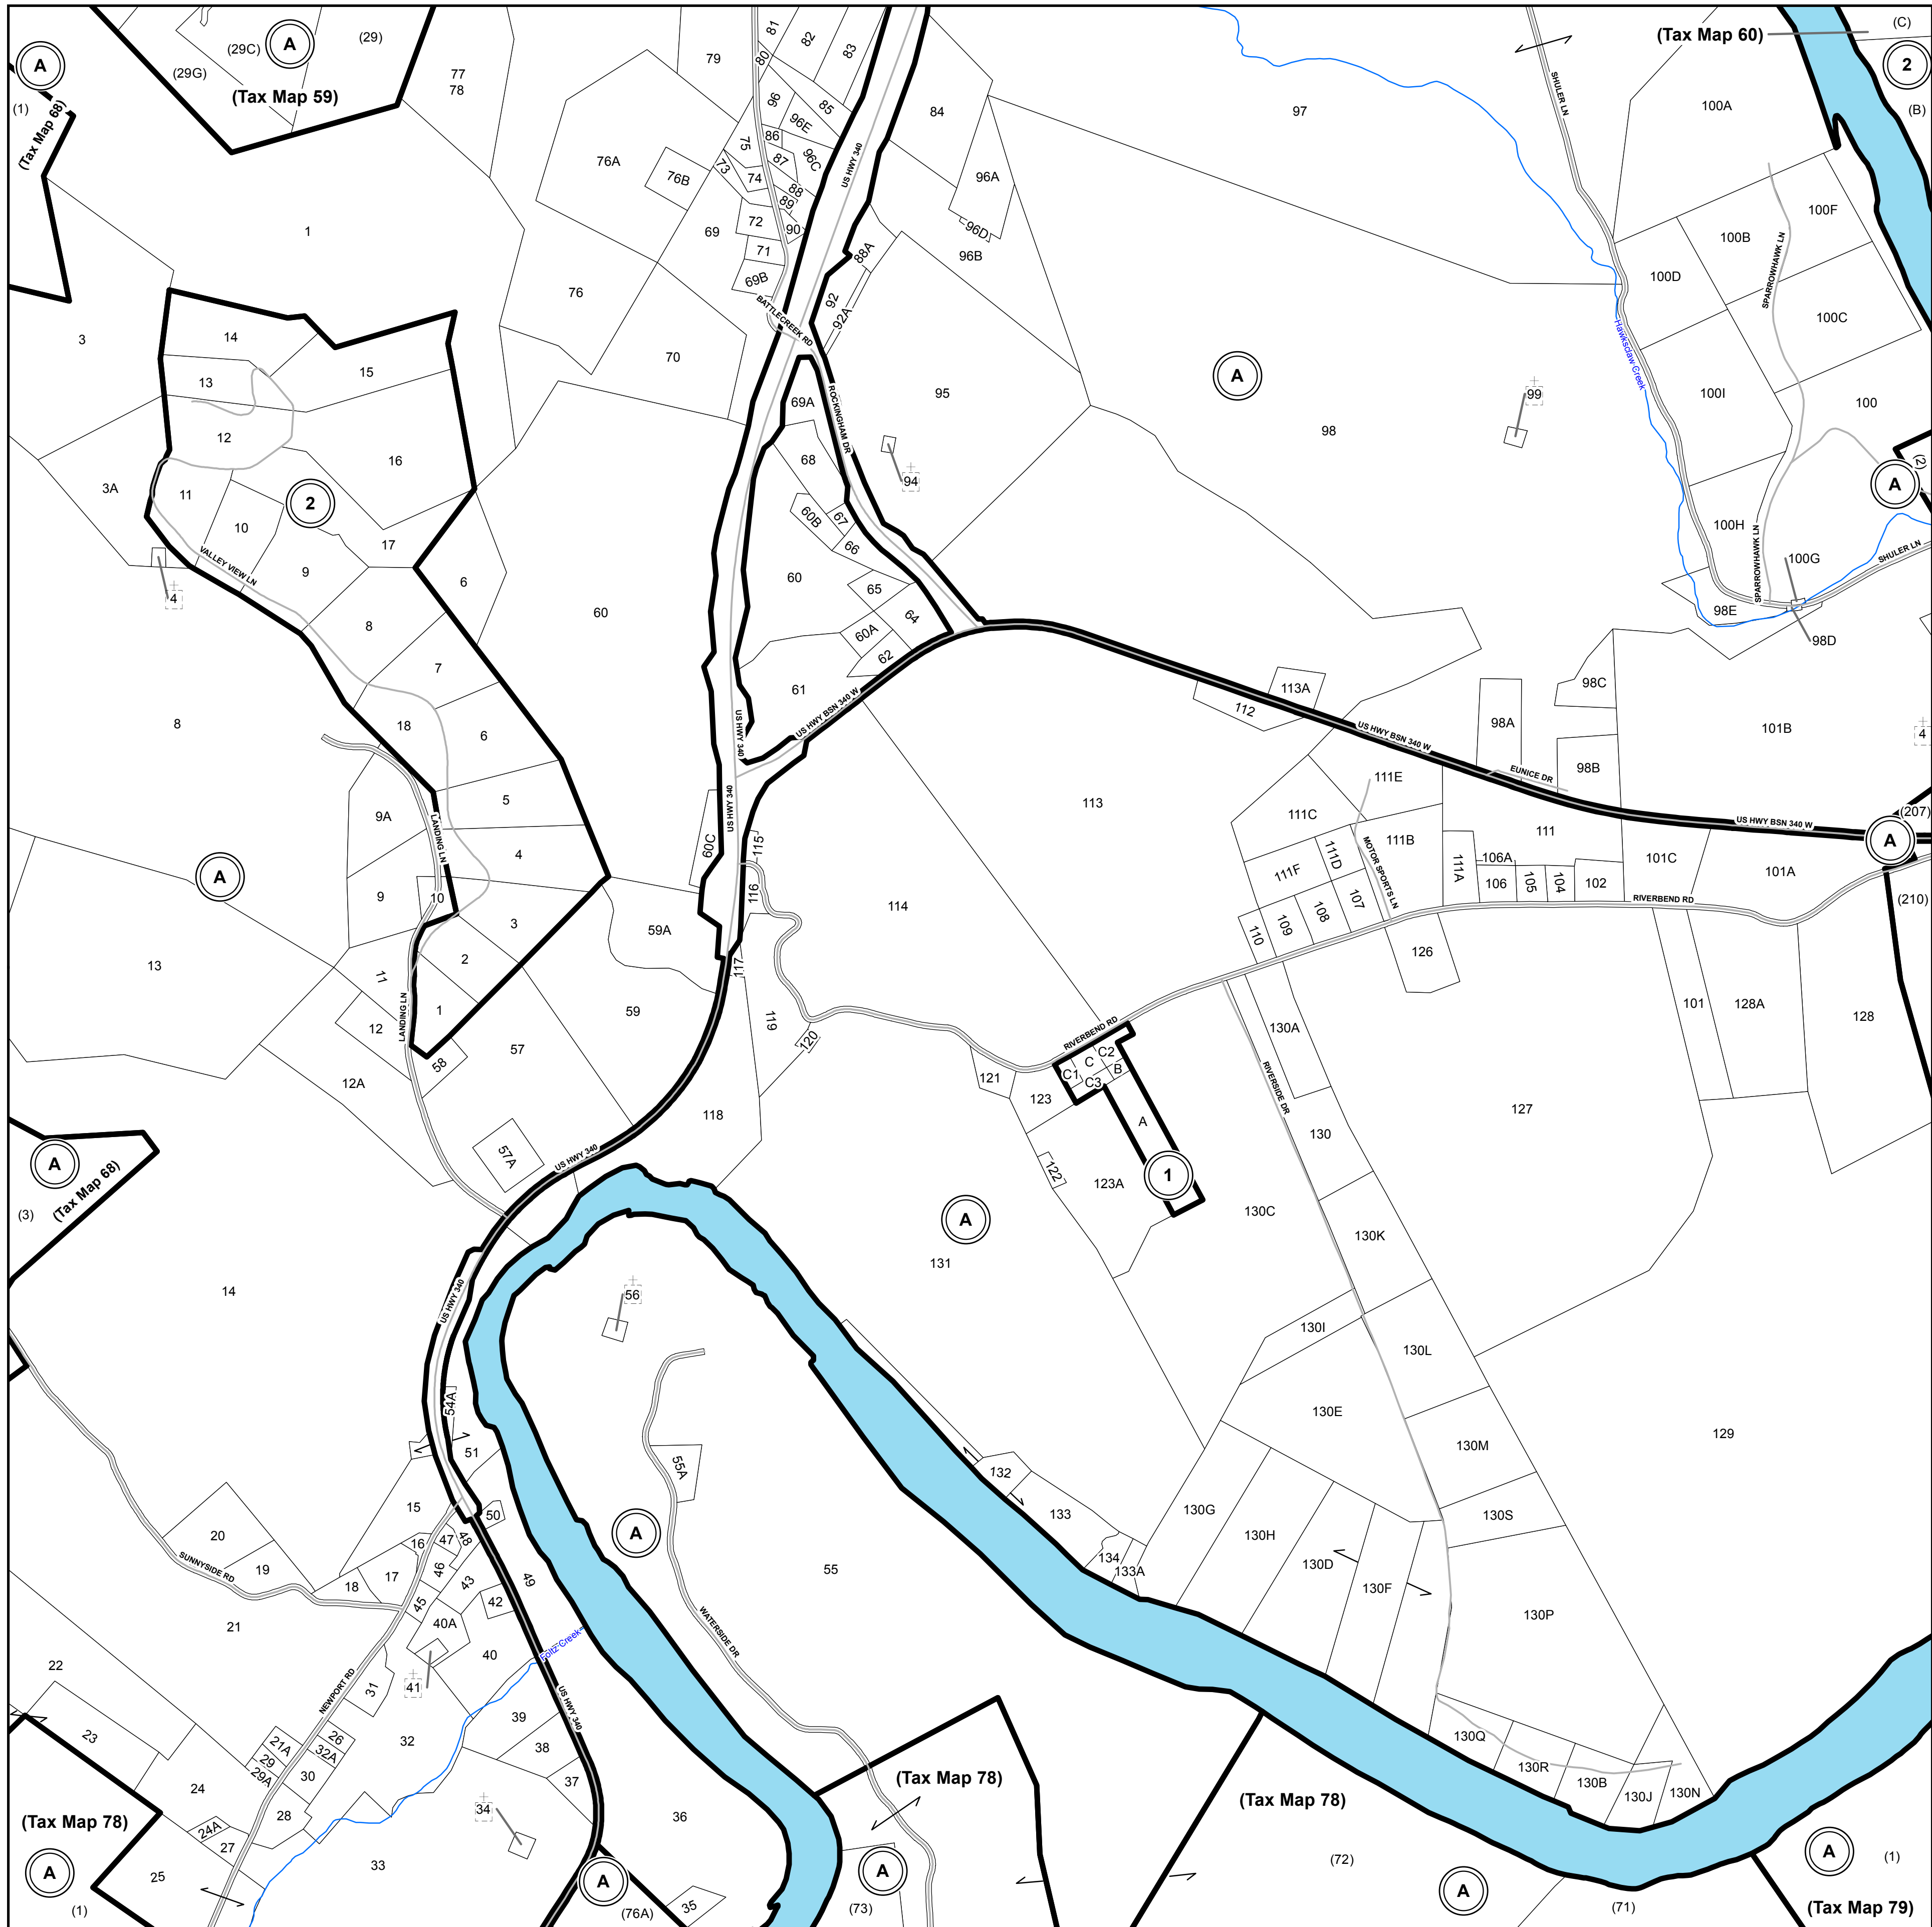

Tax Map Parcels

Page County, Virginia

58

59

60

68

70

77

78

79

MARKSVILLE
SHENANDOAH IRON WORKS

May 2019
Commissioner of Revenue
Reference Use Only

Any determination of topography or contours, or any depiction of physical improvements, property lines or boundaries is for general information only and shall not be used for the design, modification, or construction of improvements to real property or for flood plain determination.

Tax Map
69