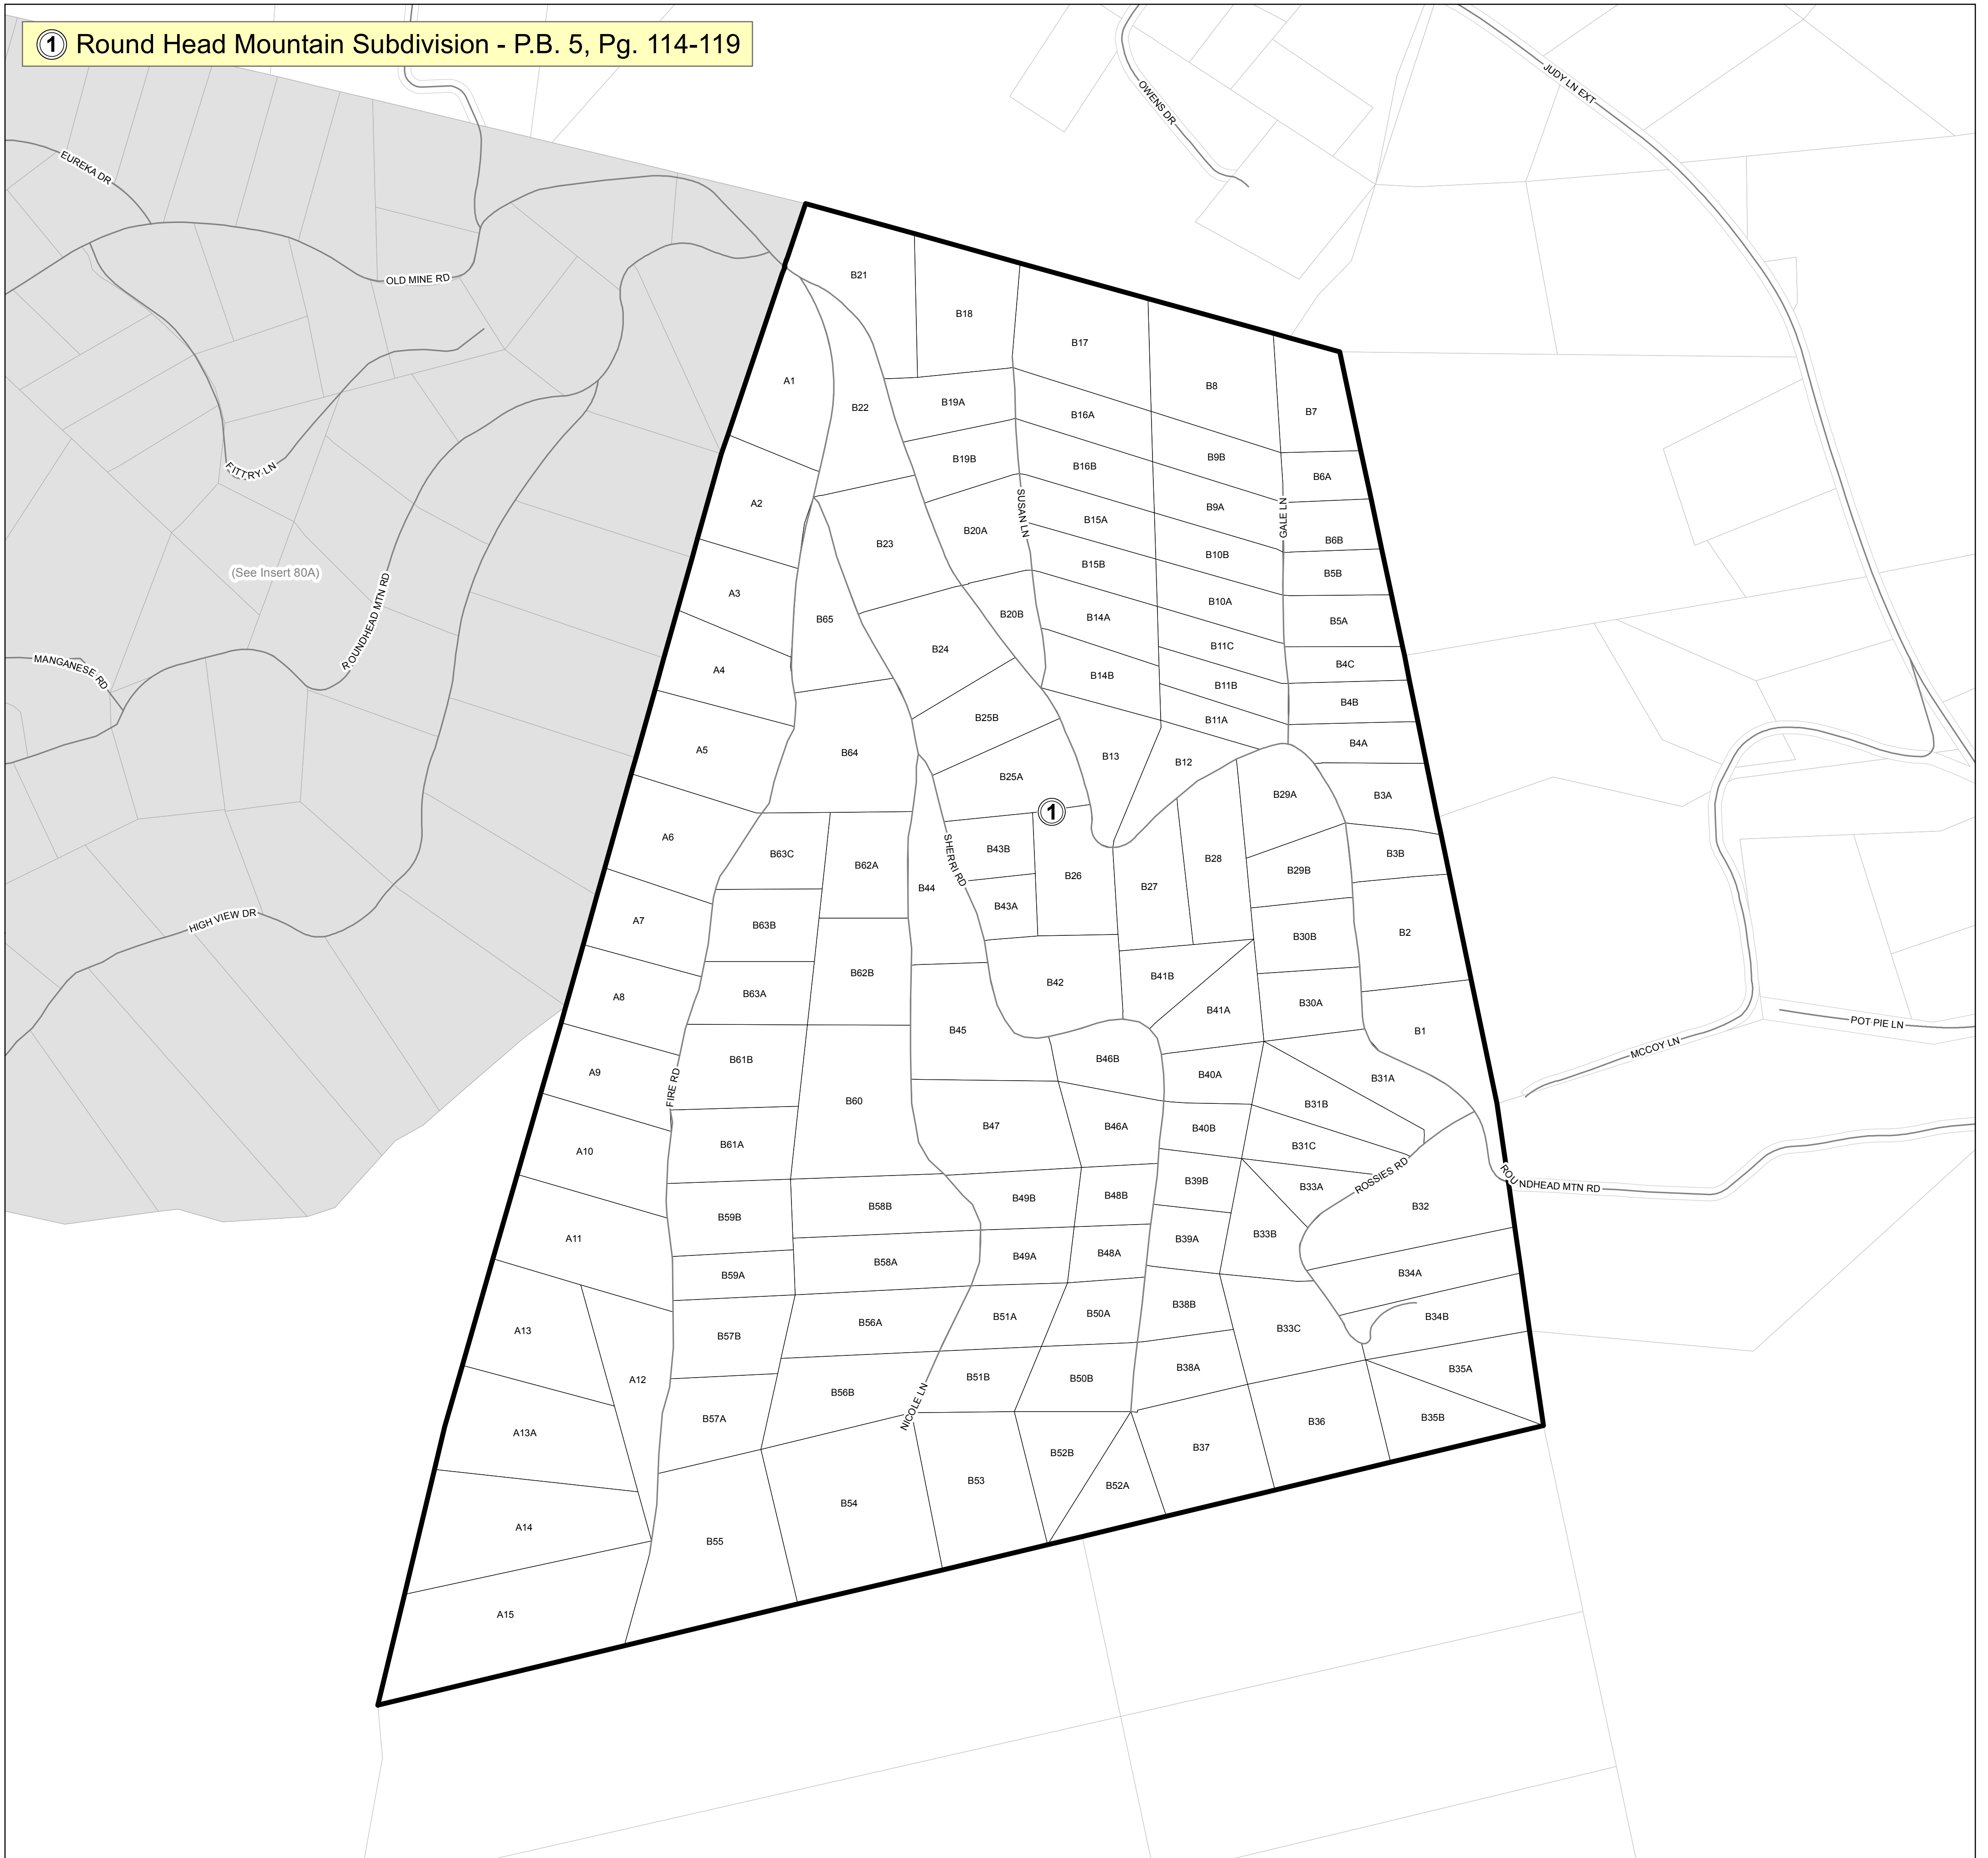

Insert Parcels

Page County, Virginia

① Round Head Mountain Subdivision - P.B. 5, Pg. 114-119

MARKSVILLE DISTRICT

May 2019
Commissioner of Revenue
Reference Use Only

Any determination of topography or contours, or any depiction of physical improvements, property lines or boundaries is for general information only and shall not be used for the design, modification, or construction of improvements to real property or for flood plain determination.

**Insert
80B**