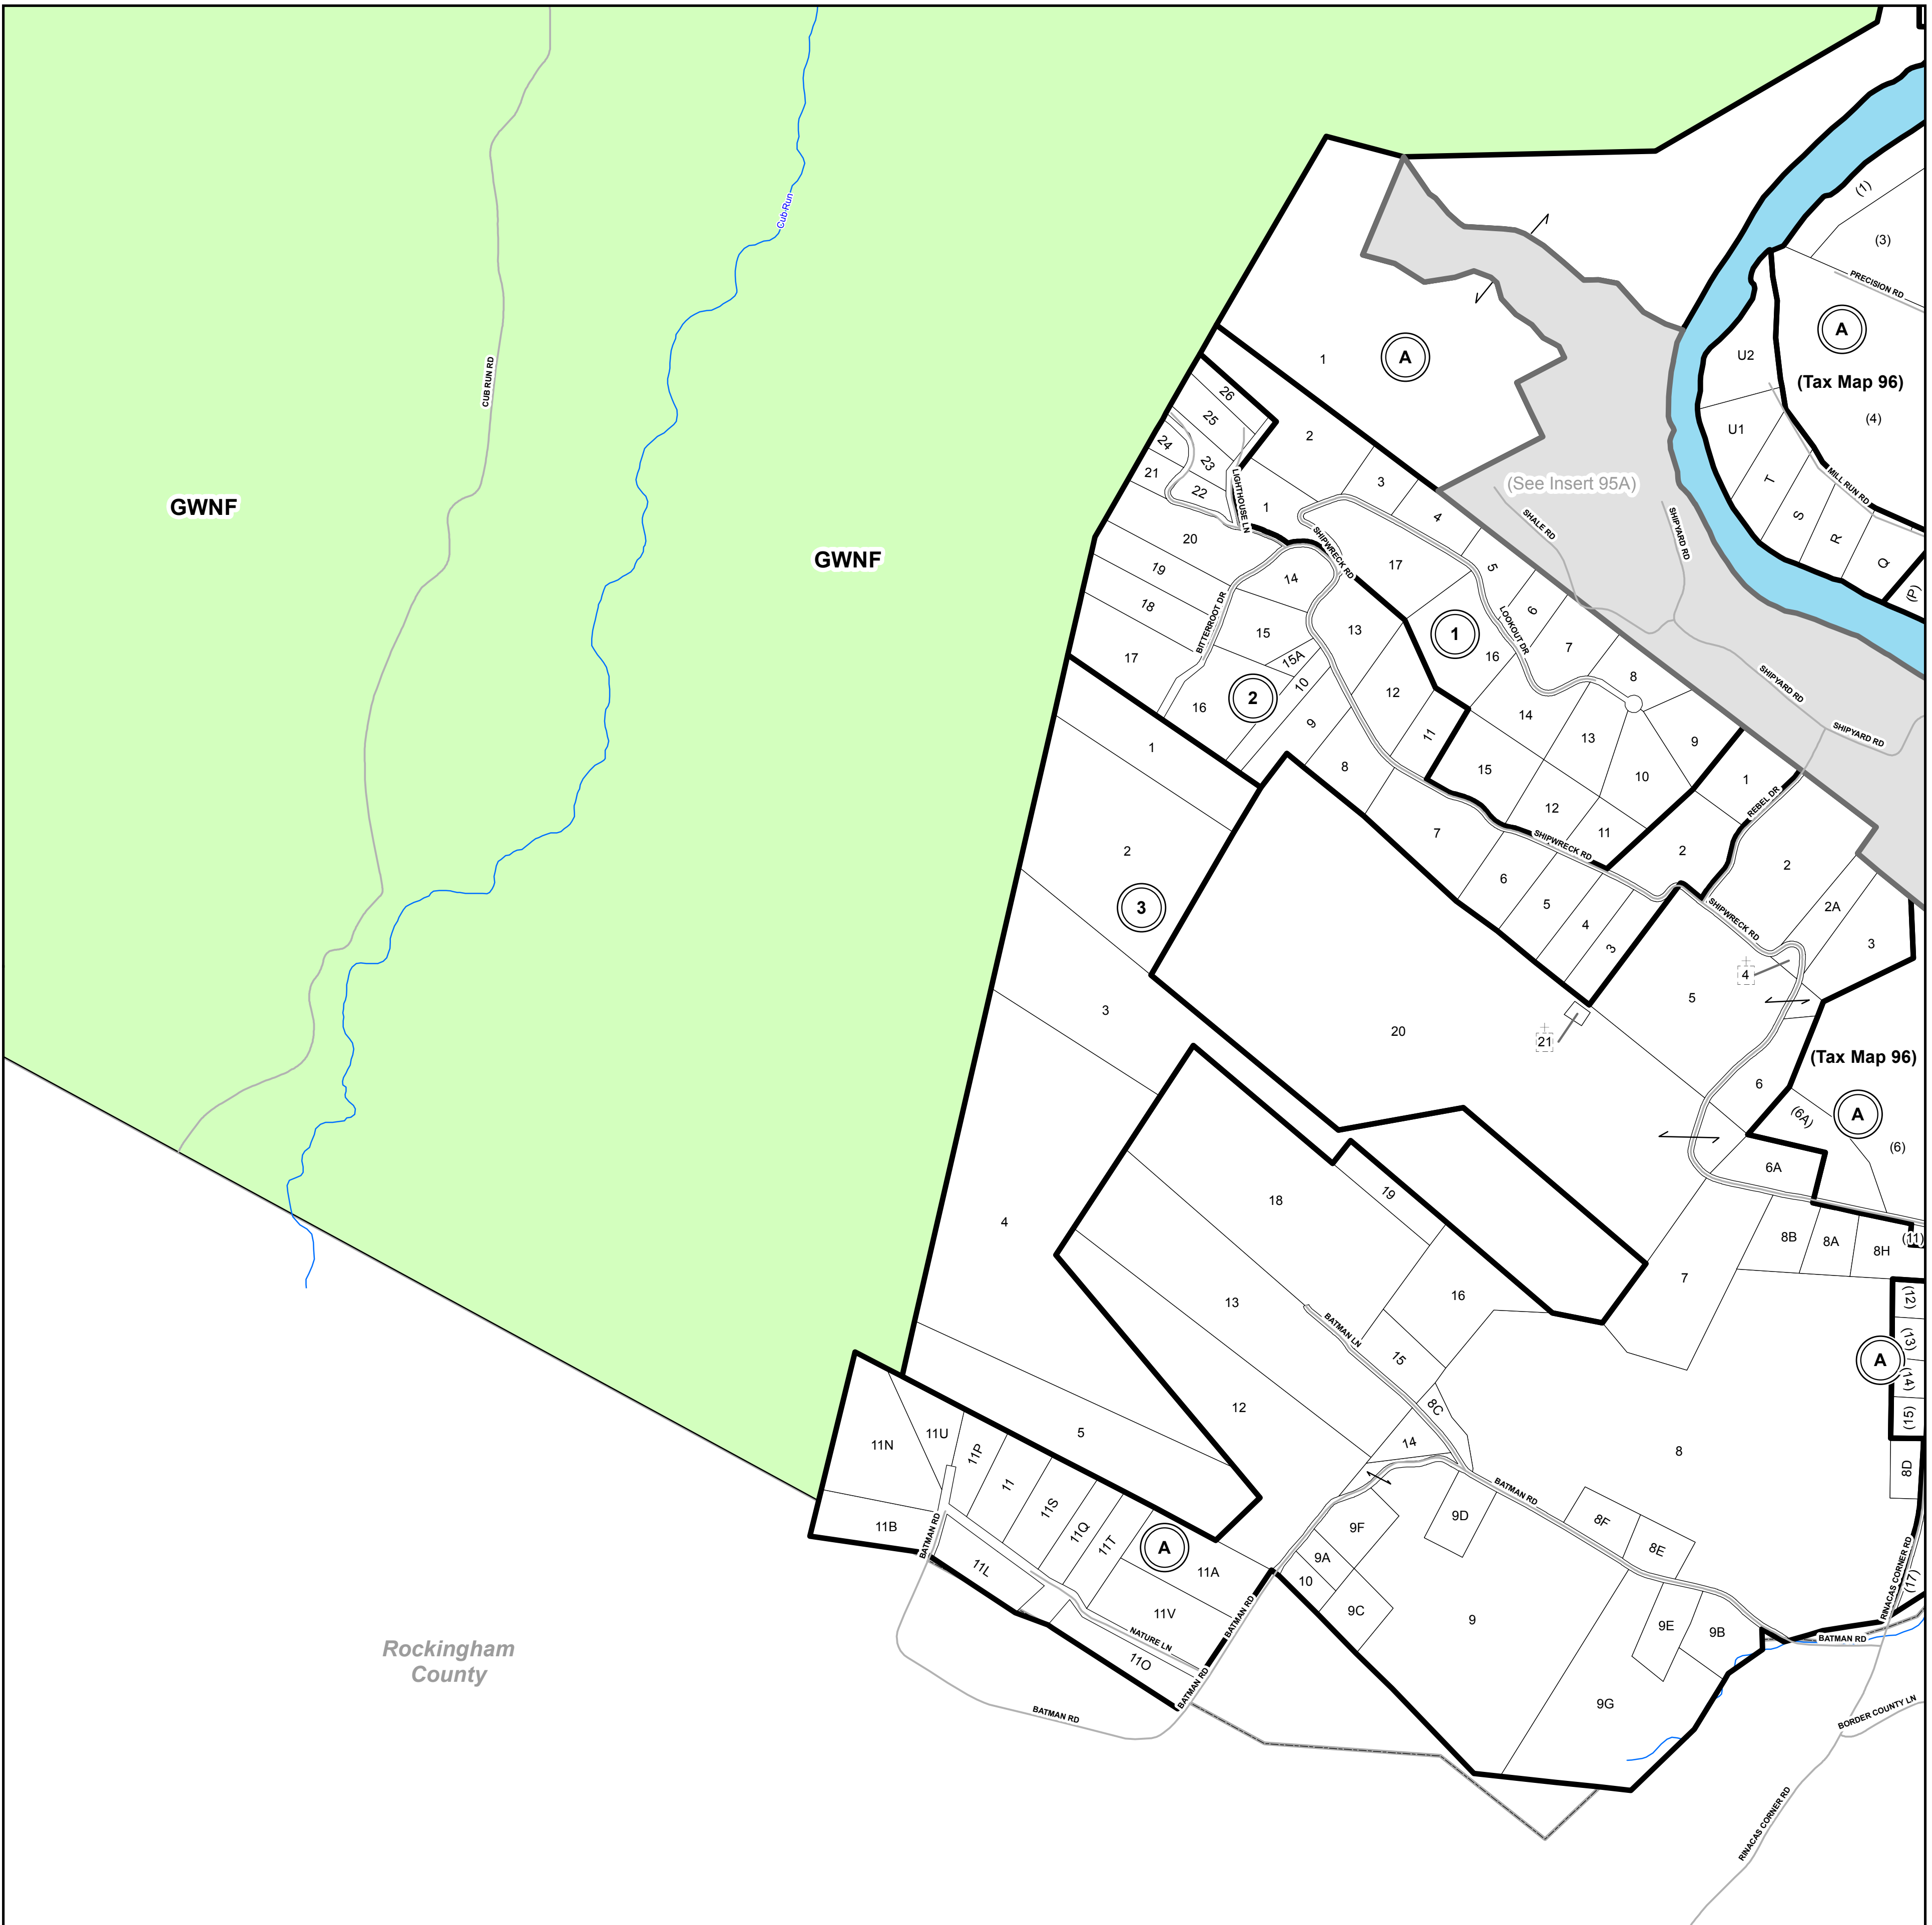

# Tax Map Parcels

Page County, Virginia

85

86

87

94

96

102

NONE

NONE

May 2019  
Commissioner of Revenue  
Reference Use Only

**Tax Map**  
**95**

SHENANDOAH IRON WORKS

Any determination of topography or contours, or any depiction of physical improvements, property lines or boundaries is for general information only and shall not be used for the design, modification, or construction of improvements to real property or for flood plain determination.