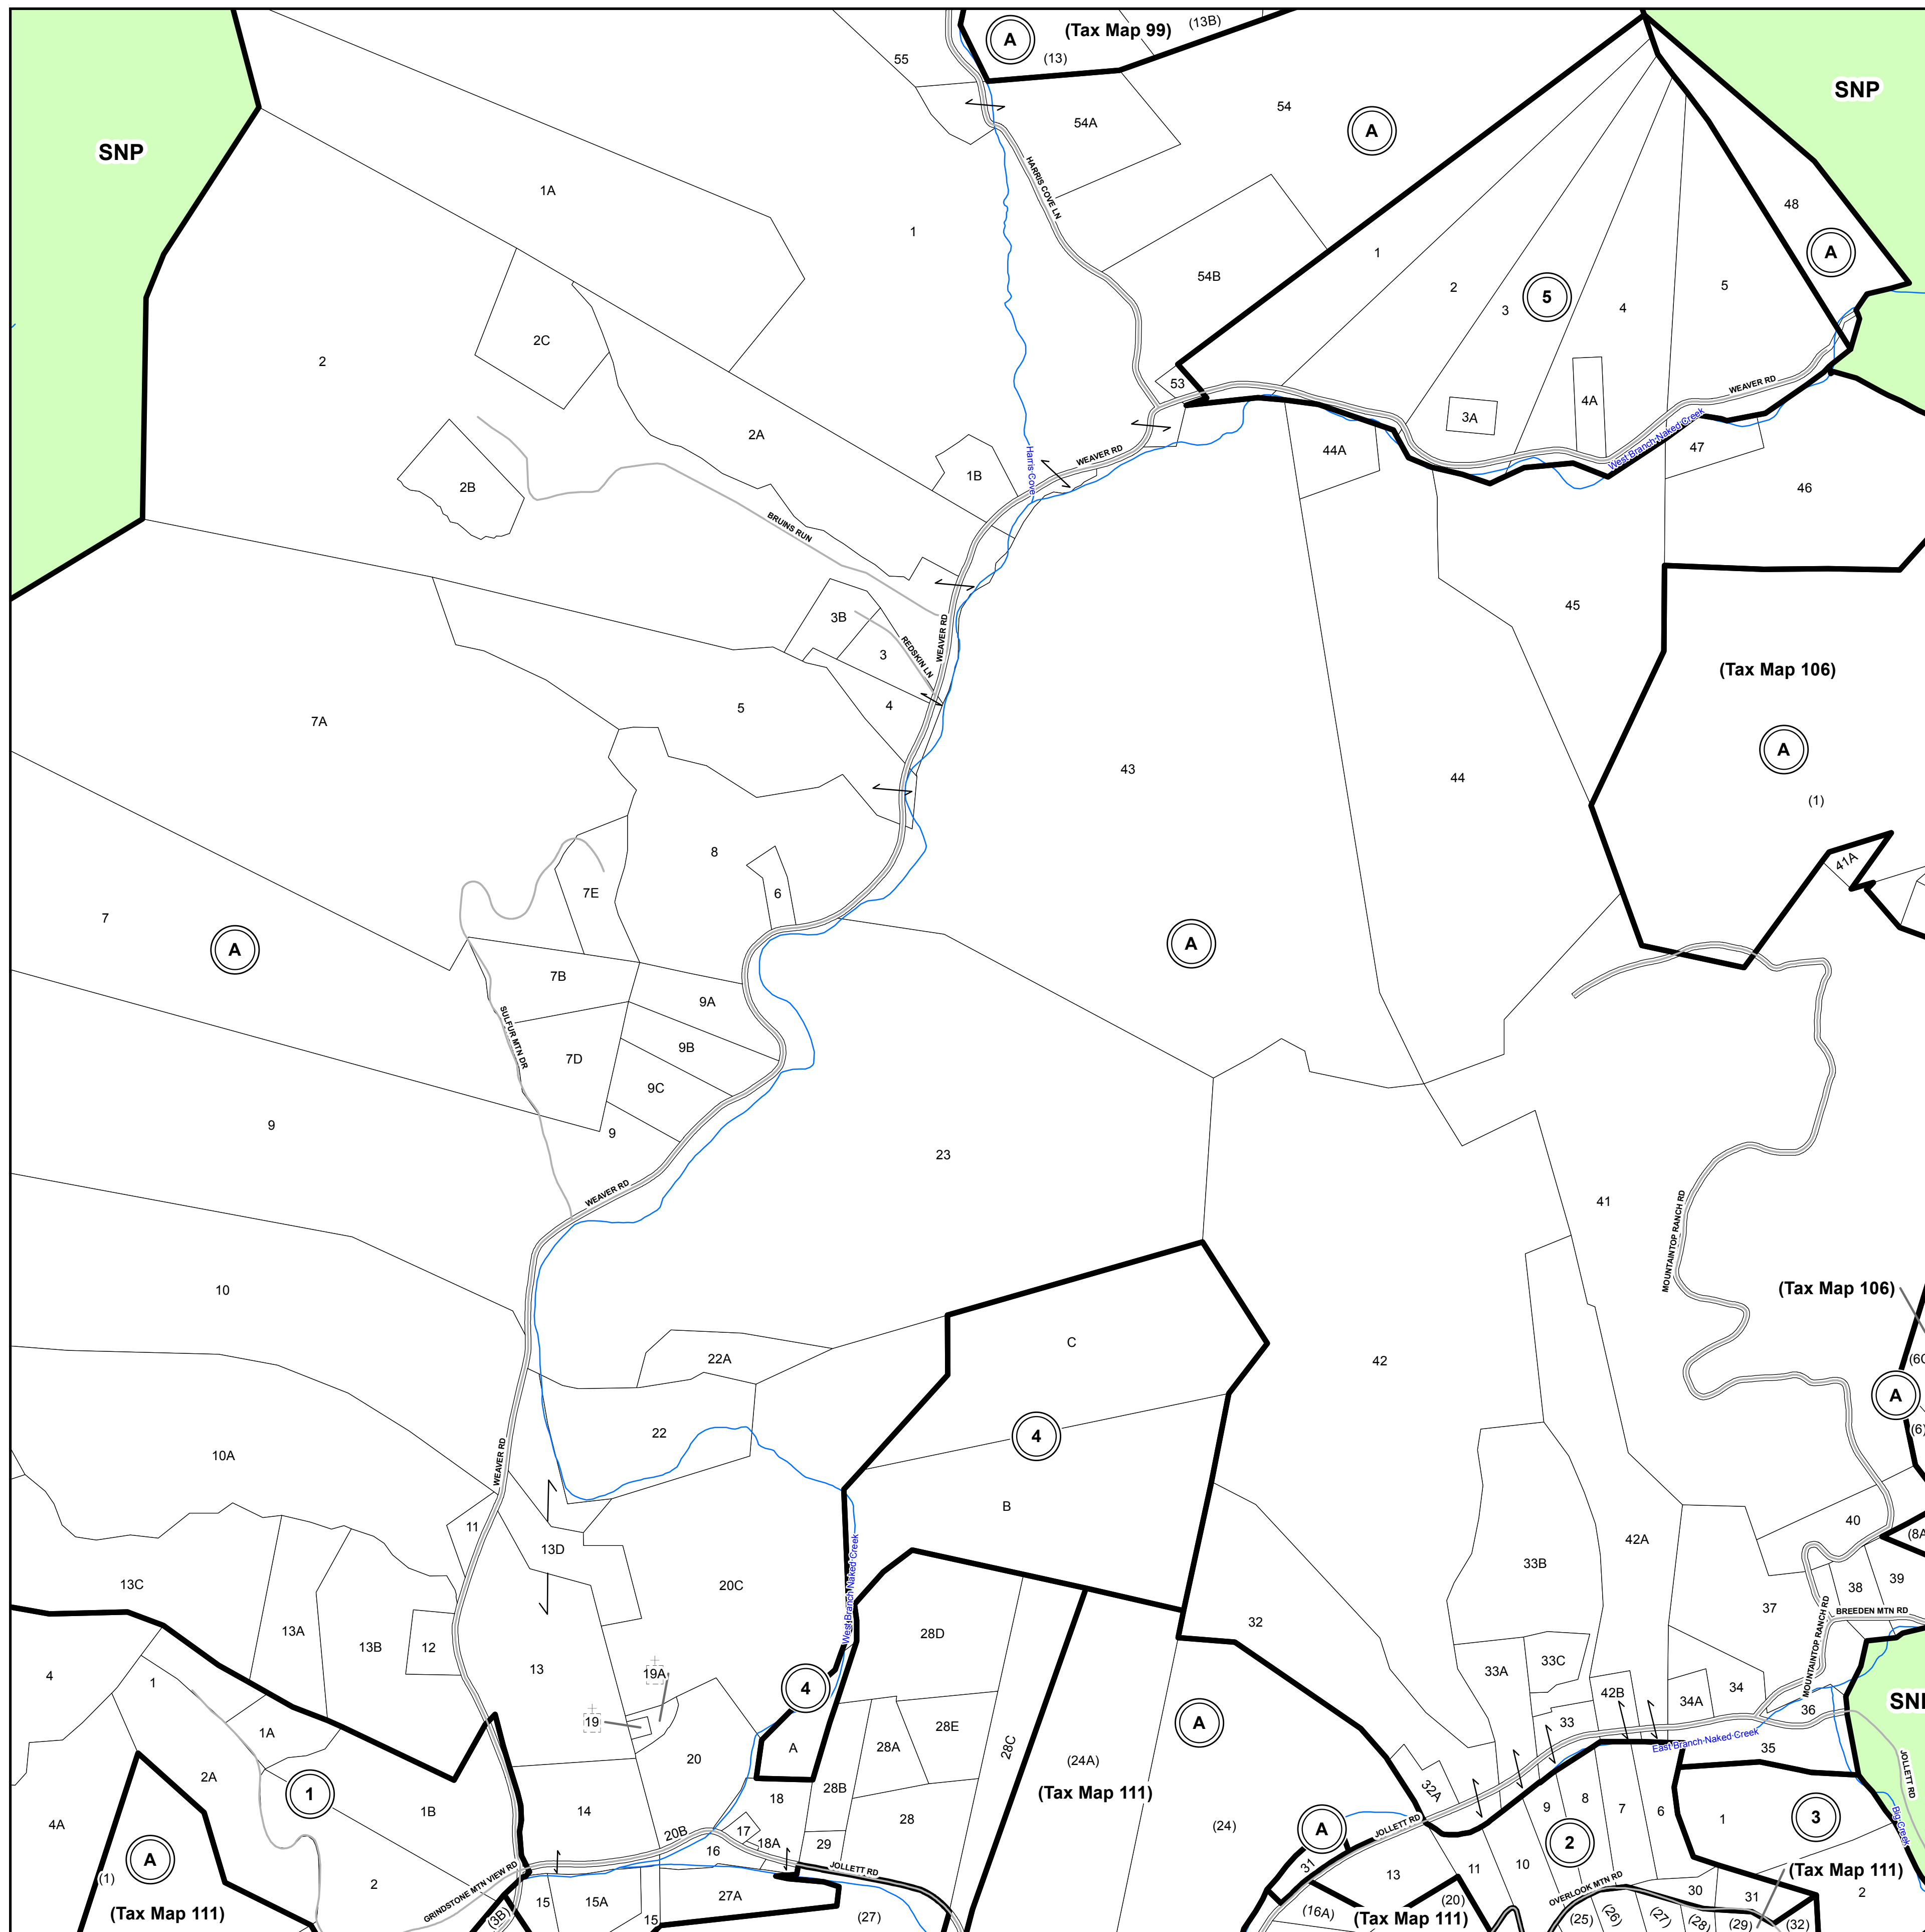

Tax Map Parcels

Page County, Virginia

98

99

100

104

106

110

111

112

May 2019
Commissioner of Revenue
Reference Use Only

Tax Map
105

SHENANDOAH IRON WORKS

Any determination of topography or contours, or any depiction of physical improvements, property lines or boundaries is for general information only and shall not be used for the design, modification, or construction of improvements to real property or for flood plain determination.

SCALE IN FEET
500 250 0 500 1,000 1,500 2,000