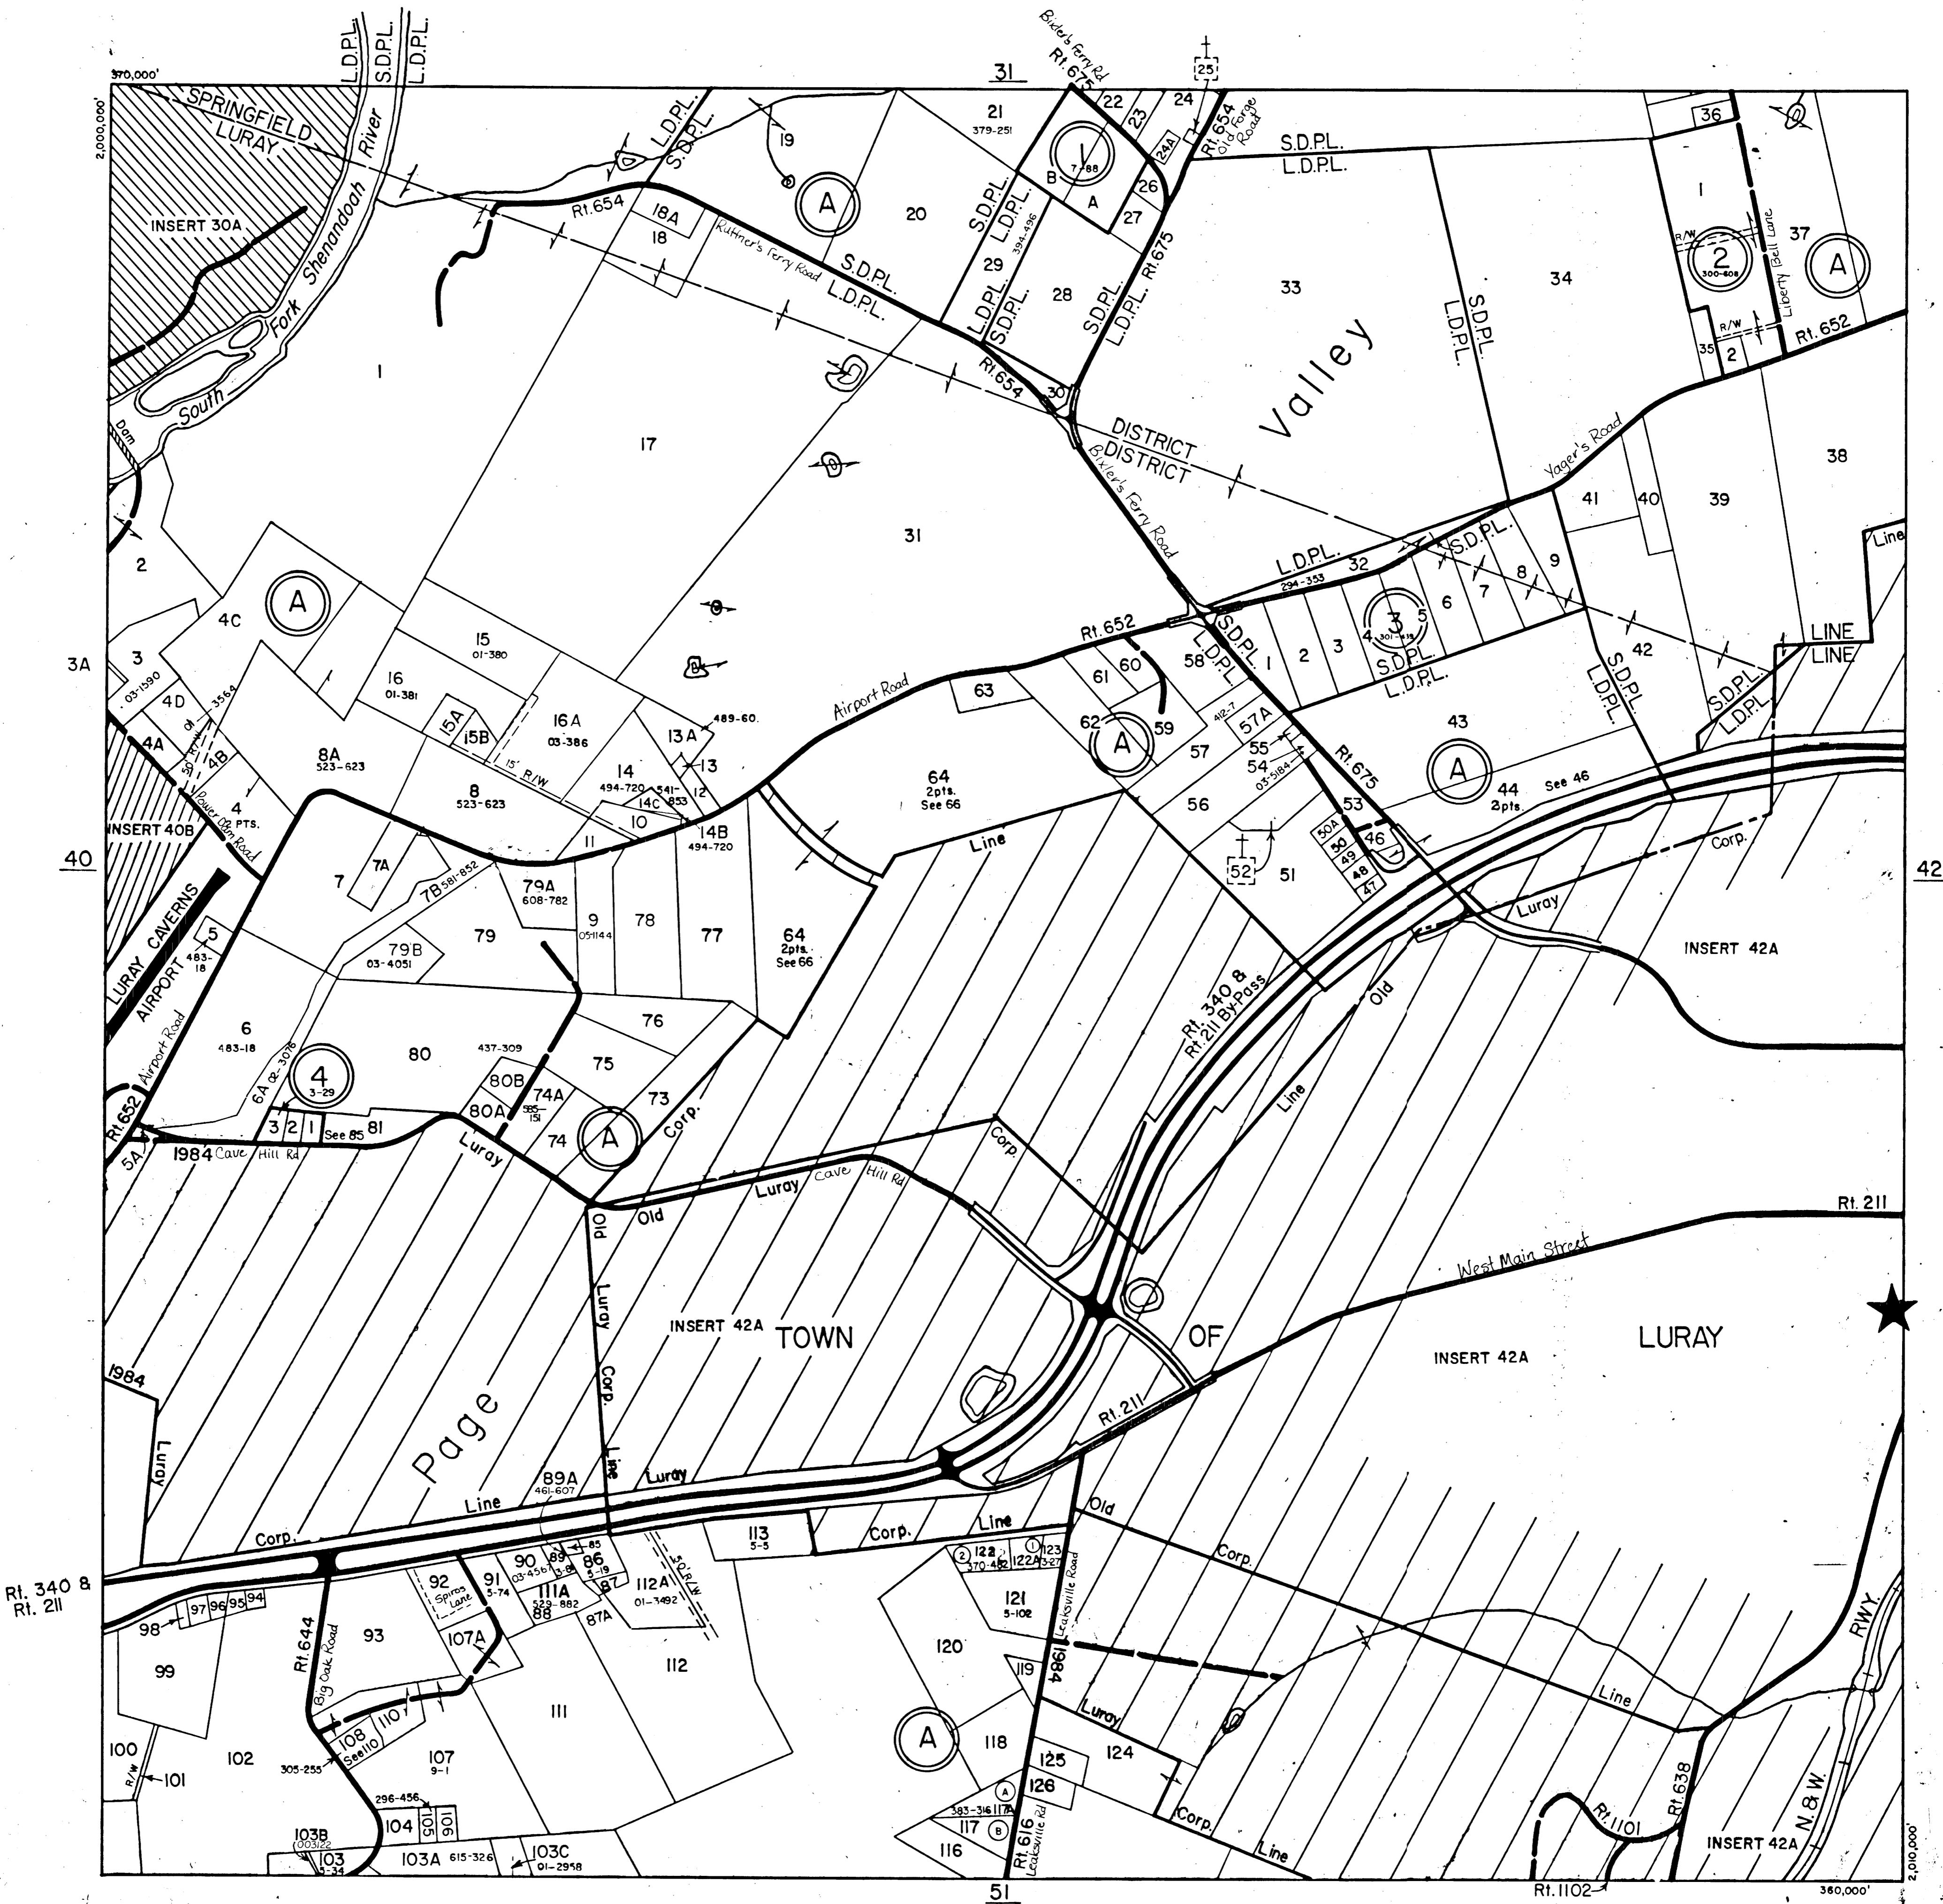

PAGE COUNTY

Rt. 340 & Rt. 211

SPRINGFIELD LURAY DISTRICTS

SECTION 41

REVISED:

PREPARED BY VIRGINIA STATE DEPARTMENT OF TREASURY, DIVISION OF REAL ESTATE APPRAISAL, 1988