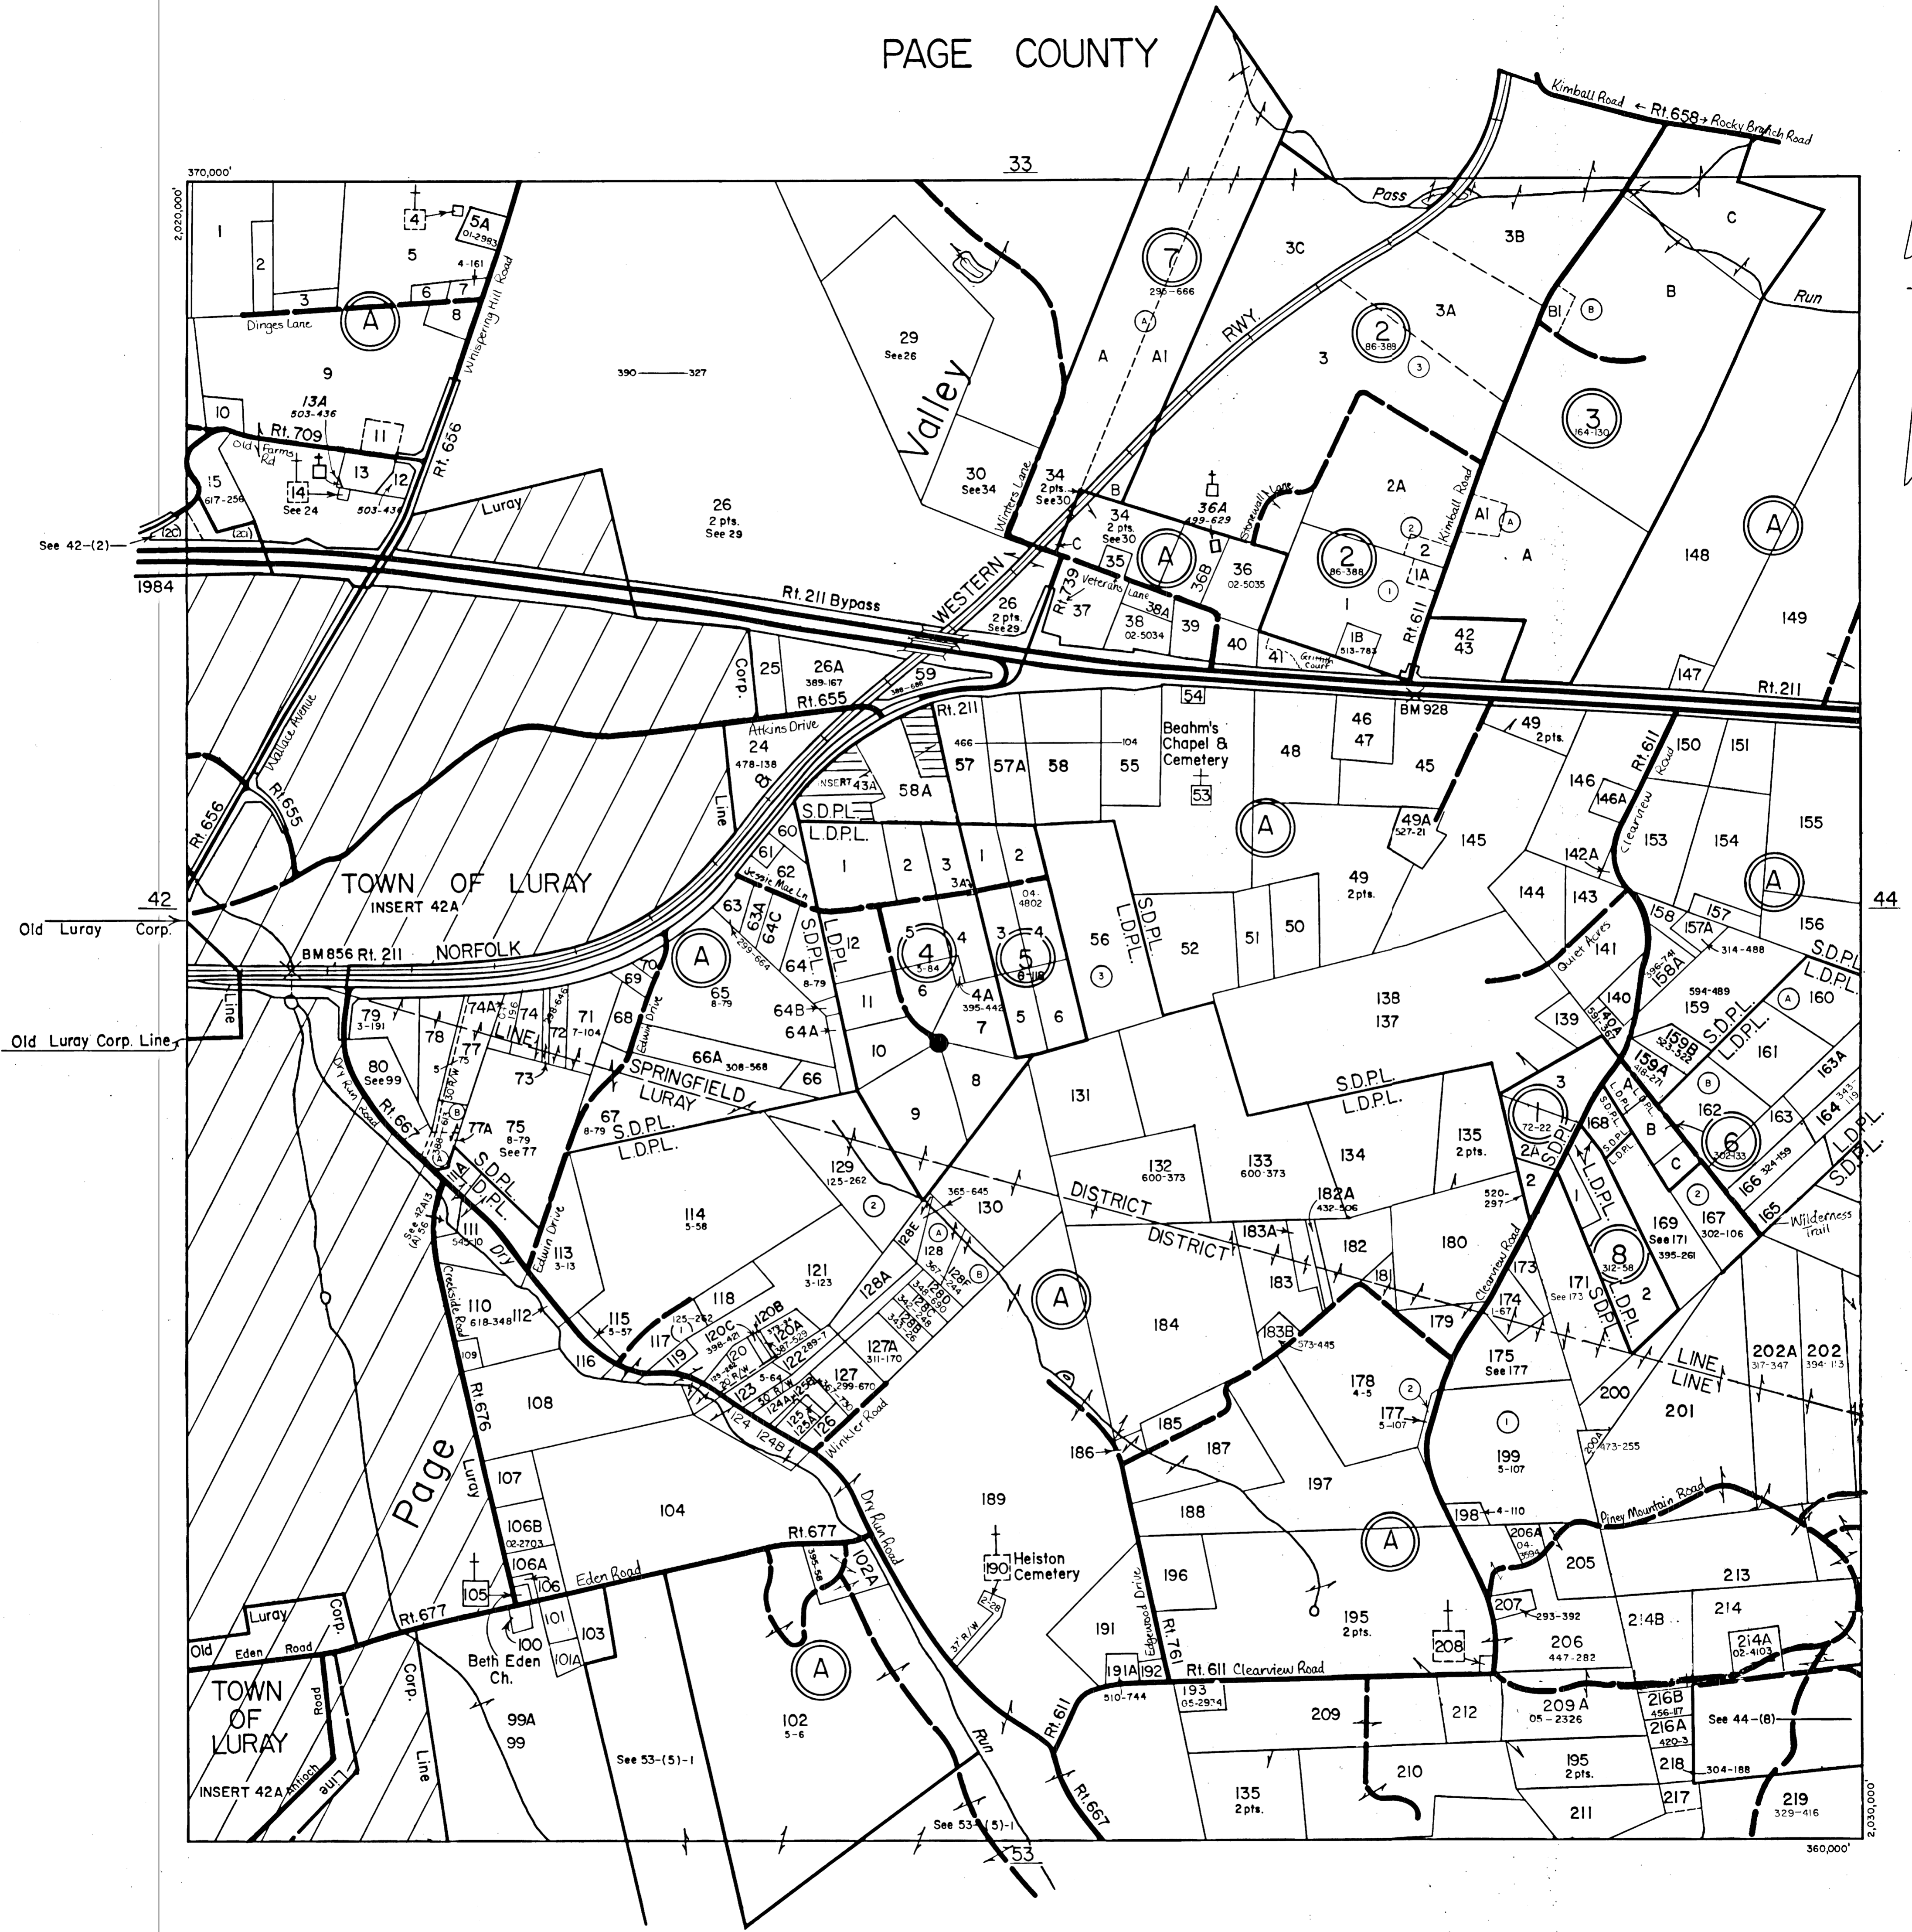

PAGE COUNTY

SPRINGFIELD DISTRICTS
LURAY

SECTION 43

REVISED:

PREPARED BY VIRGINIA STATE DEPARTMENT OF TAXATION, DIVISION OF REAL ESTATE APPRAISAL AND MAPPING