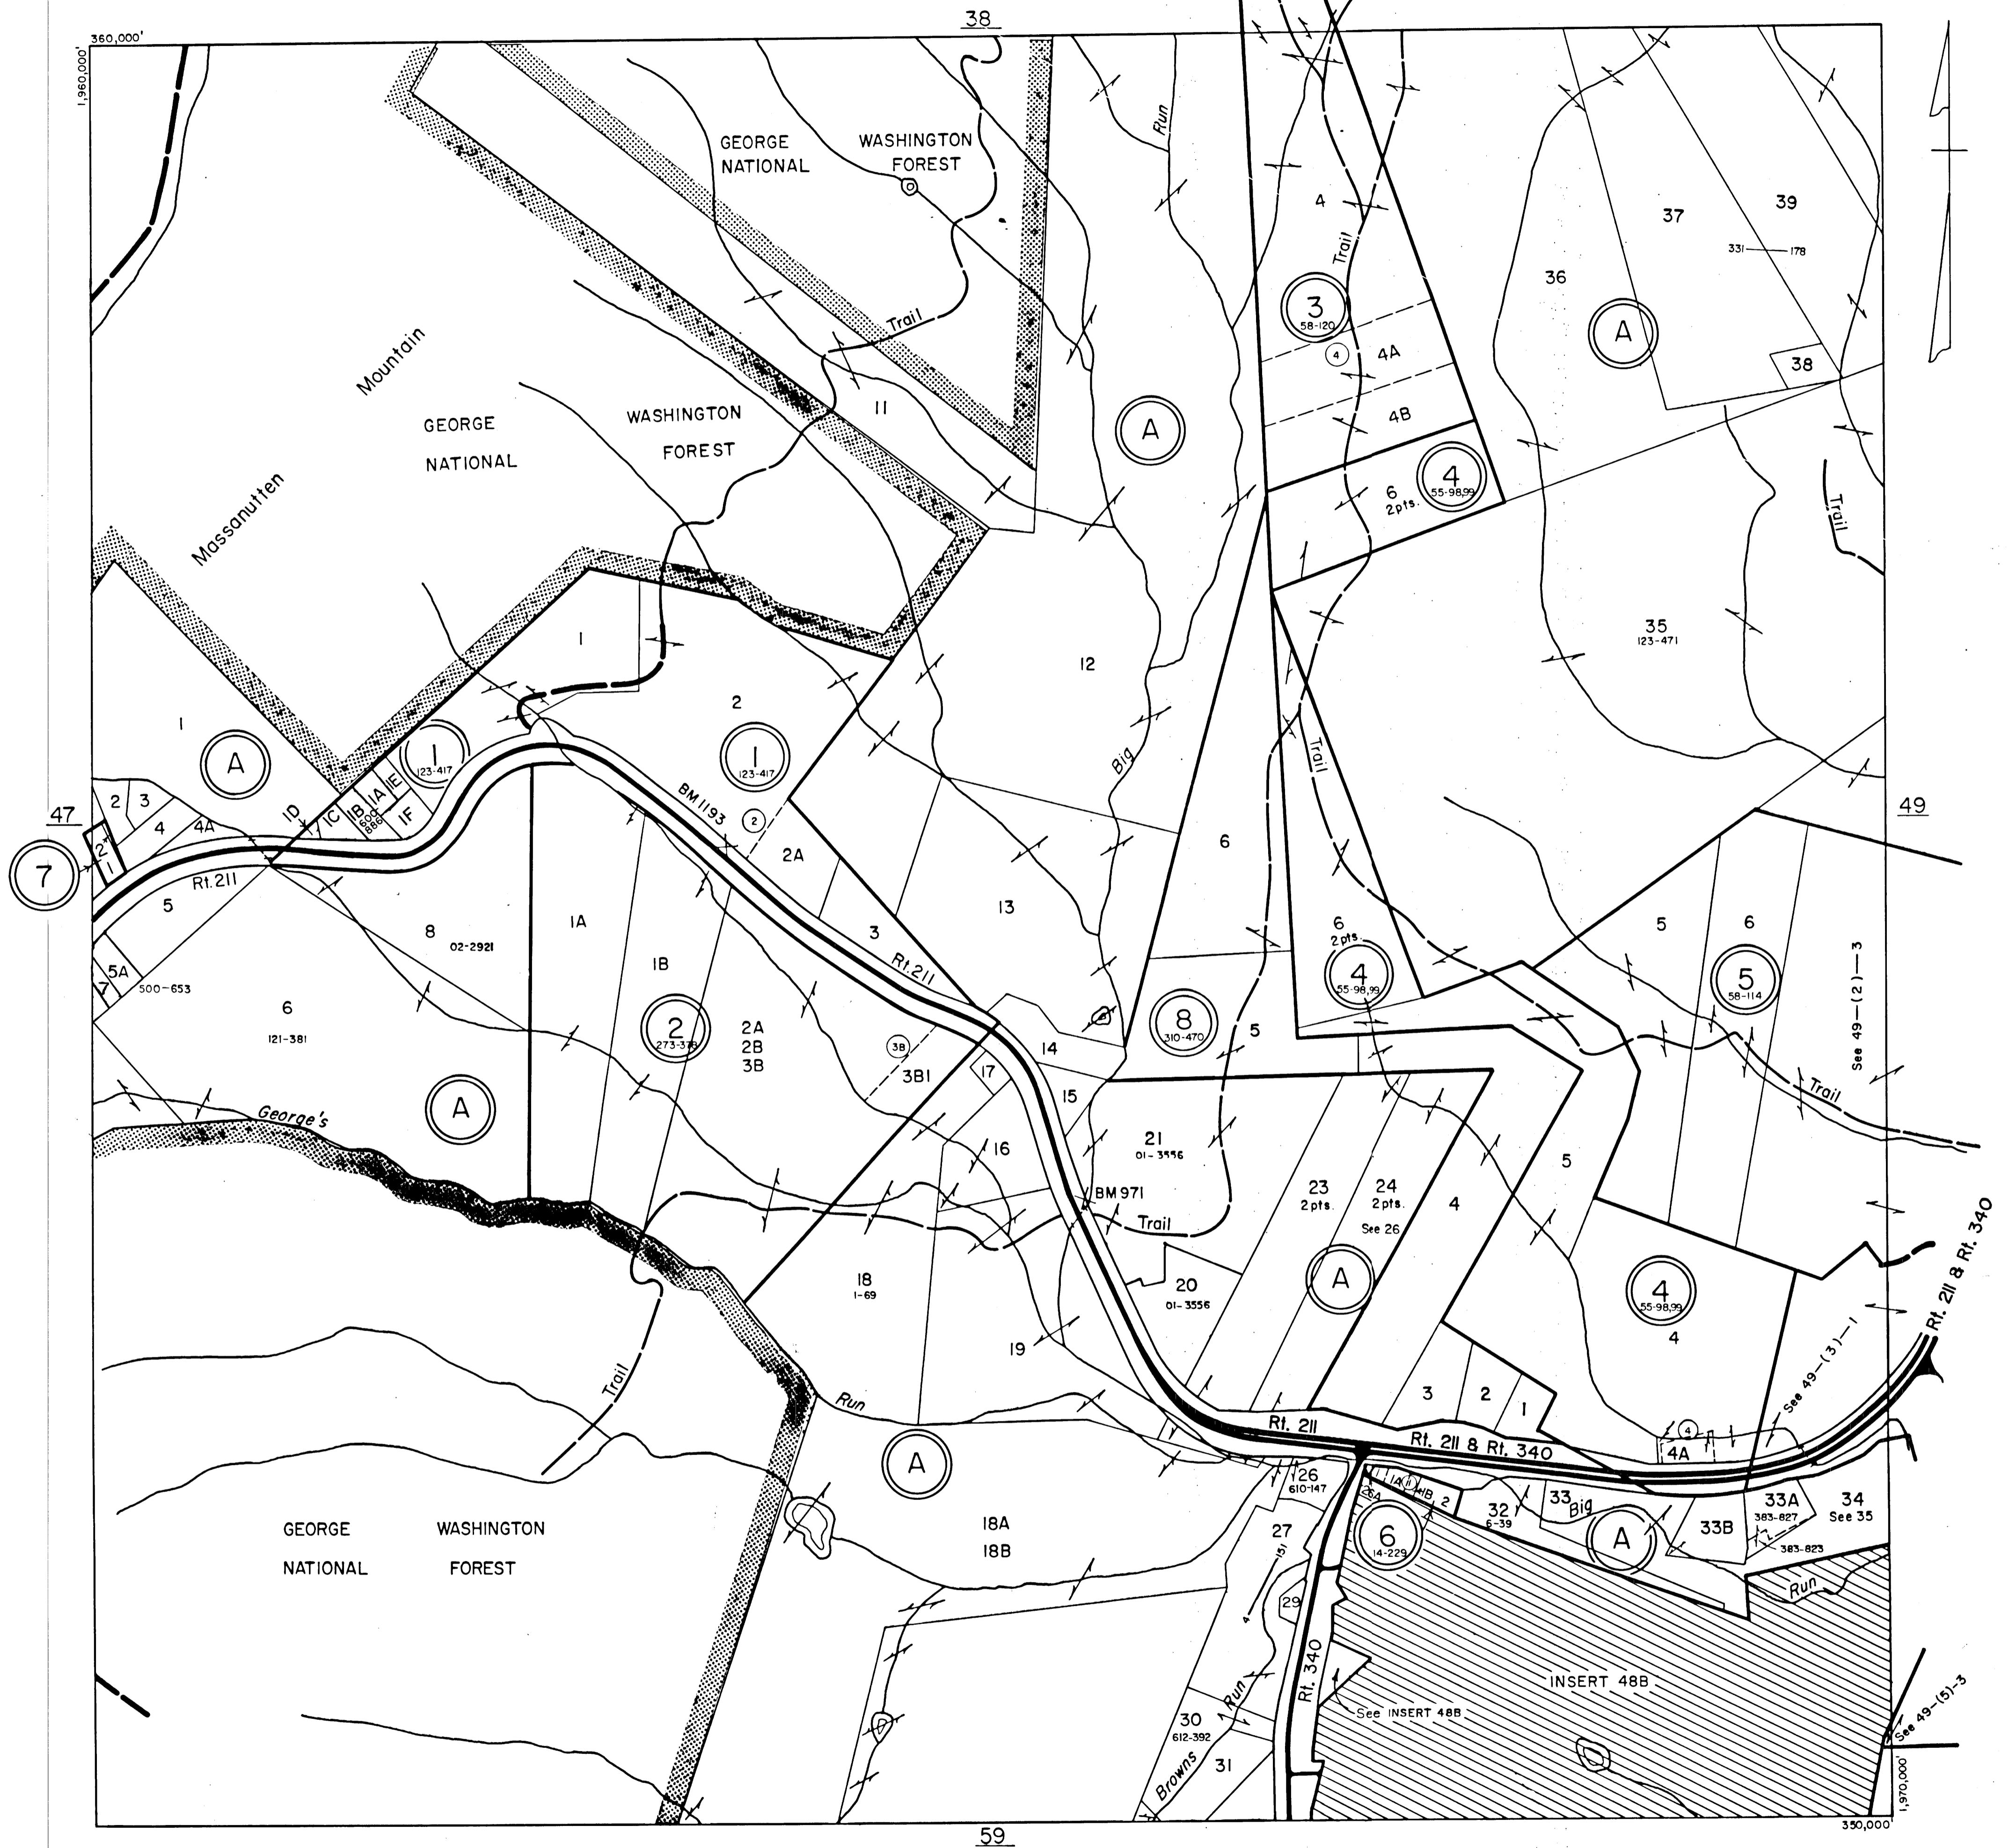

PAGE COUNTY

MARKSVILLE DISTRICT

SECTION 48

REVISED: 1934

PREPARED BY VIRGINIA STATE DEPARTMENT OF TAXATION, DIVISION OF REAL ESTATE APPRAISAL AND MAPPING