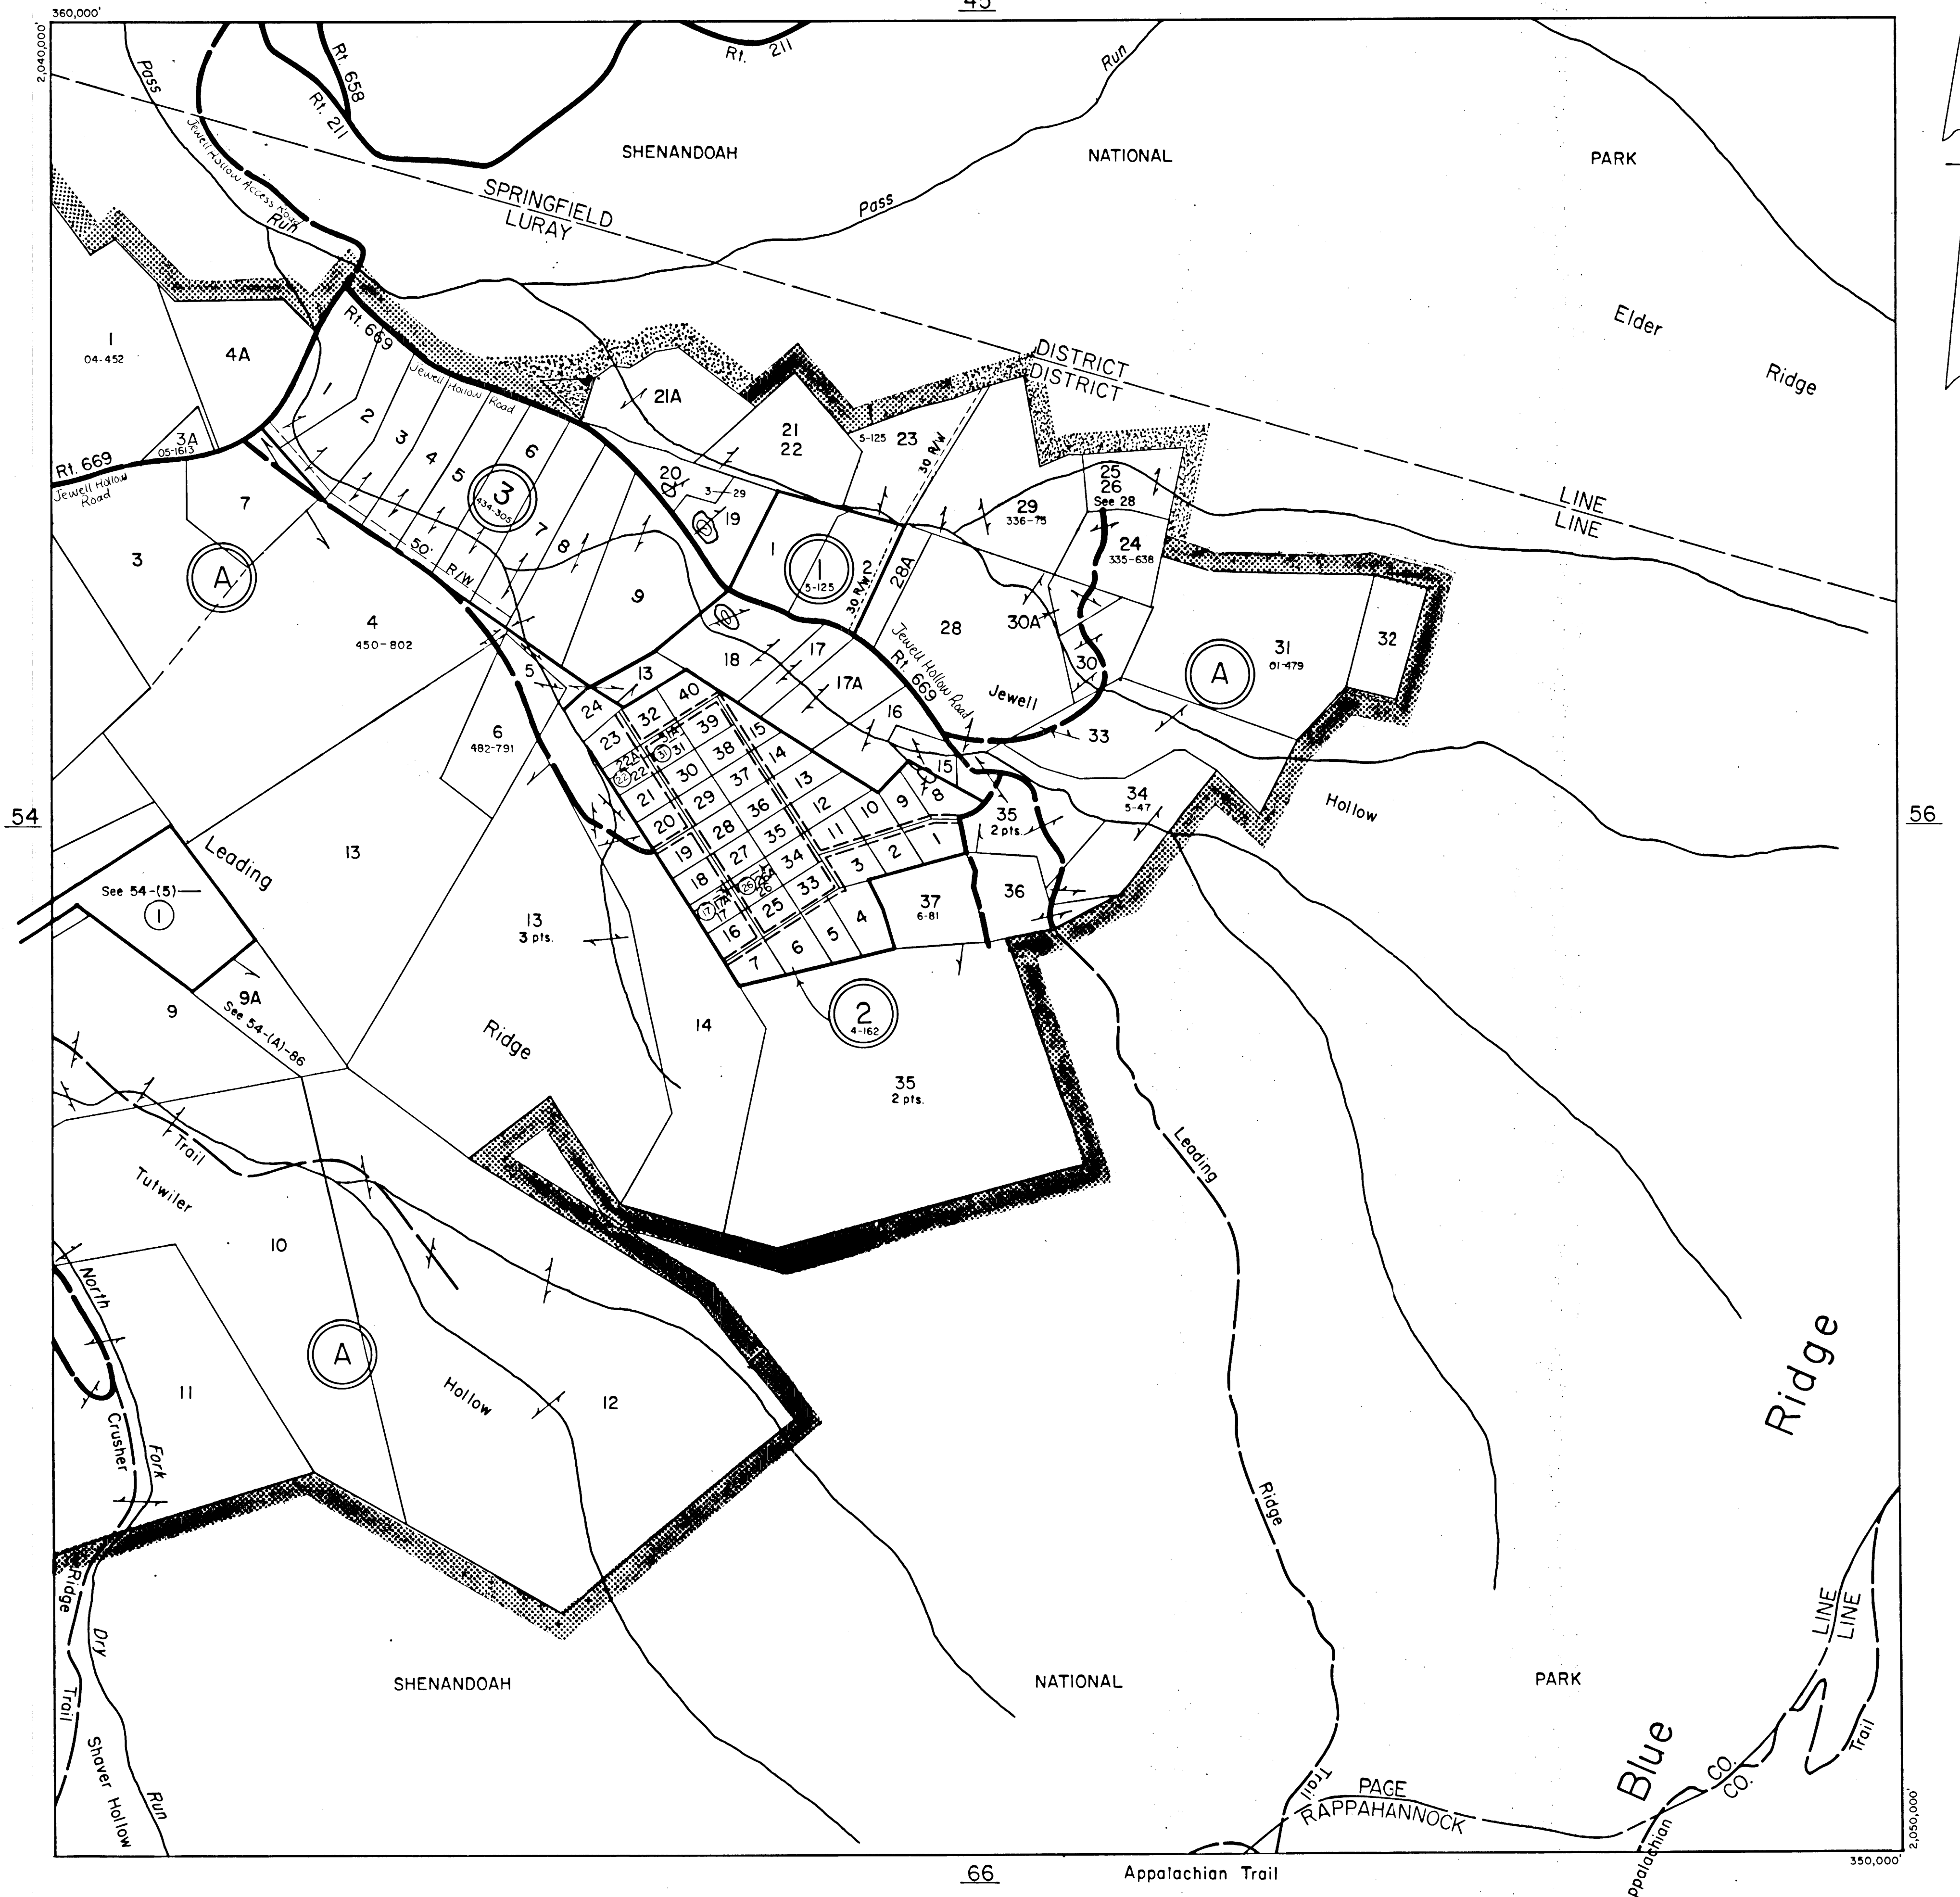

PAGE COUNTY

45

SPRINGFIELD LURAY DISTRICT

SECTION 55

REVISED:

JW