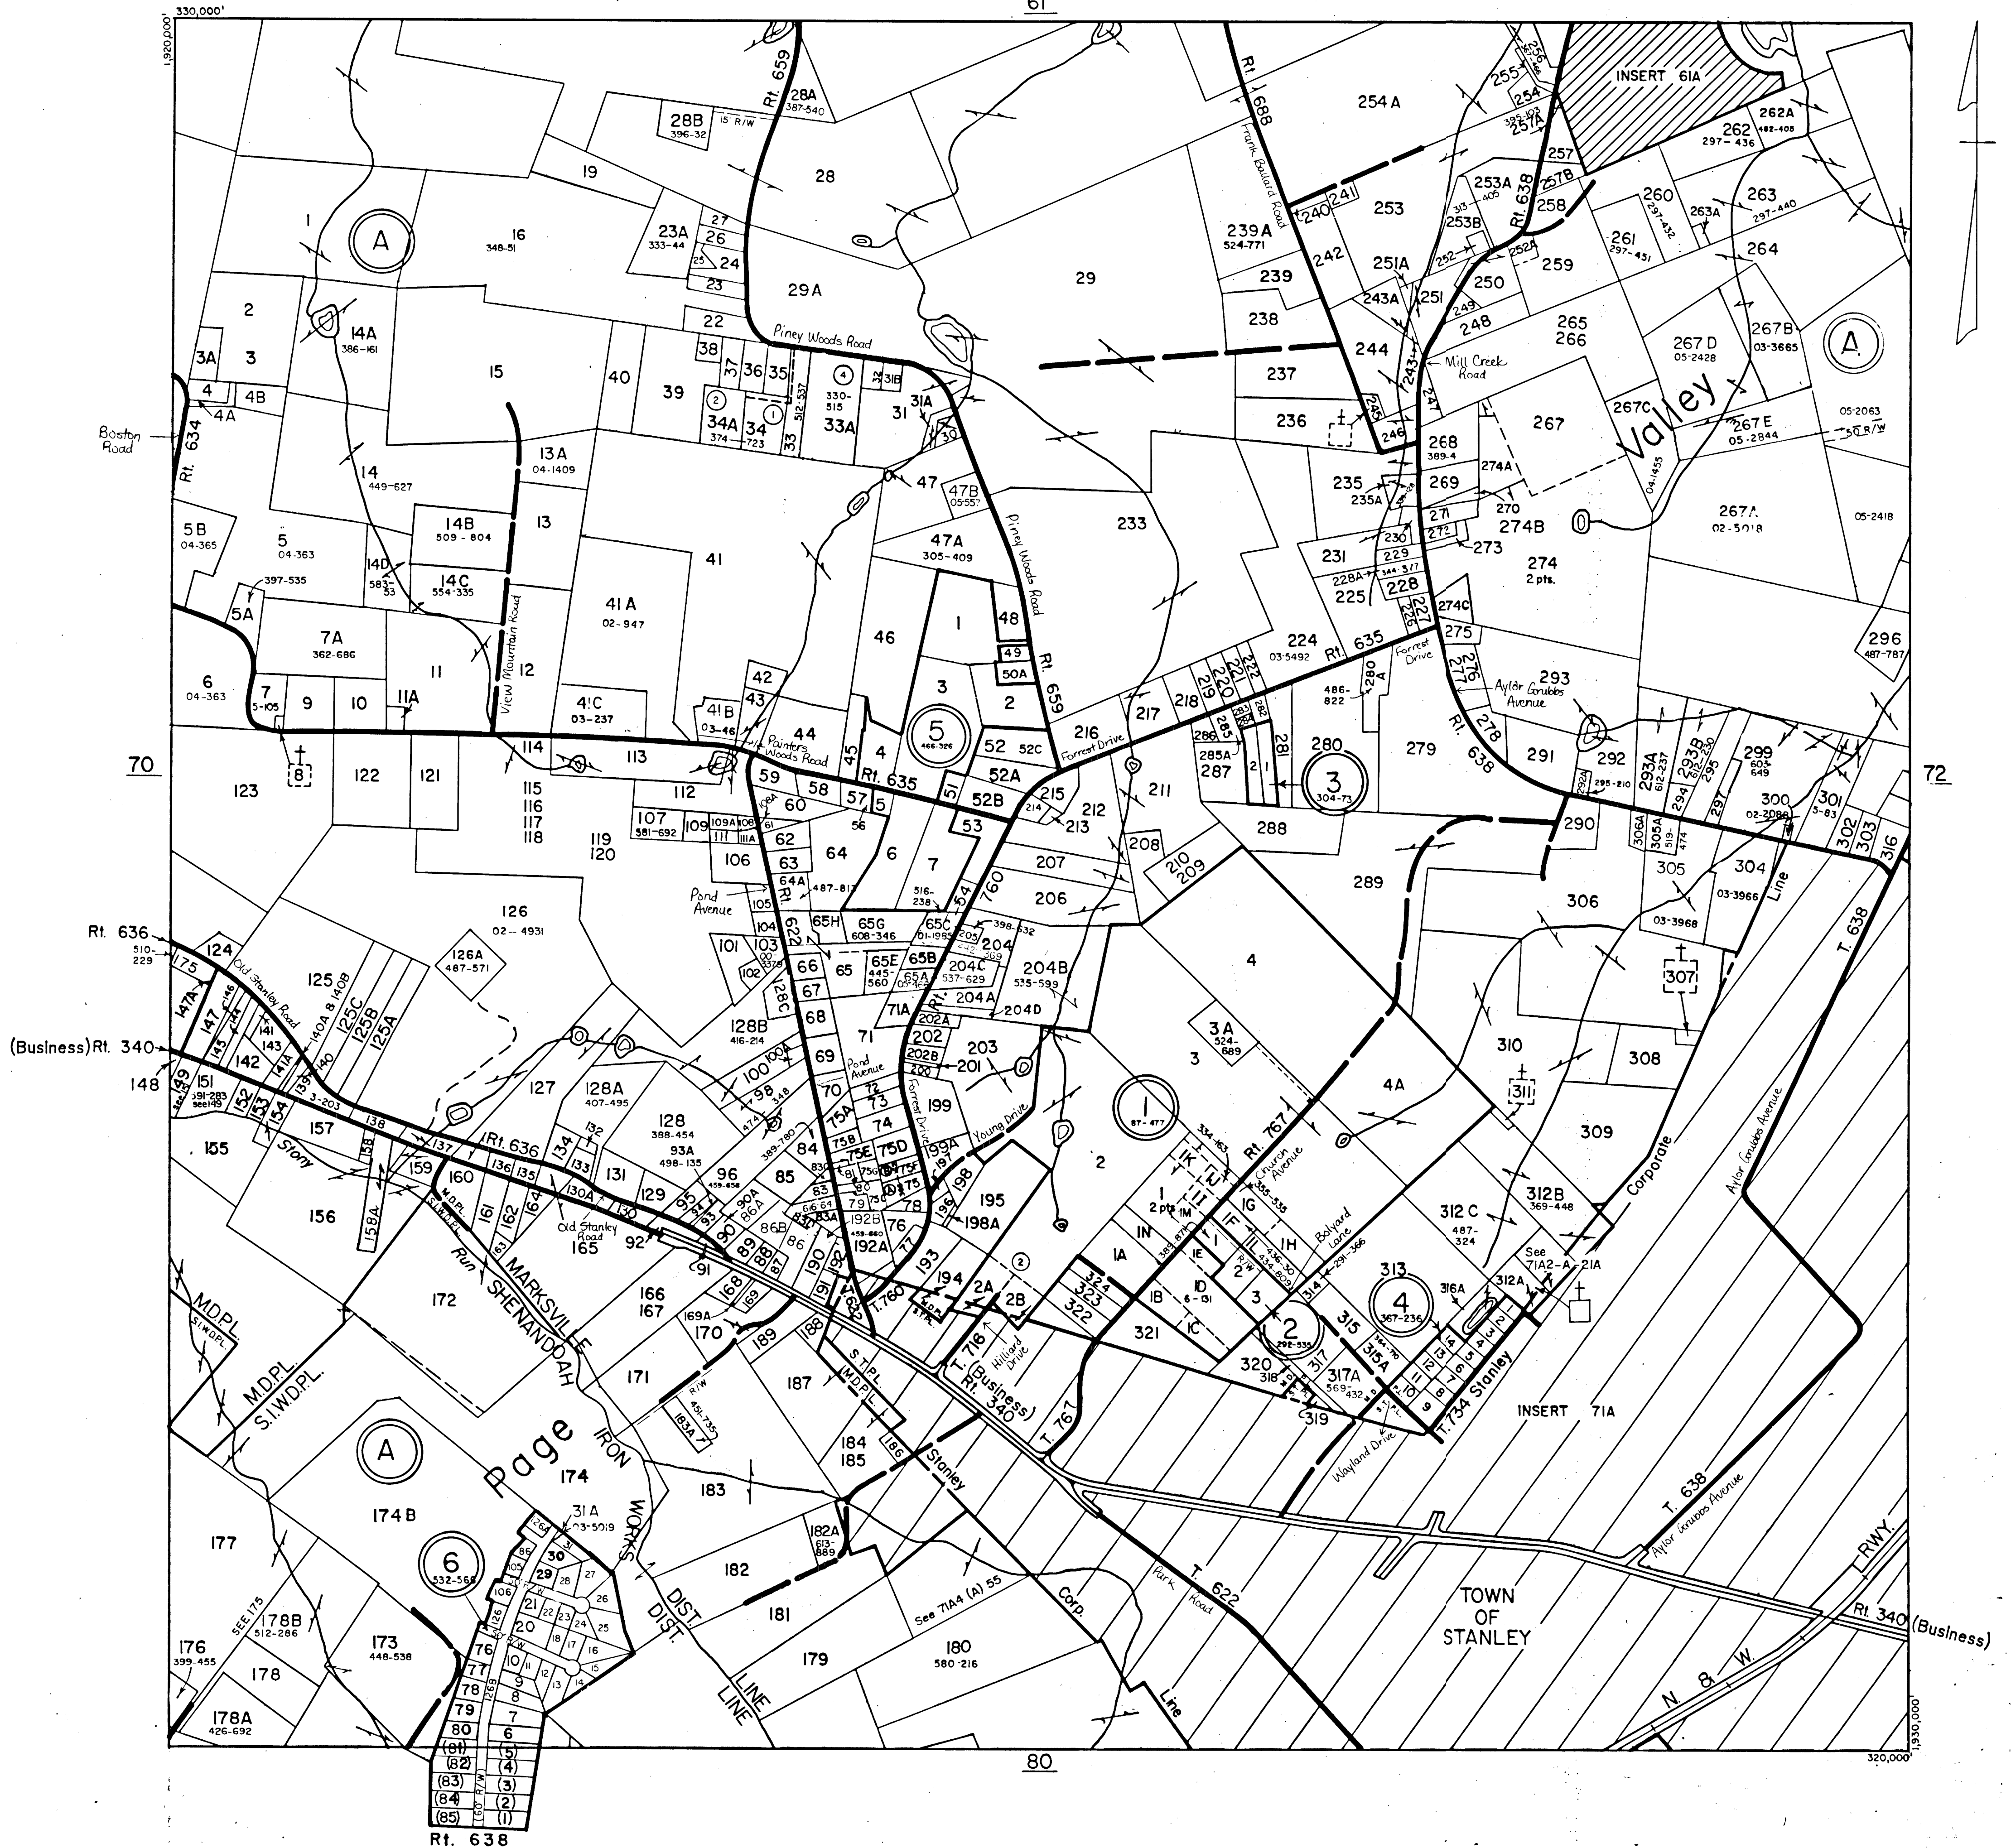

PAGE COUNTY

61

72

MARKSVILLE  
SHENANDOAH  
IRON WORKS  
DISTRICT

SECTION 71

REVISED:

PREPARED BY VIRGINIA STATE DEPARTMENT OF TAXATION, DIVISION OF REAL ESTATE APPRAISAL AND MAPPING