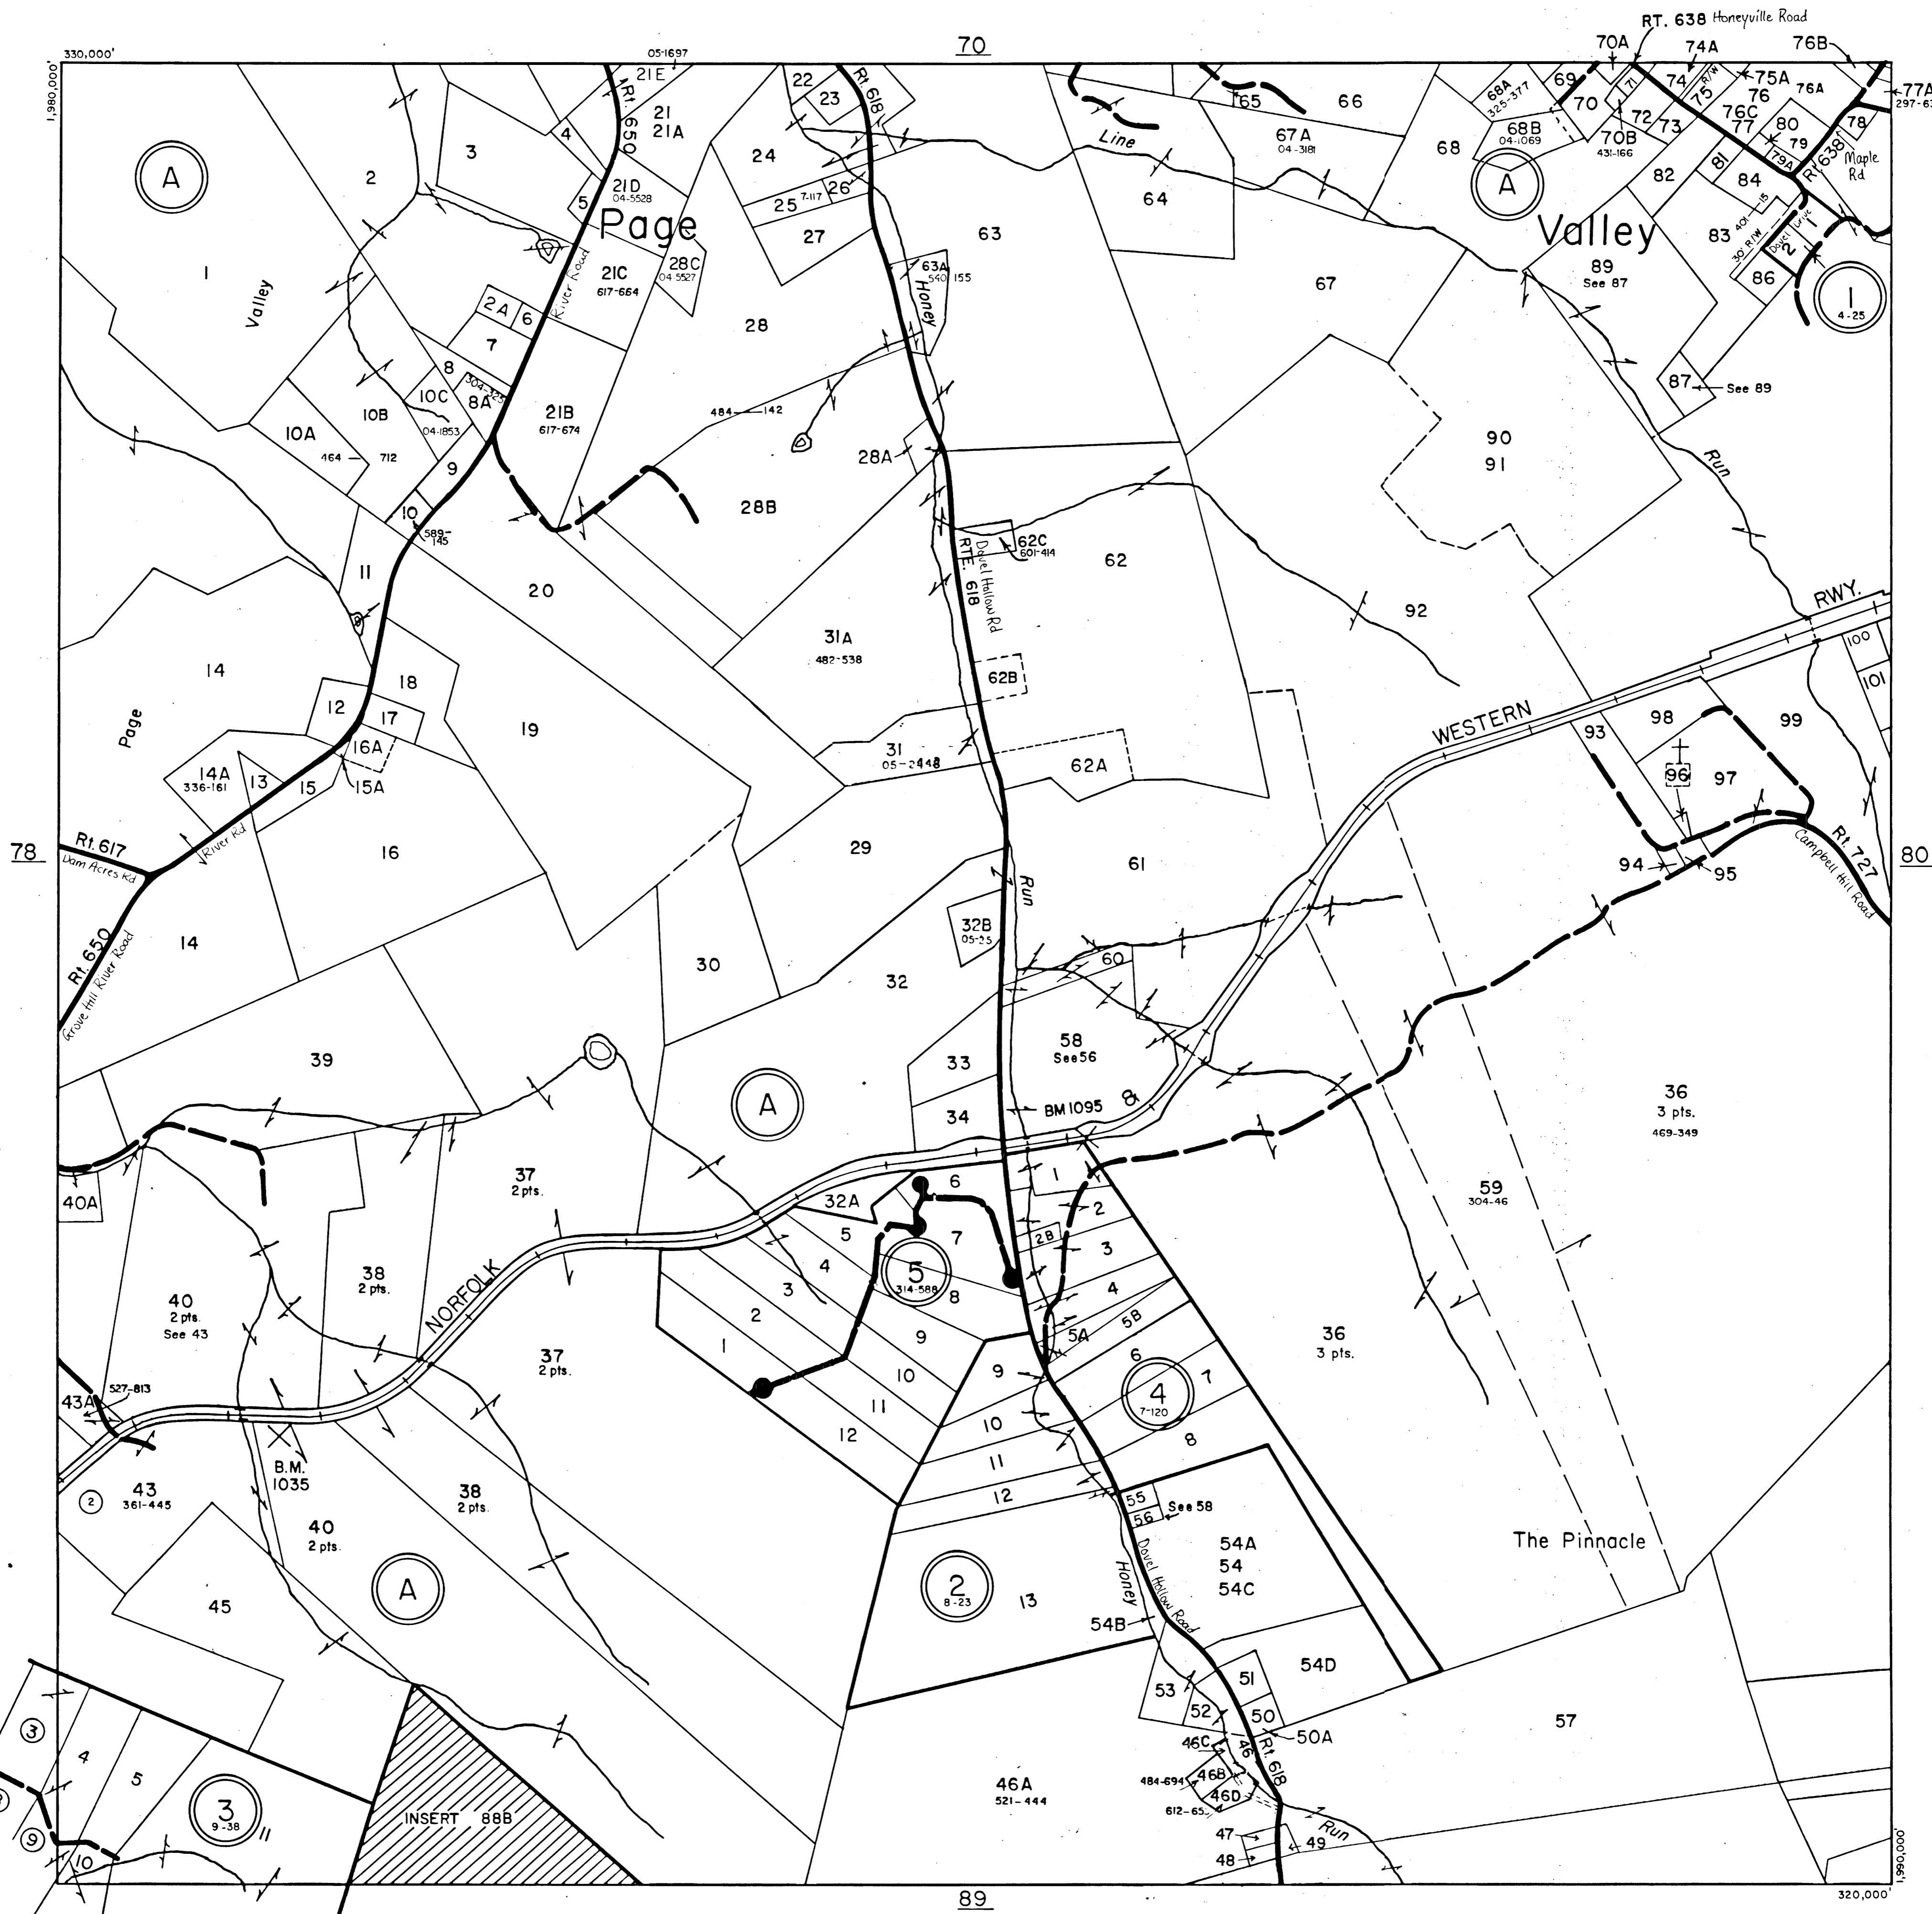

PAGE COUNTY

SHENANDOAH IRON WORKS DISTRICT

SECTION 79

REVISED: 1942

PREPARED BY VIRGINIA STATE DEPARTMENT OF TAXATION, DIVISION OF REAL ESTATE APPRAISAL AND MAPPING