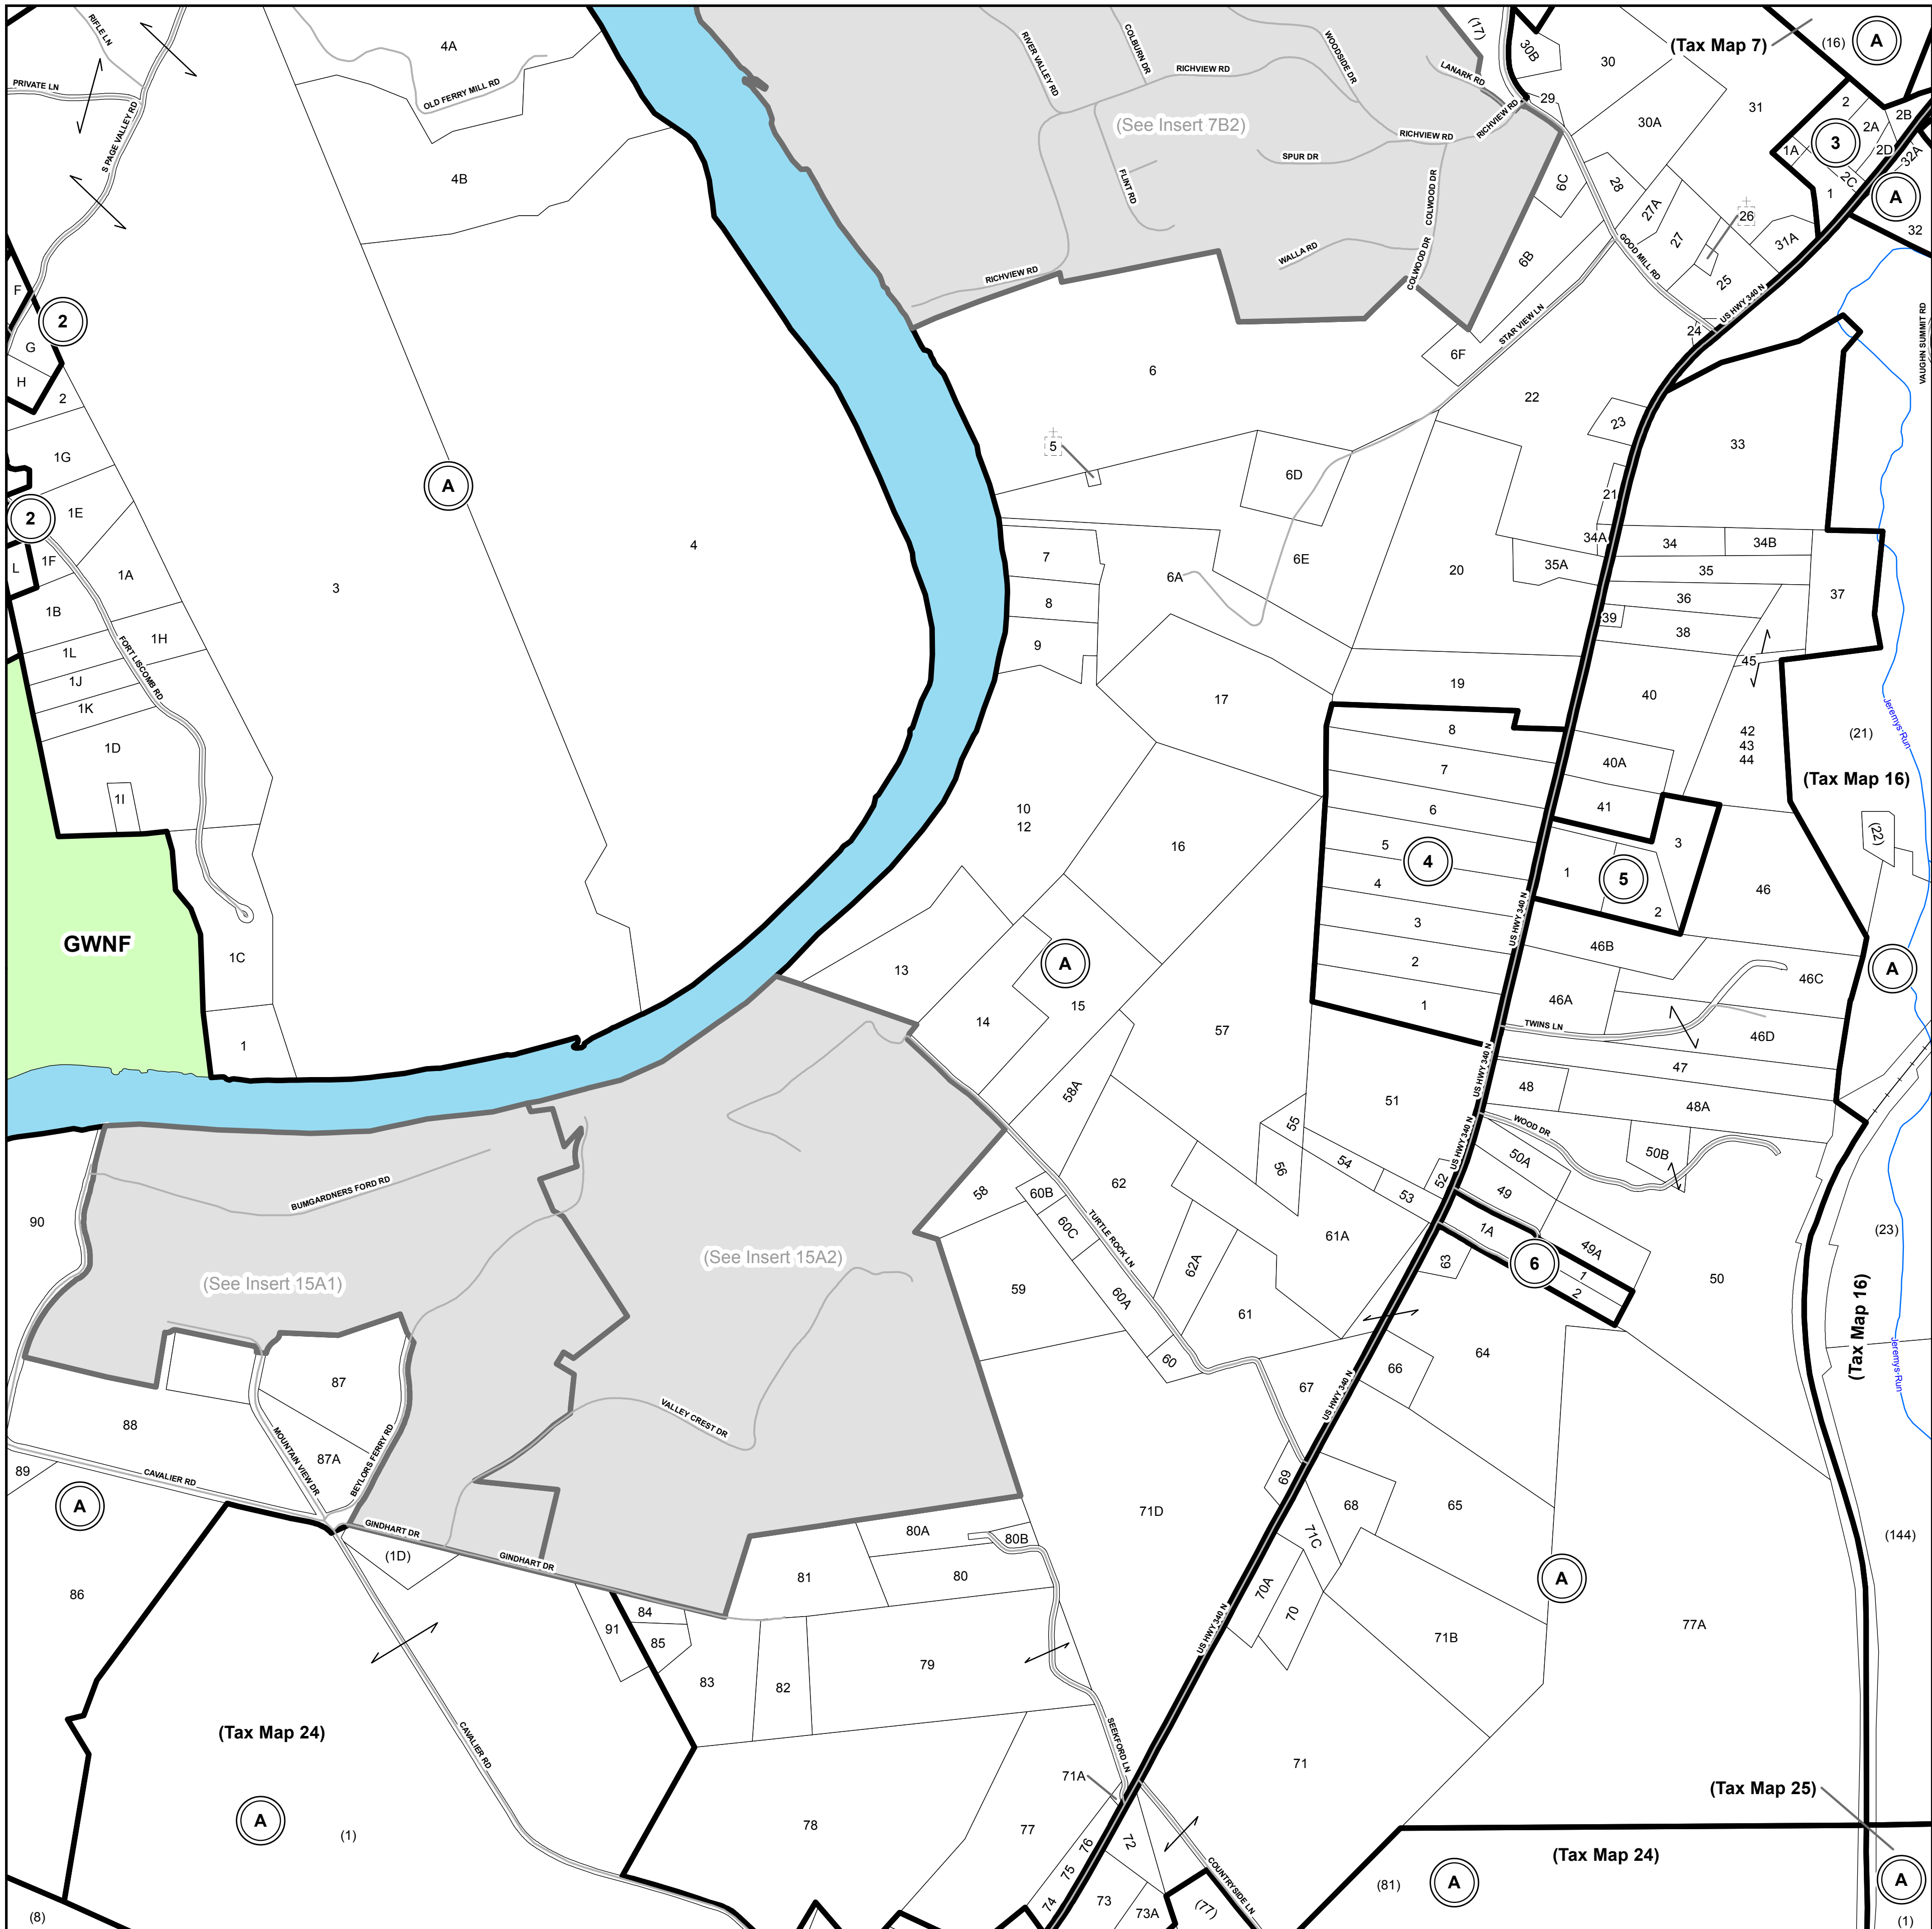

Tax Map Parcels

Page County, Virginia

6 7 8

14

16

23

24

25

SPRINGFIELD DISTRICT

May 2019
Commissioner of Revenue
Reference Use Only

Any determination of topography or contours, or any depiction of physical improvements, property lines or boundaries is for general information only and shall not be used for the design, modification, or construction of improvements to real property or for flood plain determination.

Tax Map
15