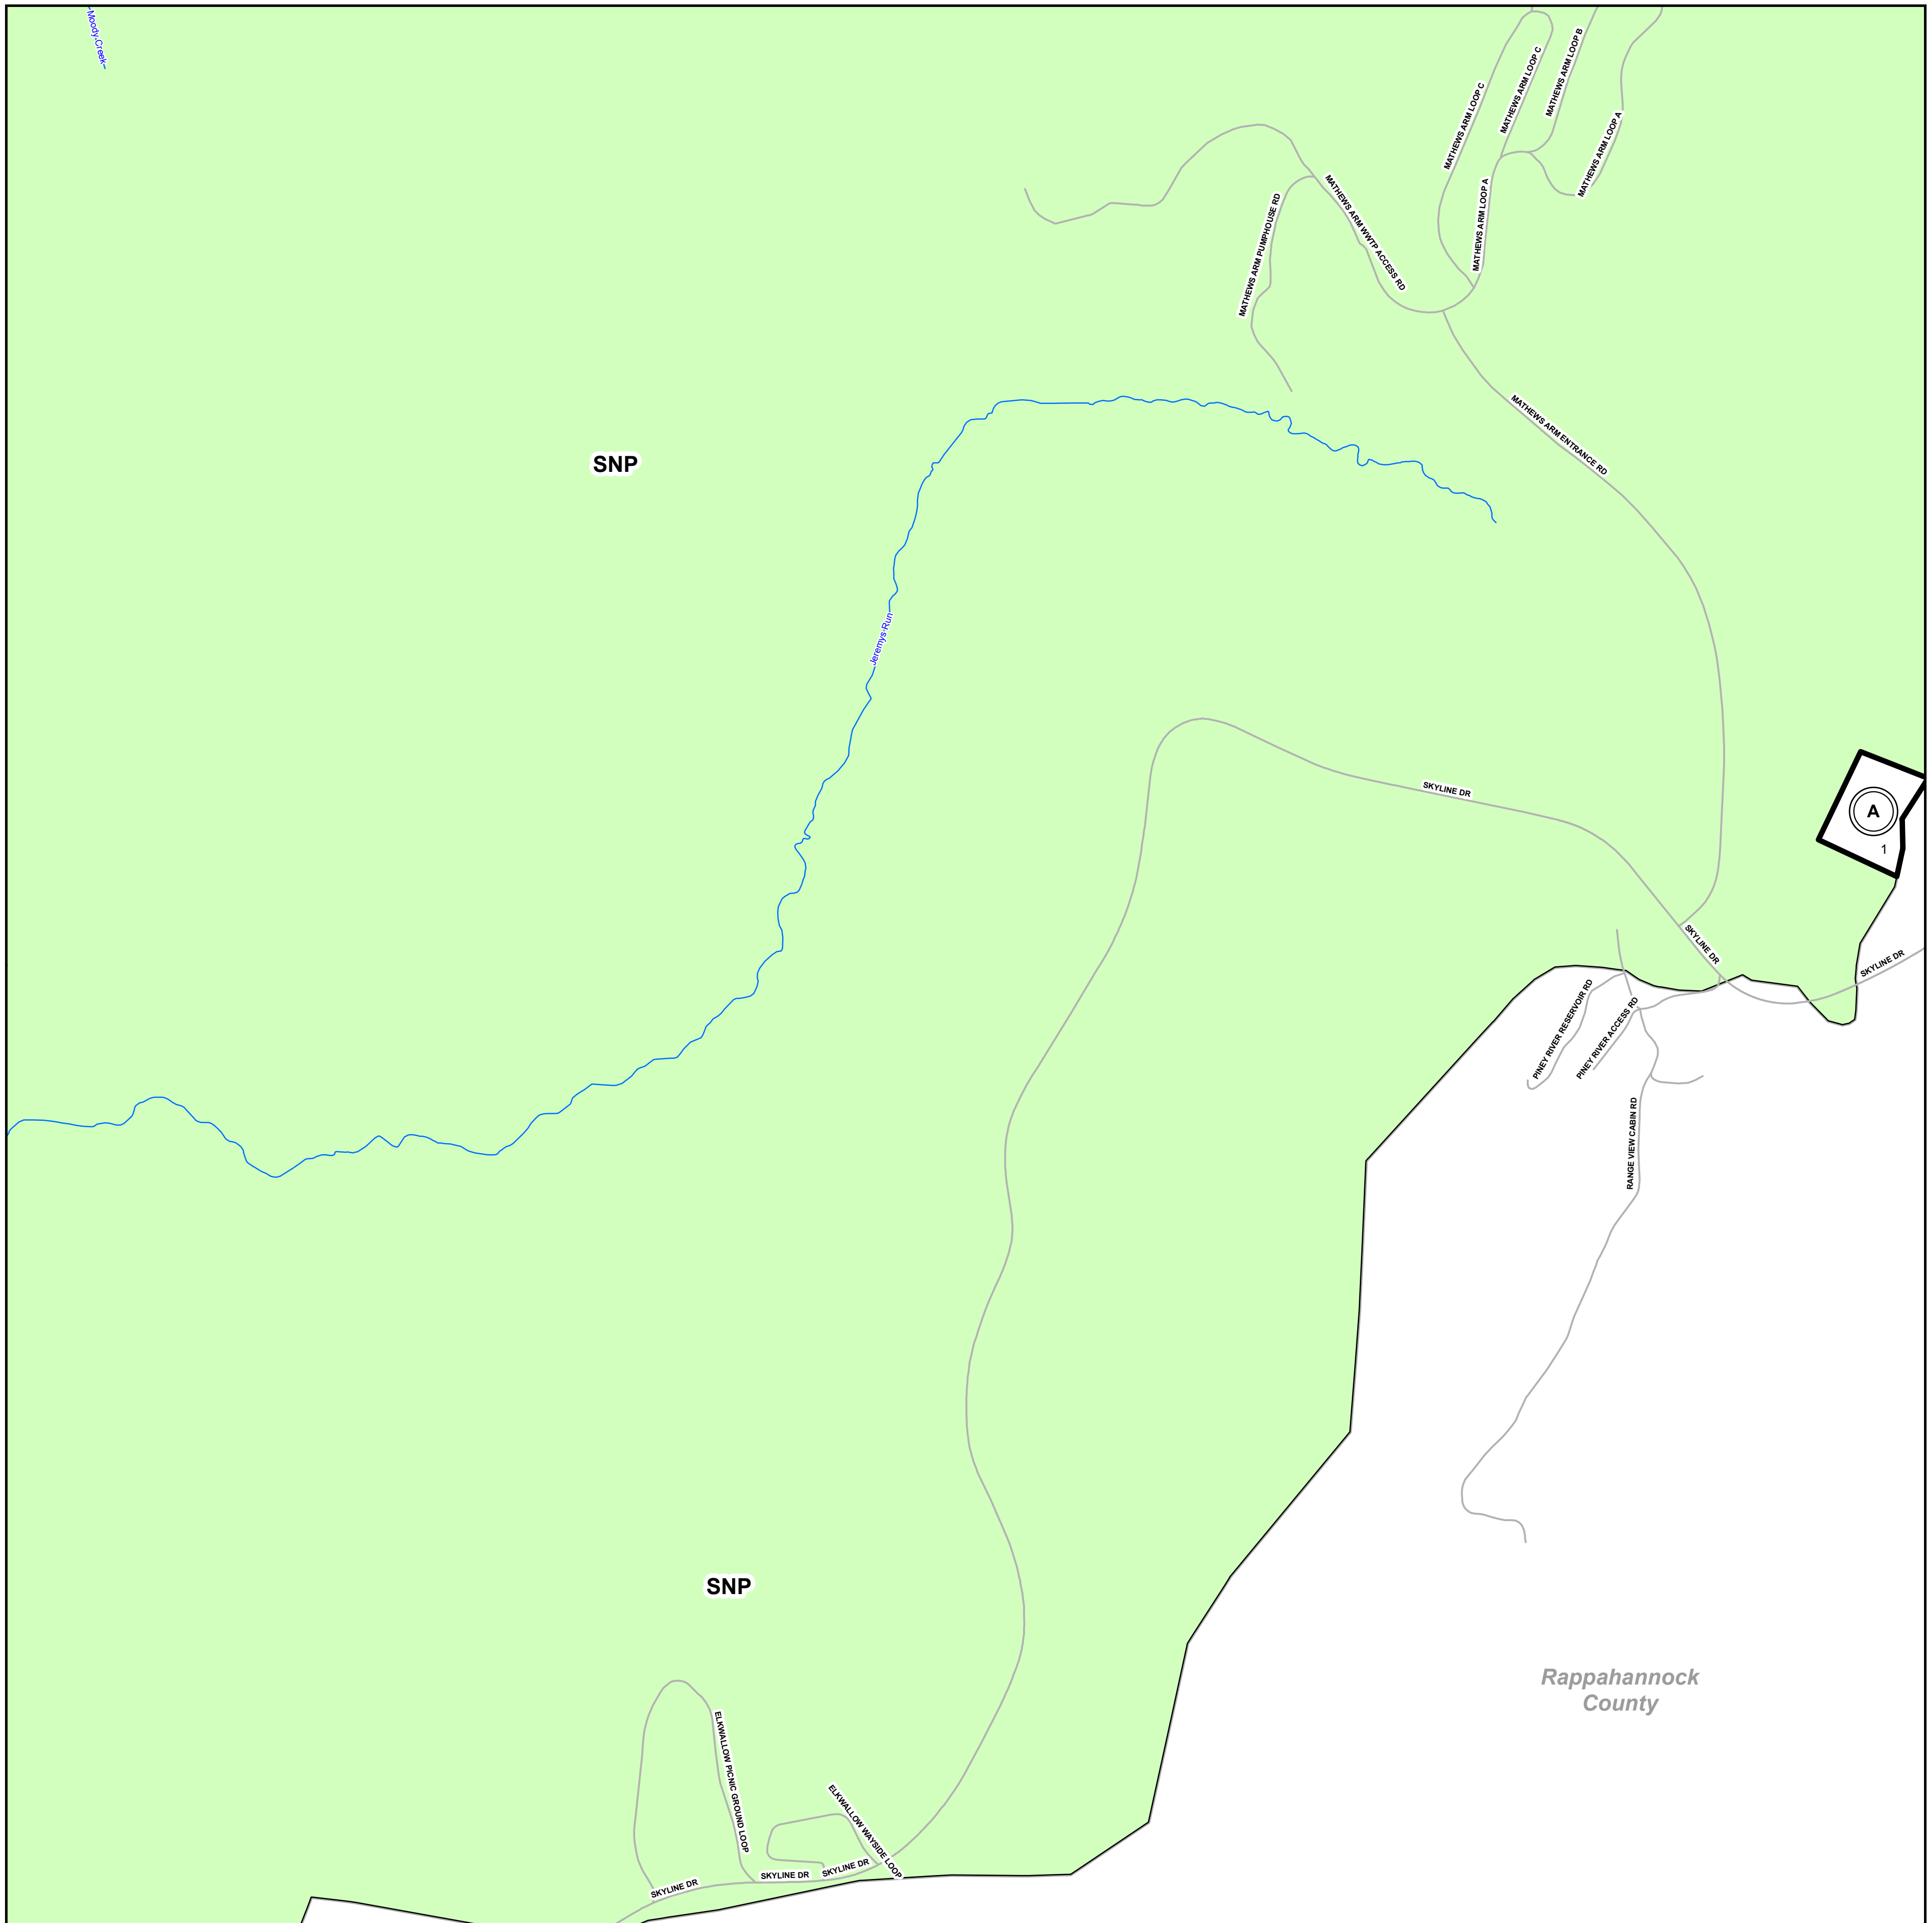

Tax Map Parcels

Page County, Virginia

19 10 11

17 19

26 27 18 NONE

SPRINGFIELD DISTRICT

May 2019
Commissioner of Revenue
Reference Use Only

Tax Map
18