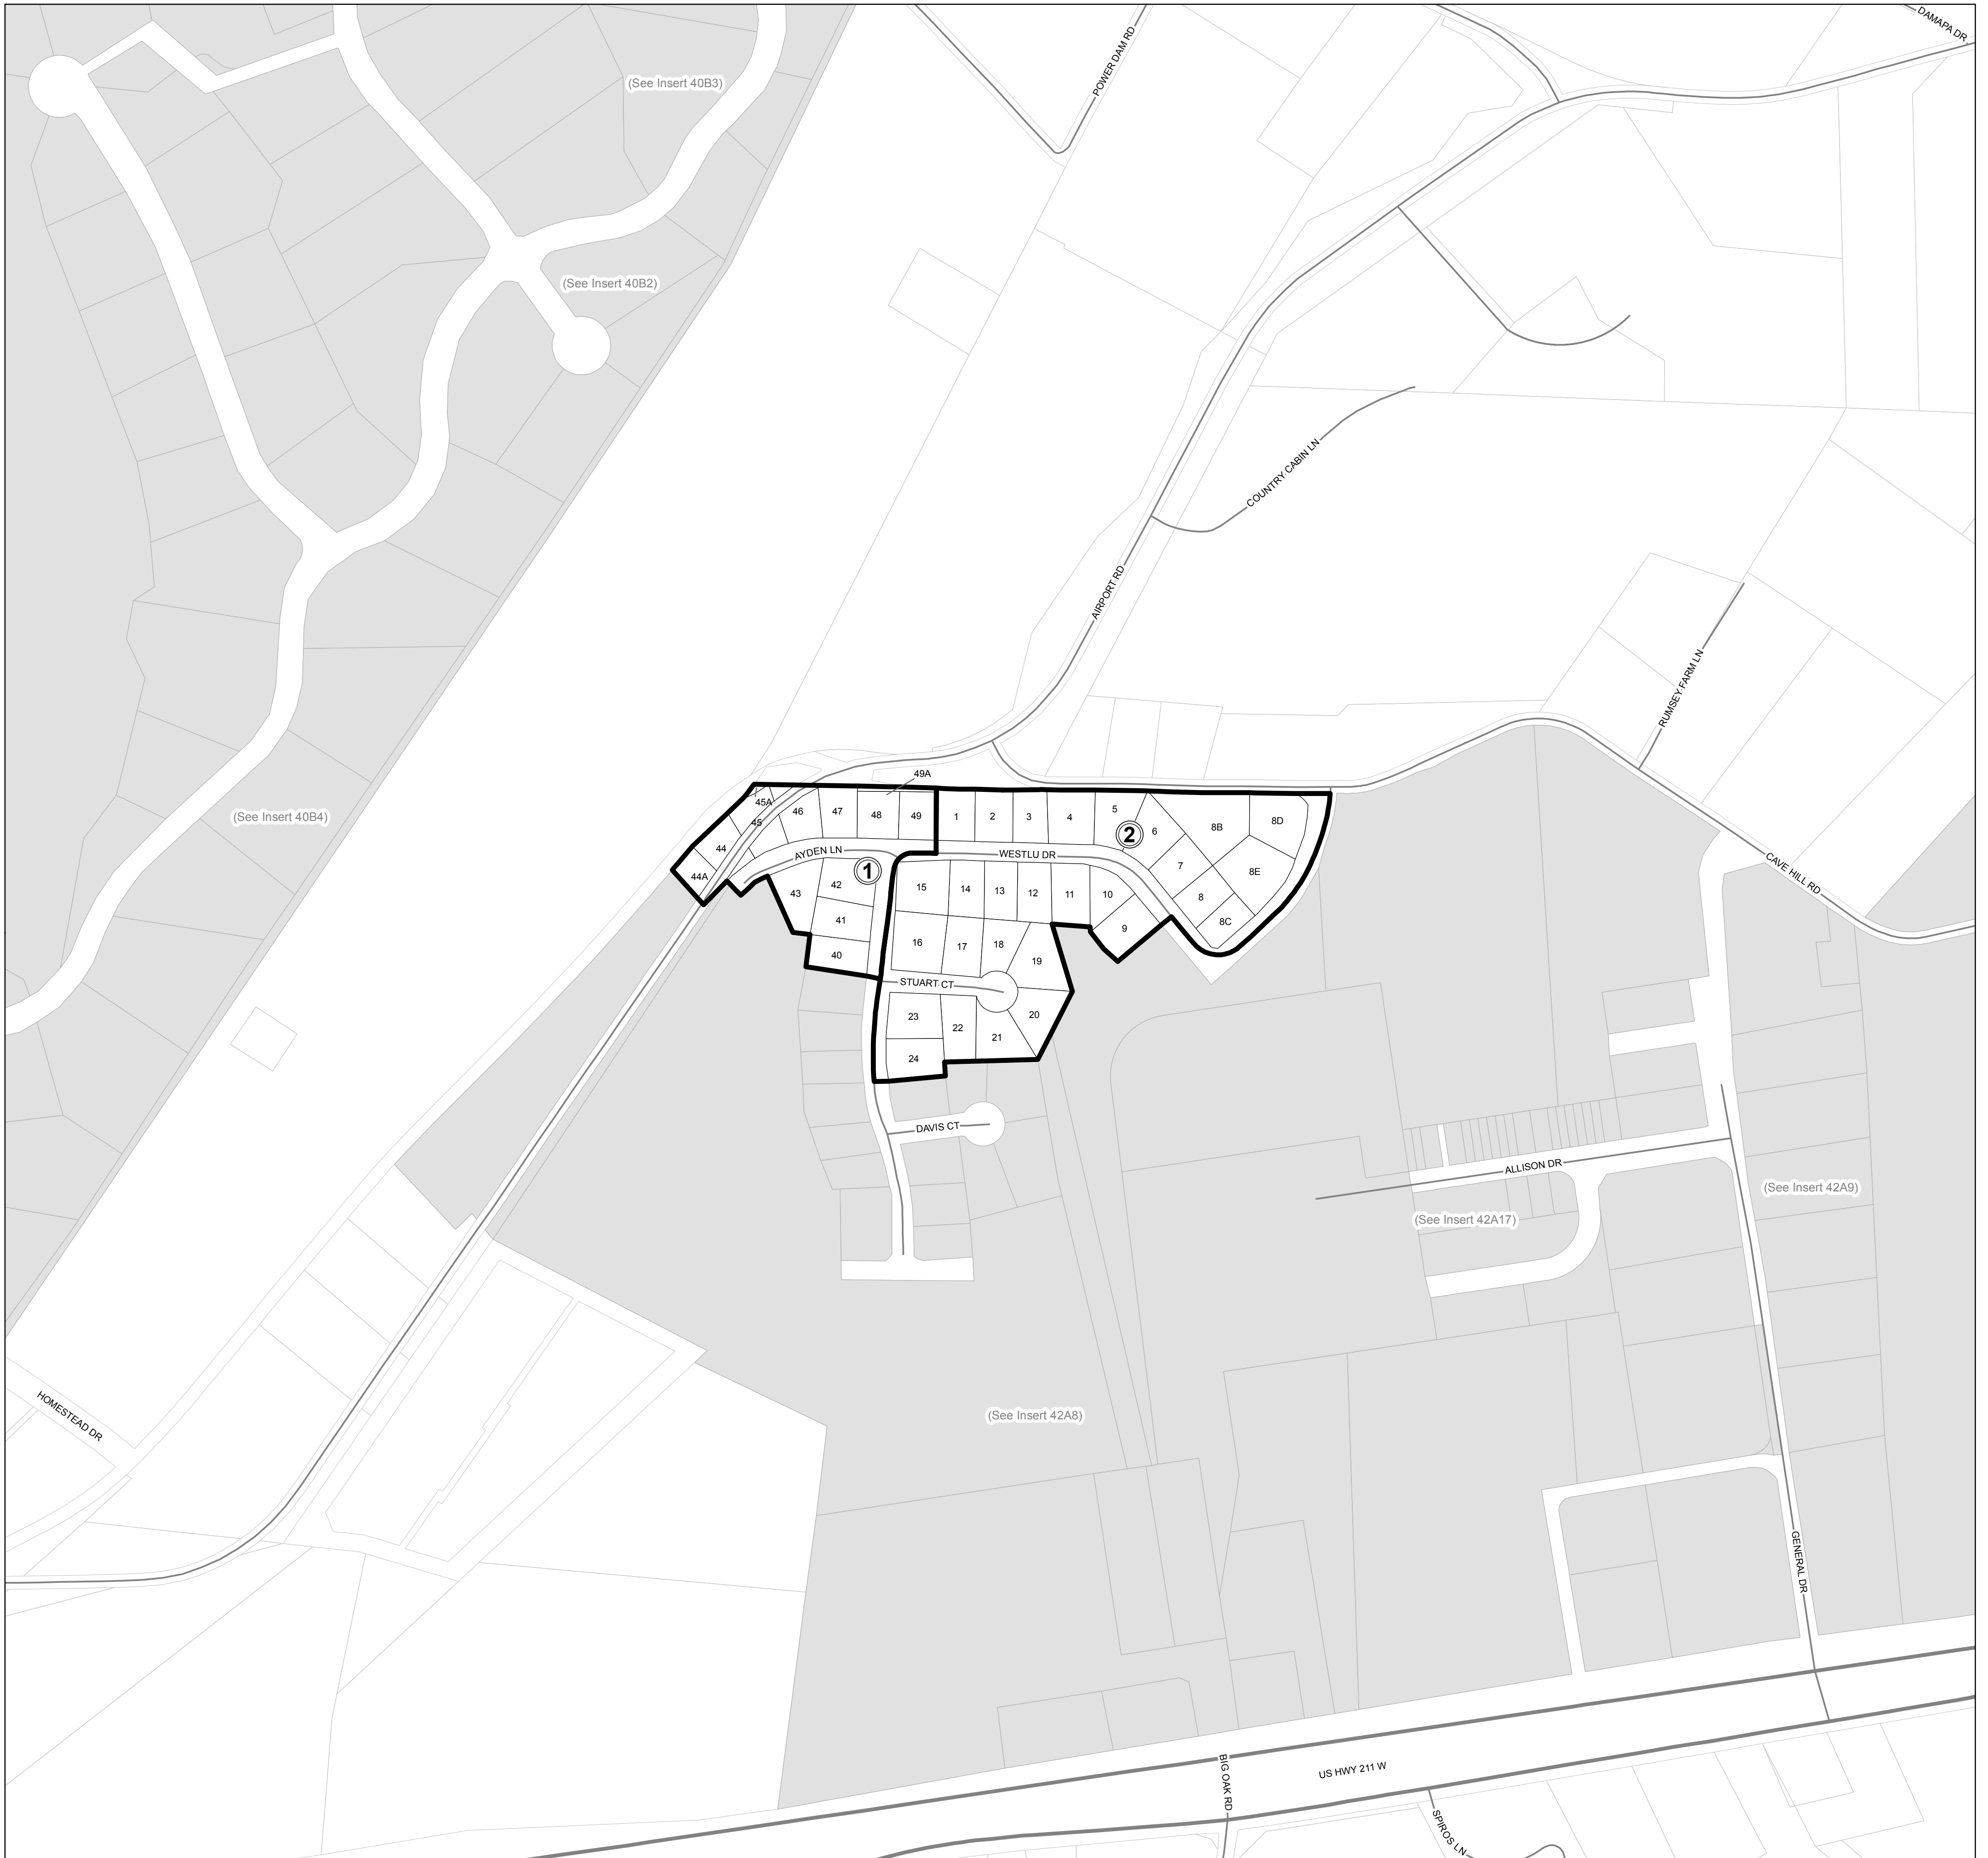

Insert Parcels

Page County, Virginia

LURAY DISTRICT
LURAY TOWN

May 2019
Commissioner of Revenue
Reference Use Only

Any determination of topography or contours, or any depiction of physical improvements, property lines or boundaries is for general information only and shall not be used for the design, modification, or construction of improvements to real property or for flood plain determination.

**Insert
42A1**