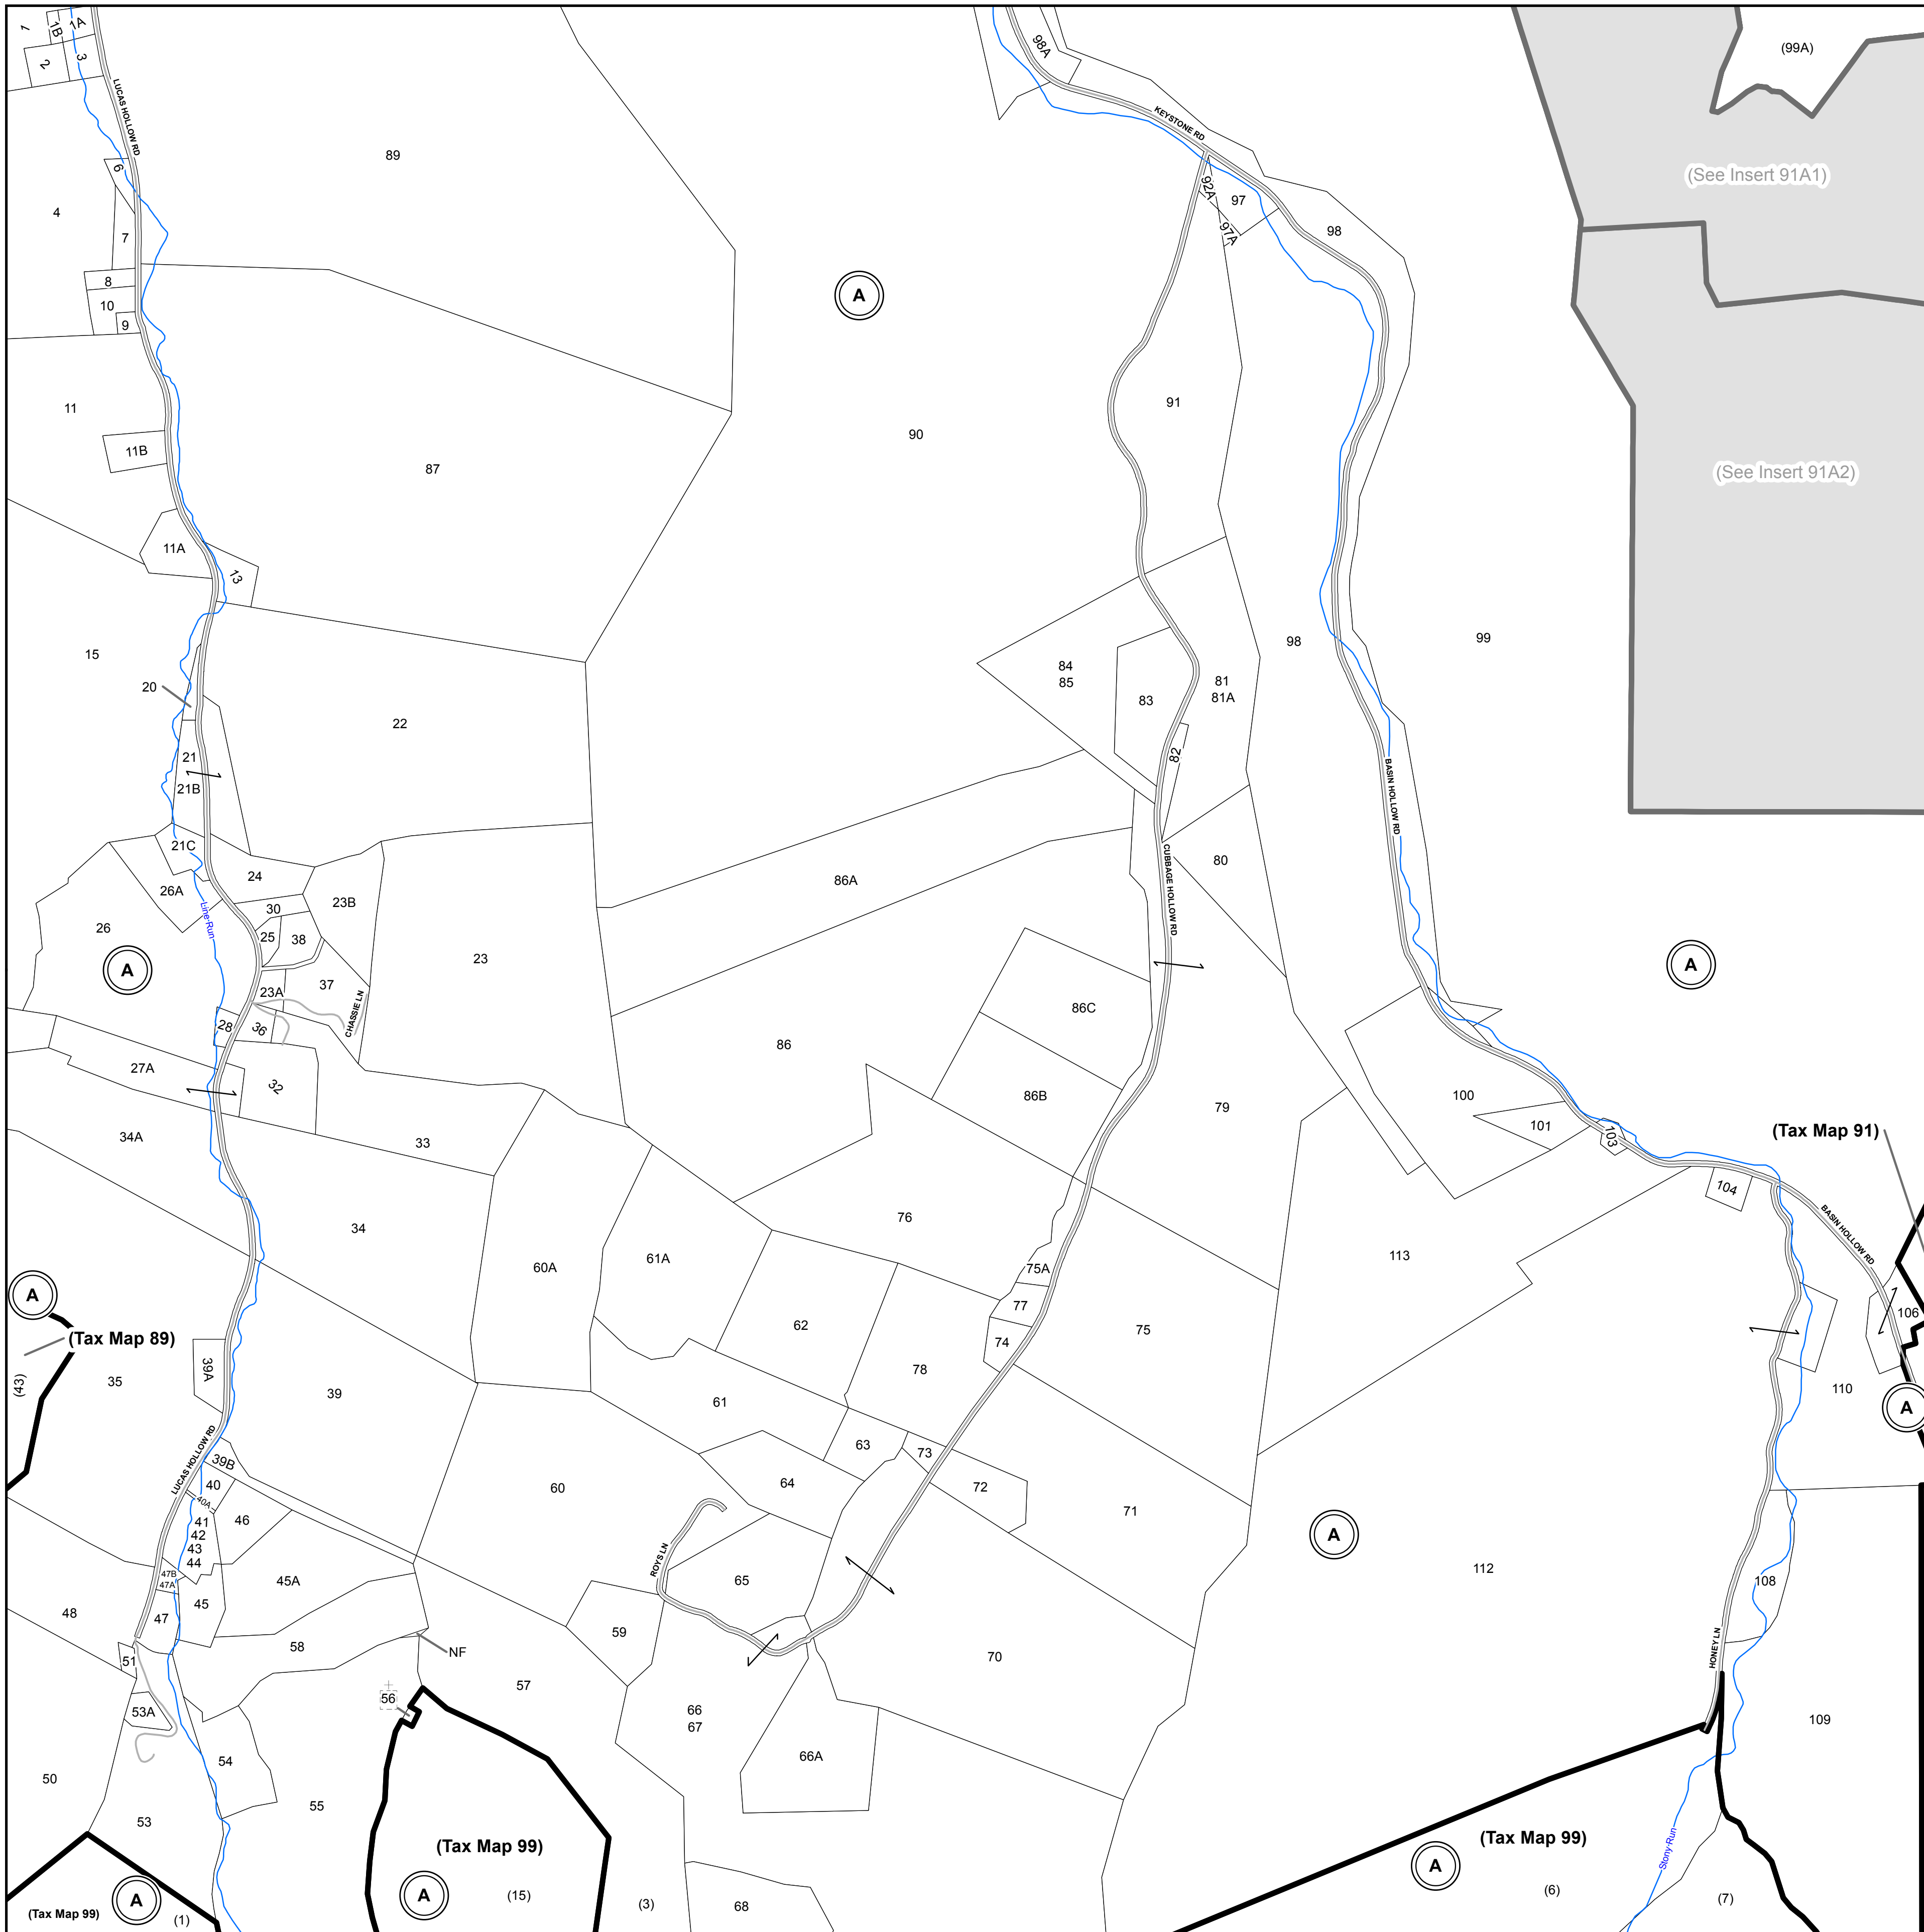

Tax Map Parcels

Page County, Virginia

79

80

81

89

91

98

99

100

MARKSVILLE
SHENANDOAH IRON WORKS

May 2019
Commissioner of Revenue
Reference Use Only

Any determination of topography or contours, or any depiction of physical improvements, property lines or boundaries is for general information only and shall not be used for the design, modification, or construction of improvements to real property or for flood plain determination.

Tax Map
90