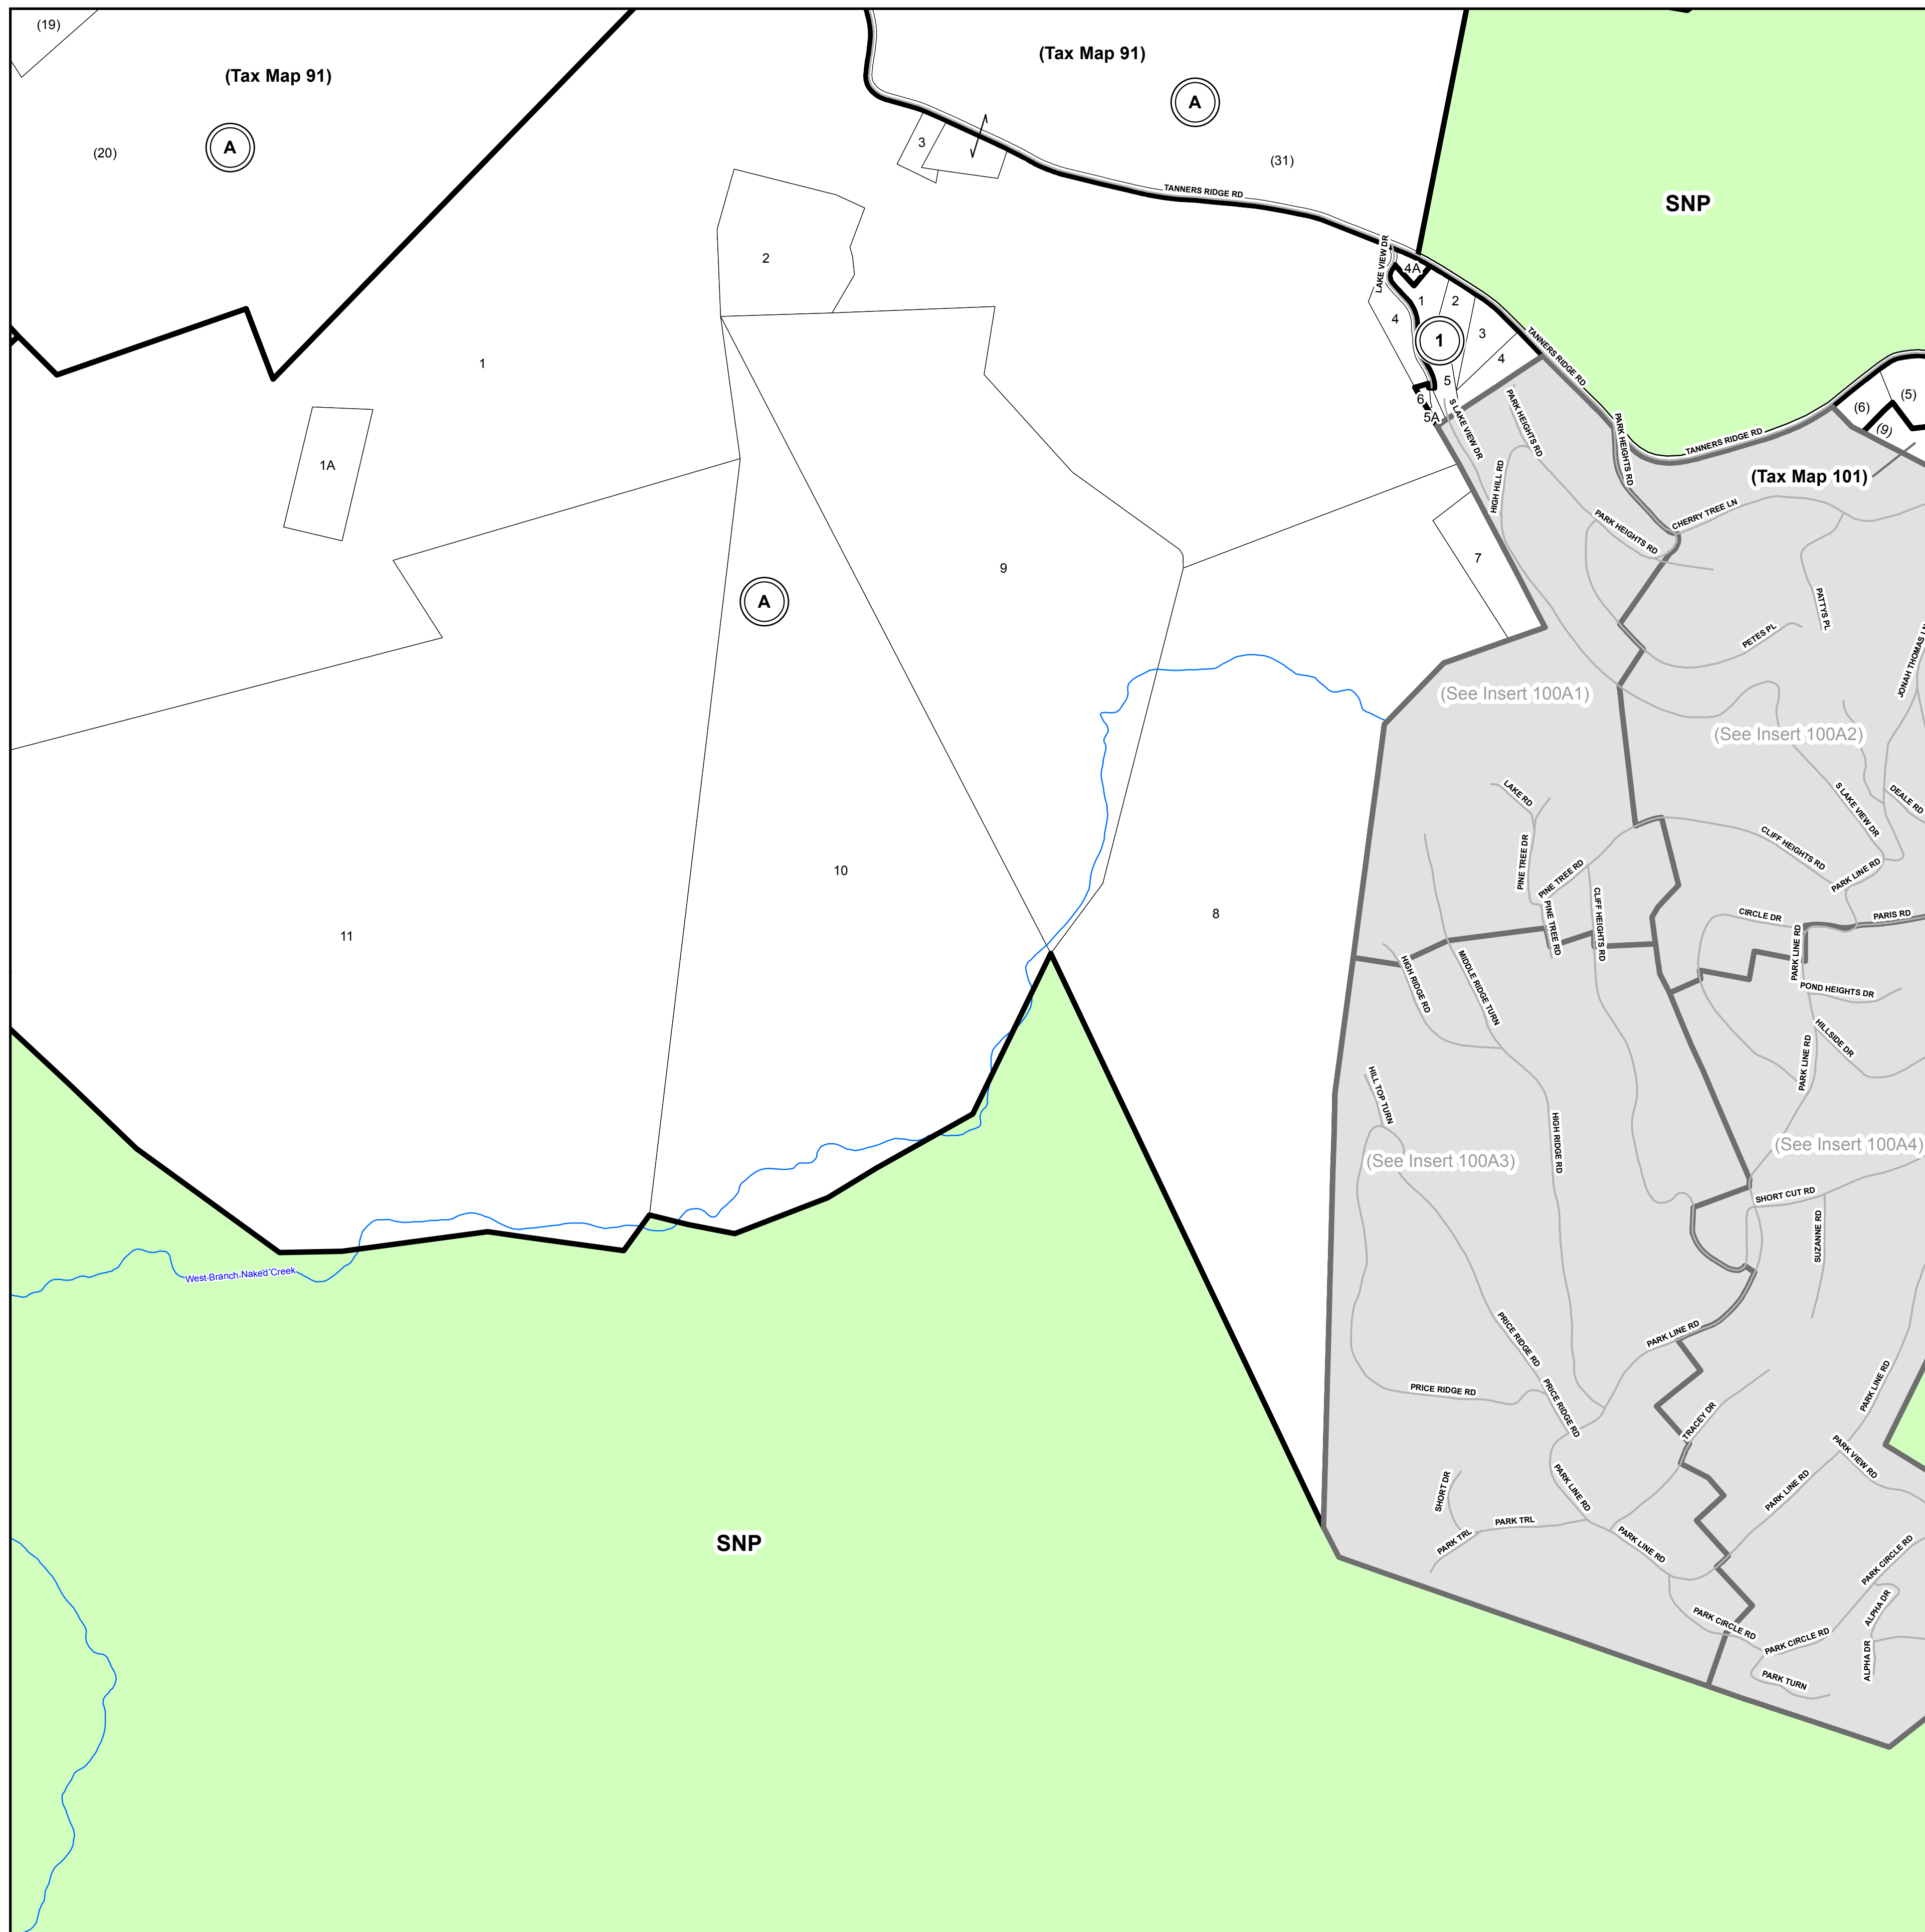

Tax Map Parcels

Page County, Virginia

90

91

92

99

101

105

106

107

MARKSVILLE
SHENANDOAH IRON WORKS

May 2019
Commissioner of Revenue
Reference Use Only

Tax Map
100