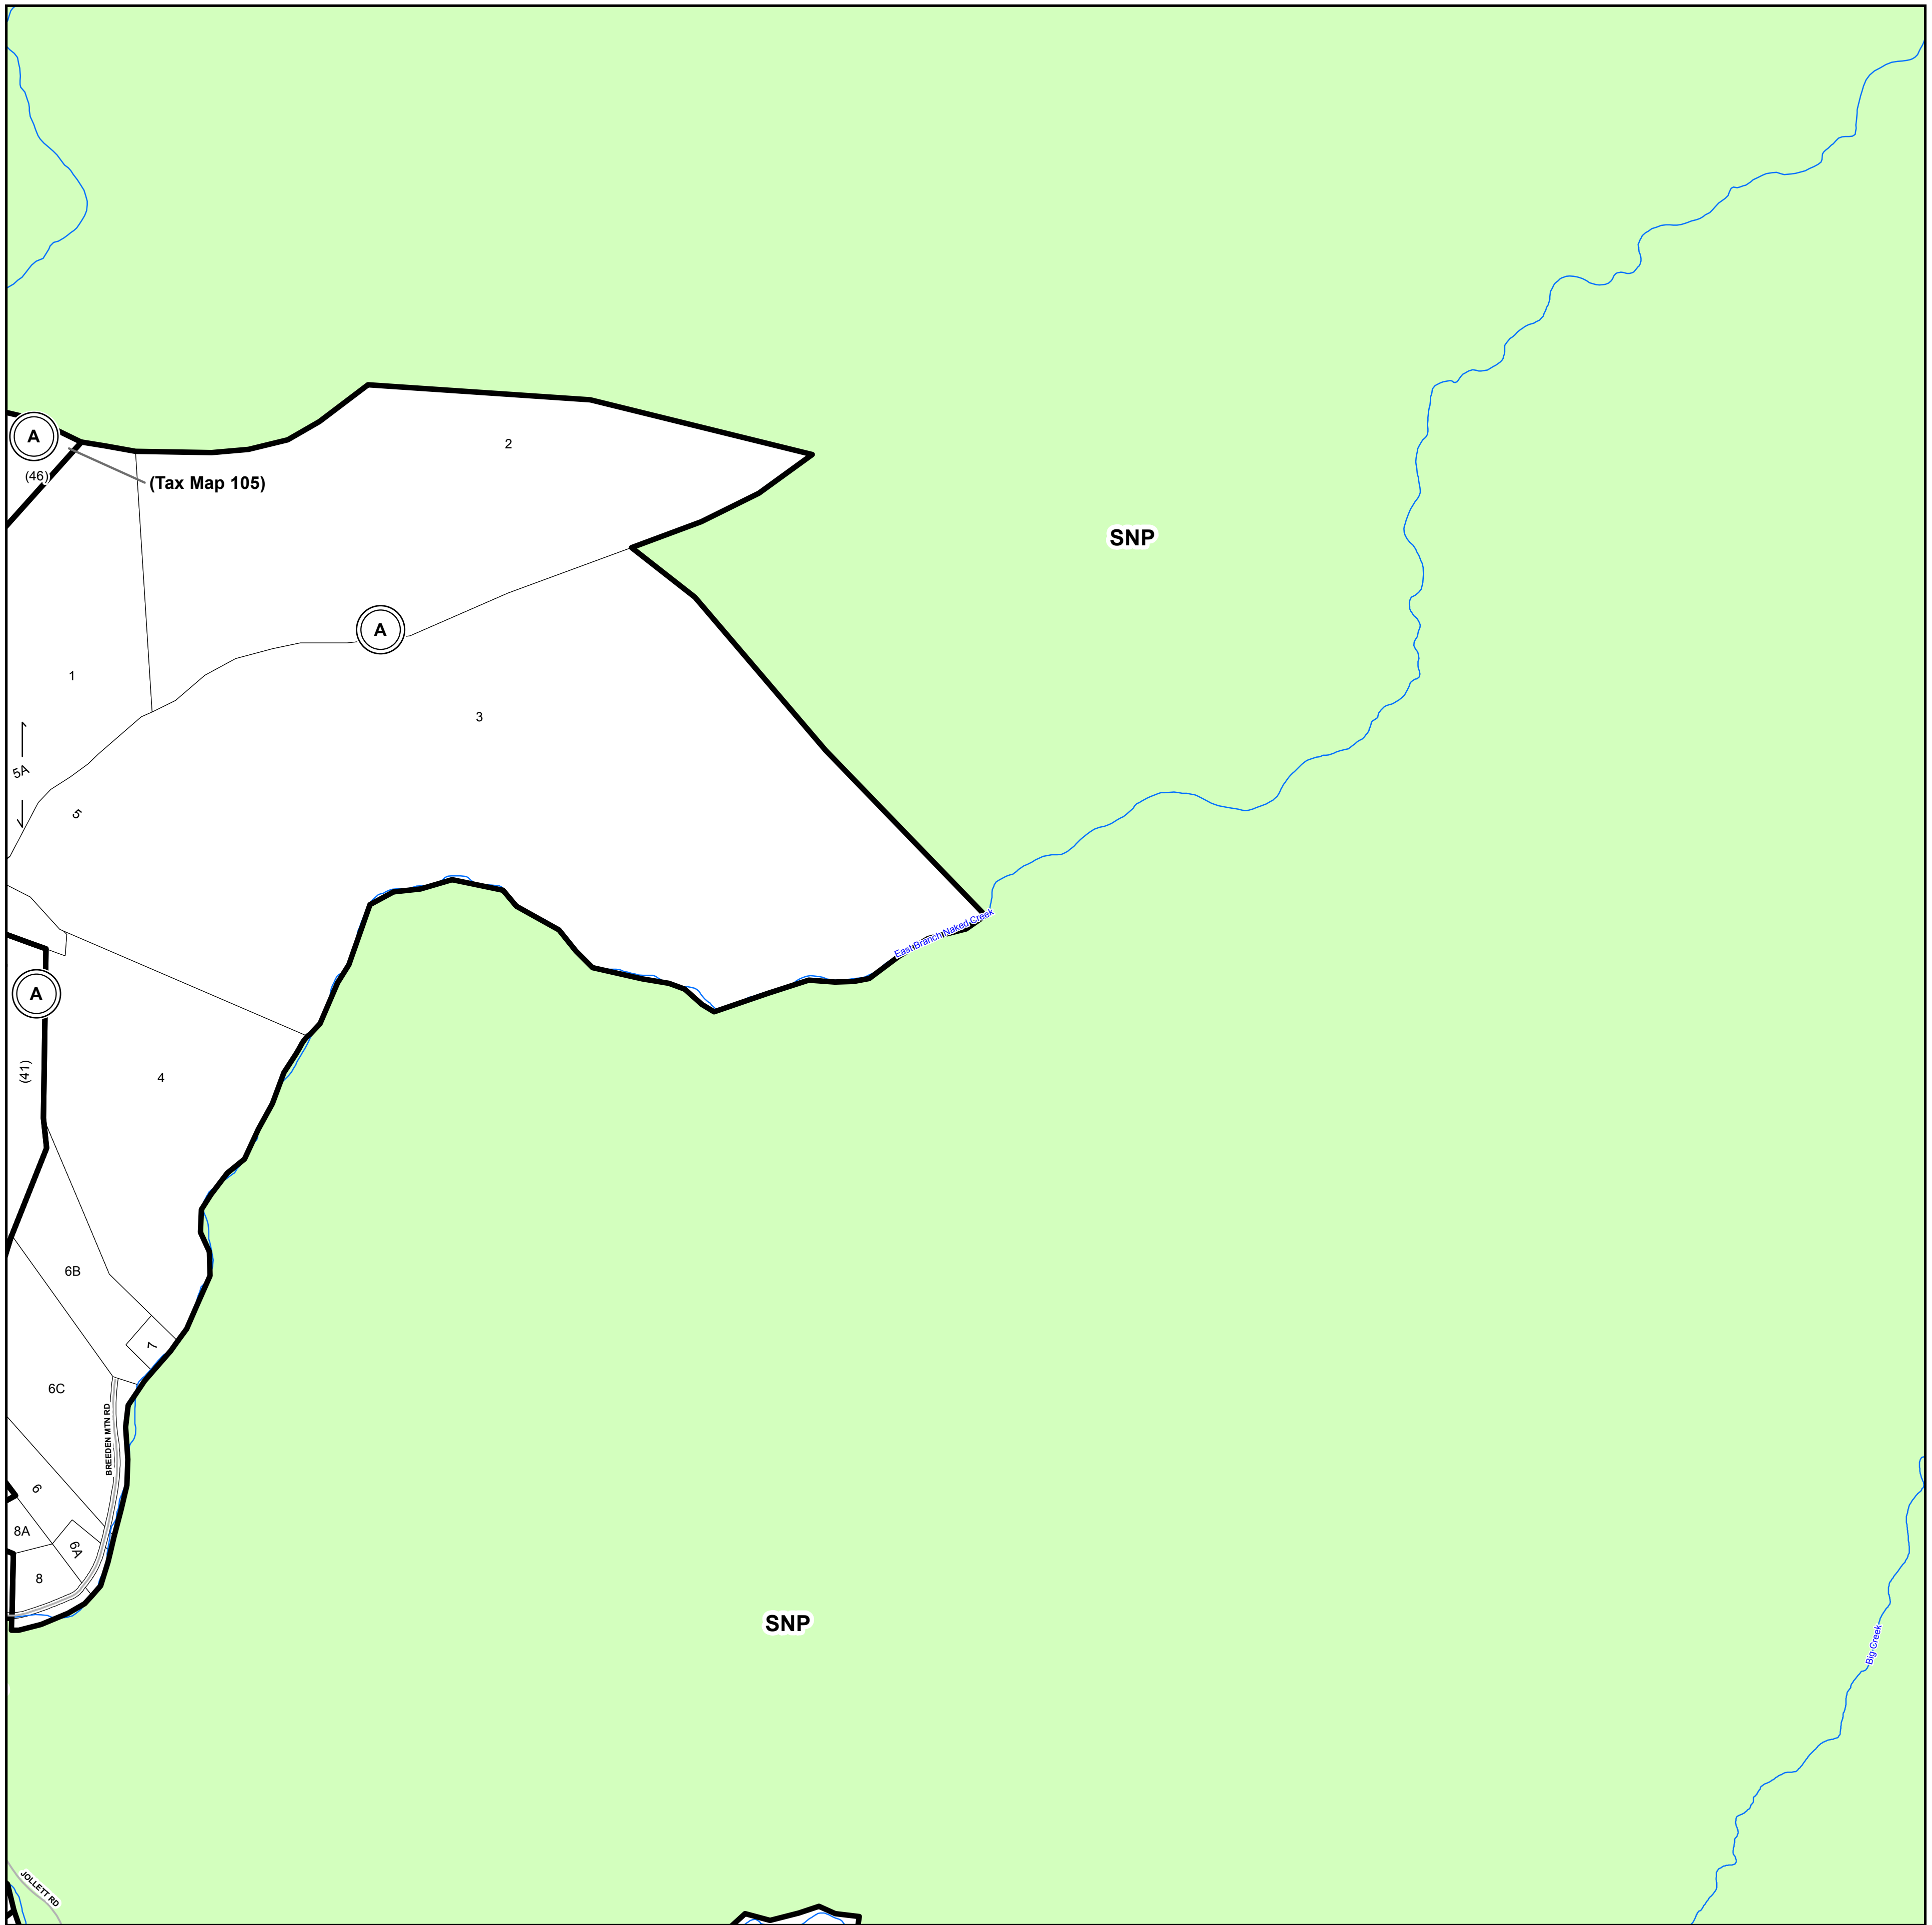

Tax Map Parcels

Page County, Virginia

99 100 101

105 107

111 112 113

SHENANDOAH IRON WORKS

May 2019
Commissioner of Revenue
Reference Use Only

Tax Map
106