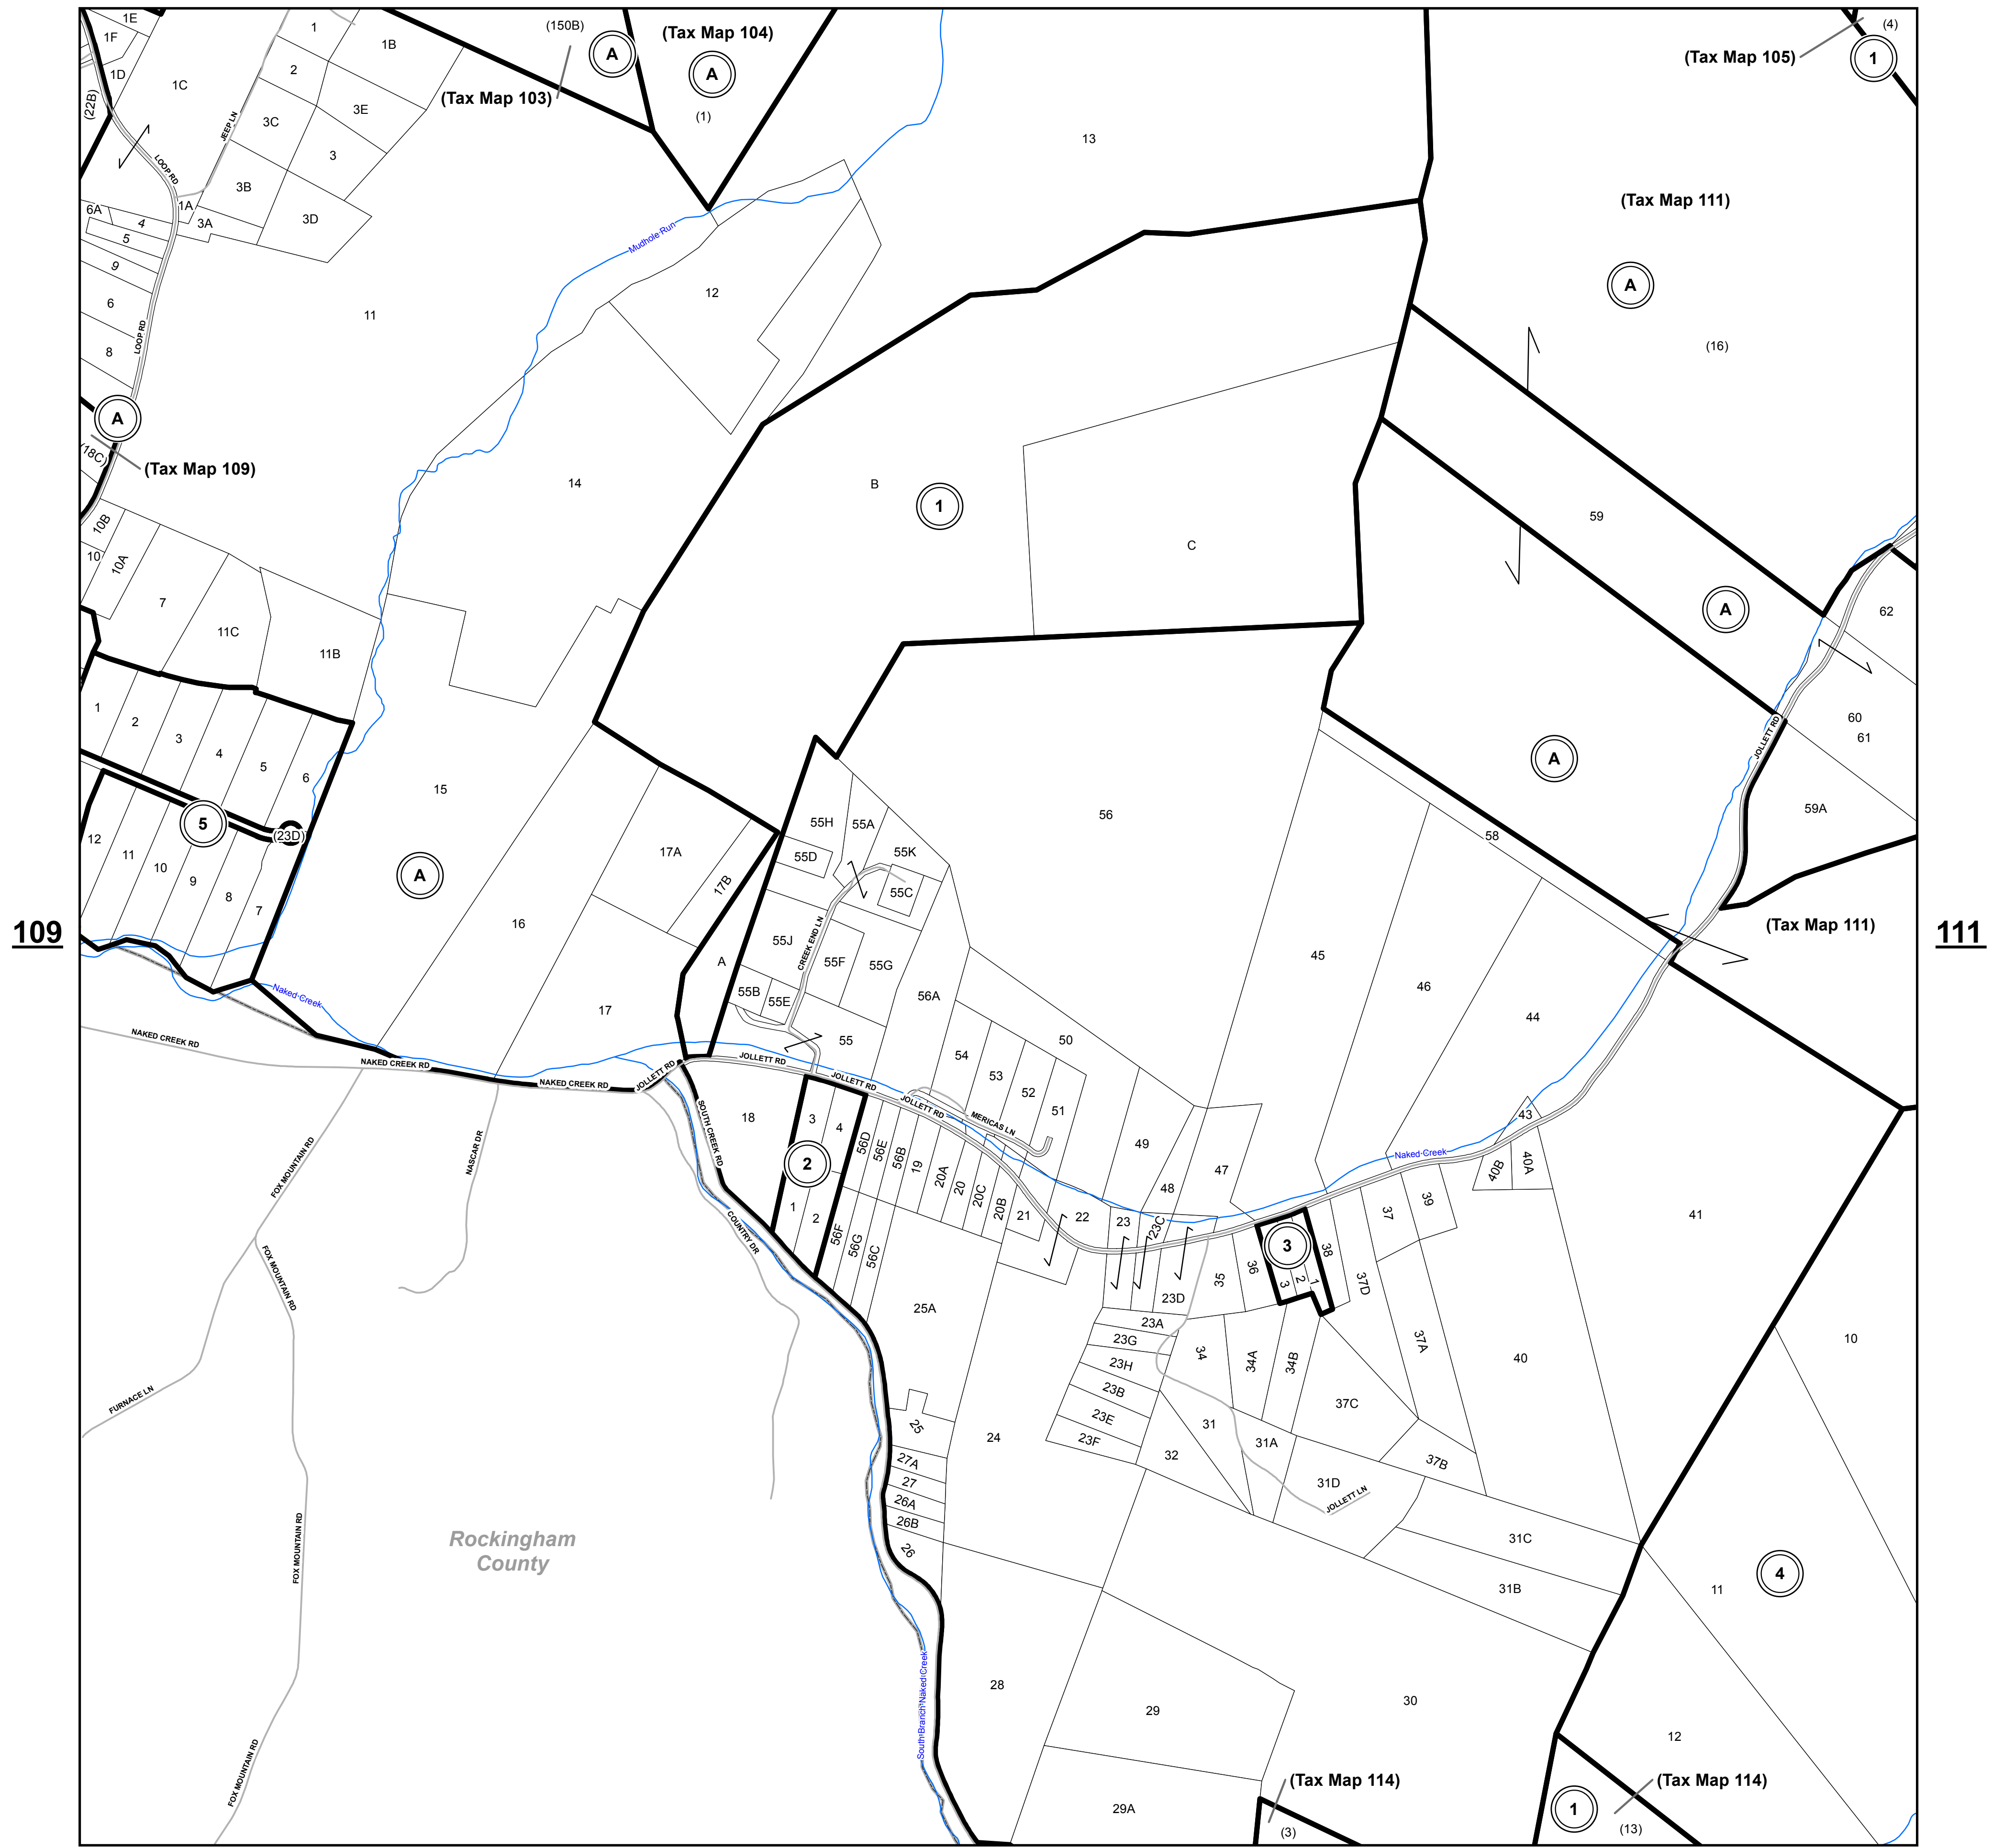

Tax Map Parcels

Page County, Virginia

103 **104** **105**

NONE

114

115

SHENANDOAH IRON WORKS

May 2019
Commissioner of Revenue
Reference Use Only

Tax Map
110